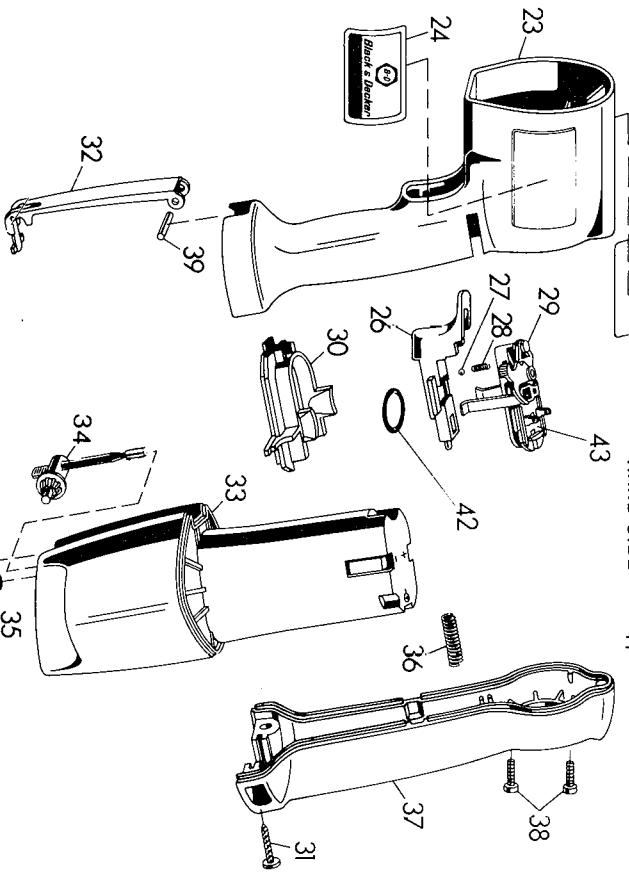

PARTS FOR CONVERTED UNITS

Parts List for 1921 Type 1

| Item Number | Part Number | Description | Qty Required |
|-------------|-------------|---------------------|--------------|
| 1 | 92555-00 | CHUCK & KEY | 1 |
| 2 | 000000-00 | No Longer Available | 1 |
| 3 | 000000-00 | No Longer Available | 1 |
| 4 | 000000-00 | No Longer Available | 1 |
| 5 | 000000-00 | No Longer Available | 1 |
| 6 | 000000-00 | No Longer Available | 1 |
| 7 | 091817-00 | WASHER | 2 |
| 8 | 000000-00 | No Longer Available | 1 |
| 9 | 091644-00 | THRUST BEARING | 1 |
| 11 | 000000-00 | No Longer Available | 1 |
| 12 | 000000-00 | No Longer Available | 4 |
| 13 | 000000-00 | No Longer Available | 2 |
| 14 | 000000-00 | No Longer Available | 1 |
| 15 | 000000-00 | No Longer Available | 1 |
| 16 | 000000-00 | No Longer Available | 1 |
| 17 | 330003-04 | BEARING,BALL | 1 |
| 18 | 80489-00 | SCREW | 1 |
| 19 | 000000-00 | No Longer Available | 1 |
| 20 | 000000-00 | No Longer Available | 1 |
| 21 | 000000-00 | No Longer Available | 1 |
| 22 | 000000-00 | No Longer Available | 1 |
| 23 | 000000-00 | No Longer Available | 1 |
| 24 | 000000-00 | No Longer Available | 1 |
| 25 | 000000-00 | No Longer Available | 1 |
| 26 | 000000-00 | No Longer Available | 1 |
| 27 | 000000-00 | No Longer Available | 1 |
| 28 | 000000-00 | No Longer Available | 1 |