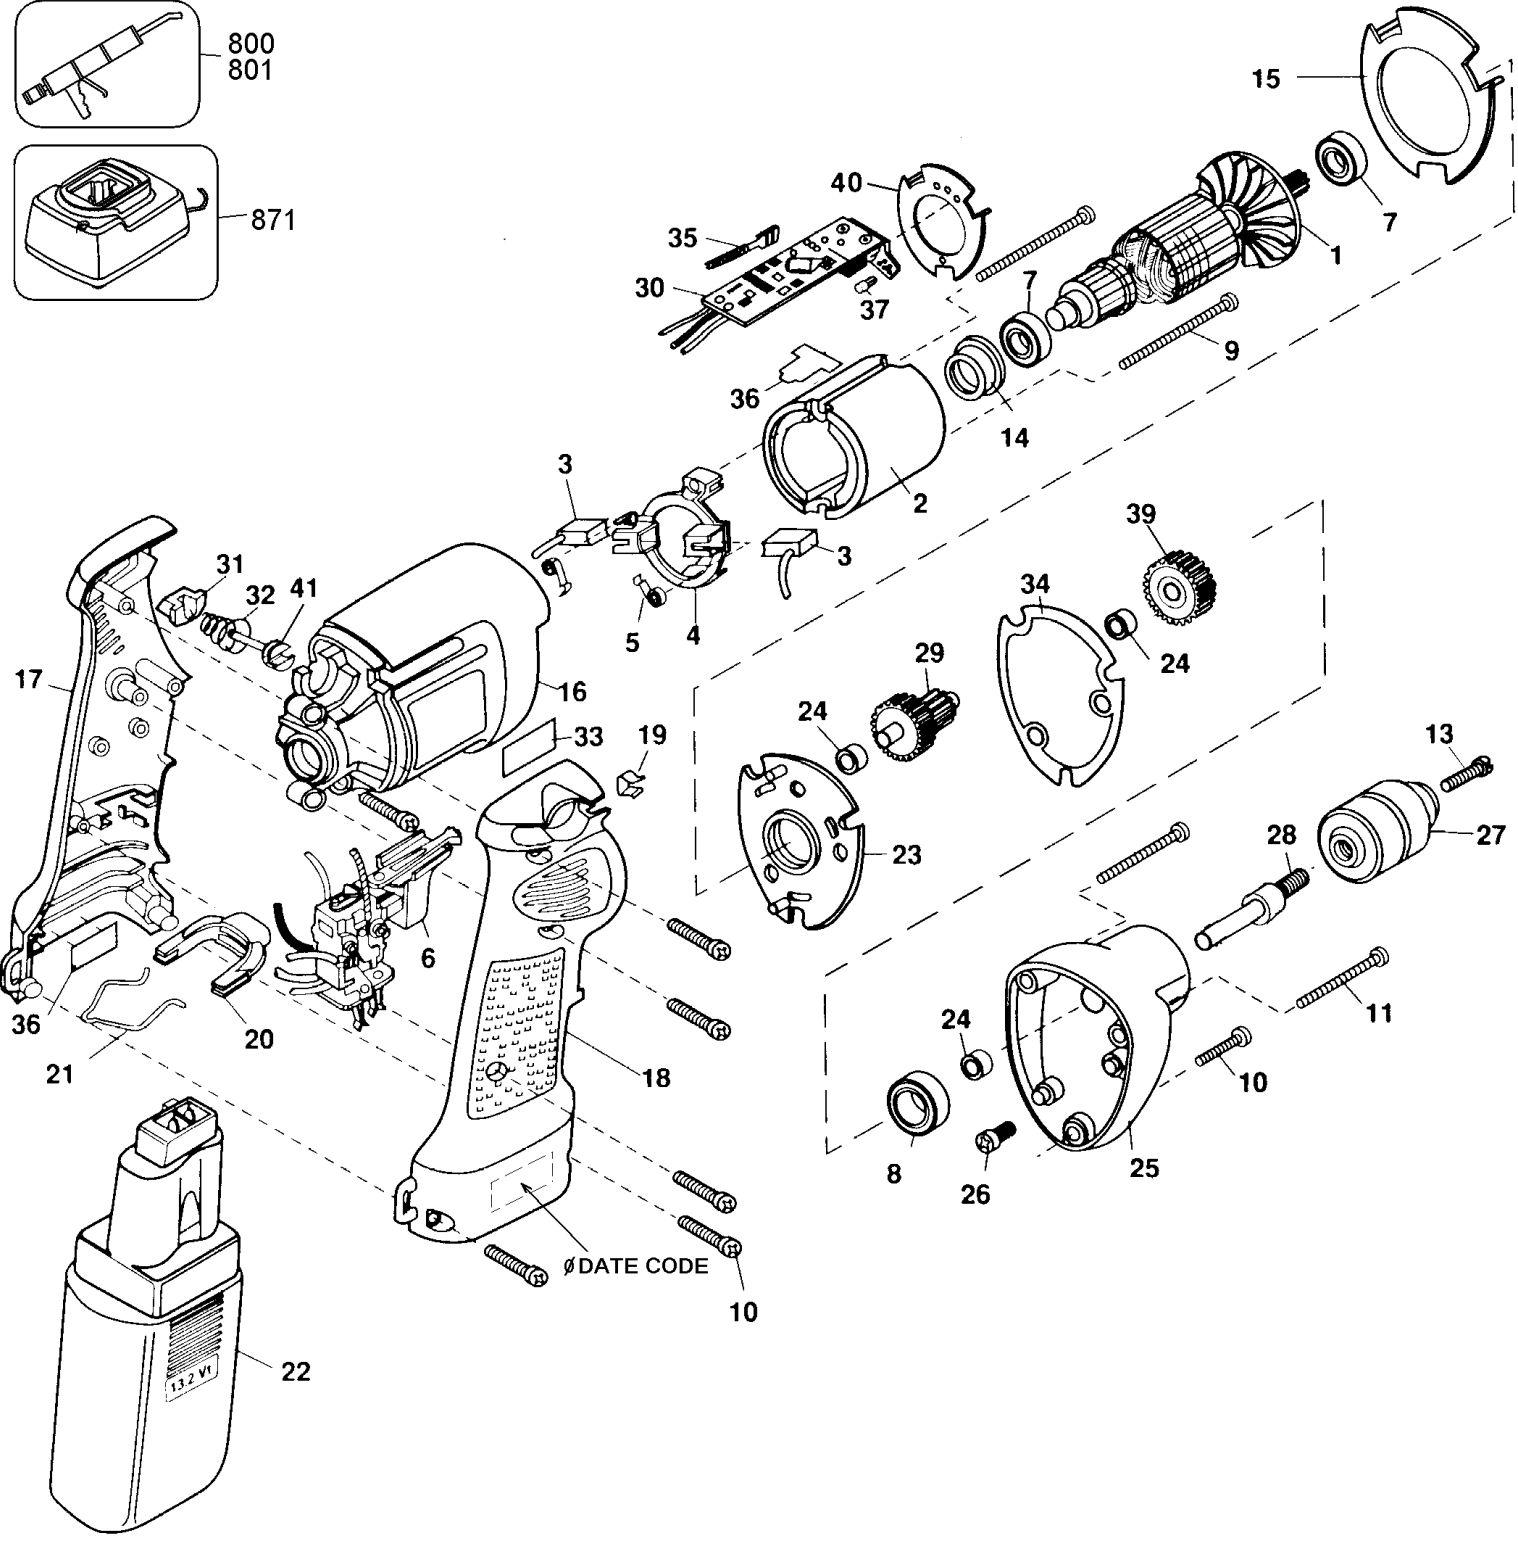

800
801

871

Ø DATE CODE

13.2 V

Parts List for 2652 Type 100

Item Number	Part Number	Description	Qty Required
1	429906-00	ARMATURE/MAGRNG	1
2	388232-01SV	MAGNET RING	1
3	000000-00	No Longer Available	2
4	382178-01	BRUSH RING	1
5	445860-00	SPRING,BRUSH	2
6	000000-00	No Longer Available	1
7	330003-04	BEARING,BALL	2
8	330003-09	BEARING,BALL	1
9	448269-00	SCREW	2
10	330019-13	SCREW,M4X19	7
11	330019-16	SCREW	2
13	149518-01	SCREW	1
14	445217-02	SLEEVE	1
15	447866-00	BAFFLE,FAN	1
16	000000-00	No Longer Available	1
17	000000-00	No Longer Available	1
18	000000-00	No Longer Available	1
19	000000-00	No Longer Available	1
20	000000-00	No Longer Available	1
21	000000-00	No Longer Available	1
22	000000-00	No Longer Available	1
23	448658-02SV	COVER-GEAR CASE	1
24	131557-00	BEARING,SLEEVE	3
25	000000-00	No Longer Available	1
26	052819-00	SCREW	1
27	000000-00	No Longer Available	1
28	000000-00	No Longer Available	1

Parts List for 2652 Type 100

Item Number	Part Number	Description	Qty Required
29	448069-07	GEAR	1
31	000000-00	No Longer Available	1
32	000000-00	No Longer Available	1
33	000000-00	No Longer Available	1
34	386422-00	GASKET	1
35	445964-00	RECEPTACLE	2
36	000000-00	No Longer Available	1
37	000000-00	No Longer Available	2
39	000000-00	No Longer Available	1
40	000000-00	No Longer Available	1
41	000000-00	No Longer Available	1
800	761995-01	GREASE, 6 OZ.	1
801	283484-01	GREASE,32 OZ.	1
871	000000-00	No Longer Available	1