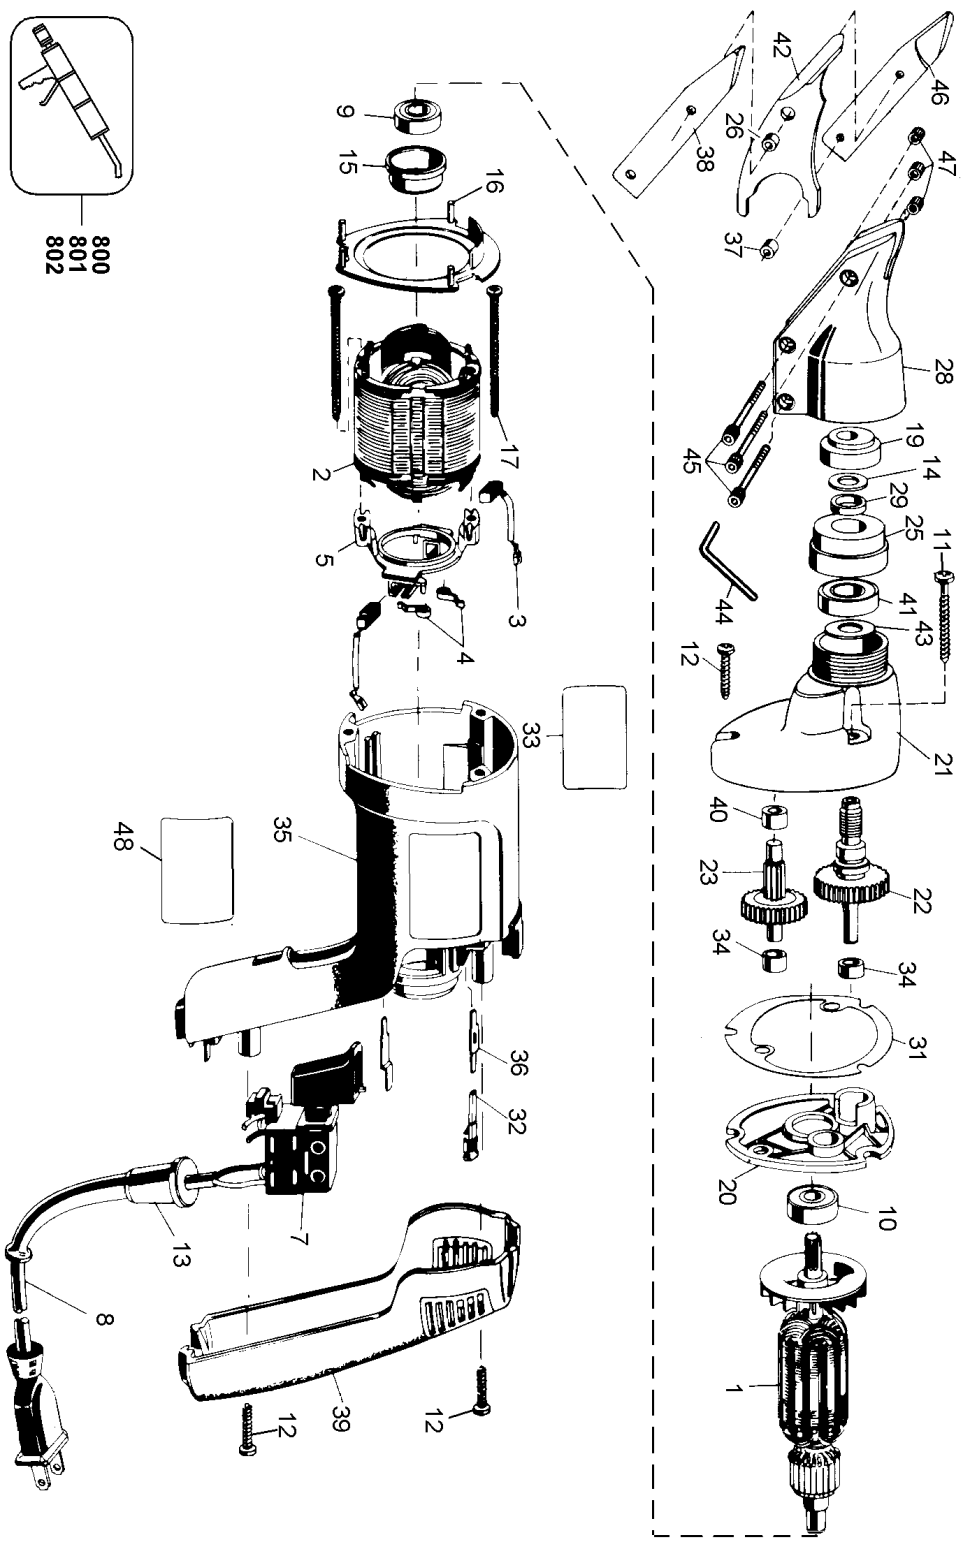

800
801
802

Parts List for 3208 Type 100

Item Number	Part Number	Description	Qty Required
1	000000-00	No Longer Available	1
2	000000-00	No Longer Available	1
3	445861-01	BRUSH & LEAD	2
4	445860-00	SPRING,BRUSH	2
5	449899-05	RING,BRUSH	1
7	286250-00	SWITCH,VS,AC	1
8	330072-98	CORD/8FT/18-2SJ	1
9	330003-04	BEARING,BALL	1
10	330003-04	BEARING,BALL	2
11	330019-16	SCREW	2
12	330019-13	SCREW,M4X19	3
13	330005-01	PROTECTOR,CORD	1
14	091975-00	WASHER	1
15	445217-02	SLEEVE	1
16	447866-00	BAFFLE,FAN	1
17	448269-00	SCREW	2
19	448393-00	ECCENTRIC	1
20	448658-00	COVER,GEAR CASE	1
21	448666-02SV	CASE- GEAR	1
22	445352-01SV	GEAR & SPINDLE	1
23	448069-09SV	GEAR	1
25	449368-00	CAP, BEARING	1
26	91968-01	SPACER	1
28	91971-01	HOUSING	1
29	449893-00	SPACER	1
31	386422-00	GASKET	1
32	449192-00	TERMINAL	2

Parts List for 3208 Type 100

Item Number	Part Number	Description	Qty Required
33	233304-00	NAMEPLATE-SHEET	1
34	093128-00	NEEDLE BEARING	2
35	464231-00	CASE,FIELD	1
35	000000-00	No Longer Available	1
36	445881-99	STRIP,CONTACT	2
37	91968-00	SPACER	1
38	91969-00	LEFT KNIFE	1
39	450594-03	COVER,HANDLE	1
40	330004-00	BEARING,NEEDLE	1
41	330003-09	BEARING,BALL	1
42	448696-00	KNIFE, CENTER	1
43	449892-00	WASHER	1
44	099056-06	WRENCH	1
45	5140037-06	CAP SCREW	3
46	91967-00	RIGHT KNIFE	1
47	5140037-07	INSERT	3
48	152176-00	LABEL,ID	1
800	429698-00	GREASE:4 LB CAN	1
801	429698-00	GREASE:4 LB CAN	1
802	284778-00	GREASE,MOLYKOTE	1