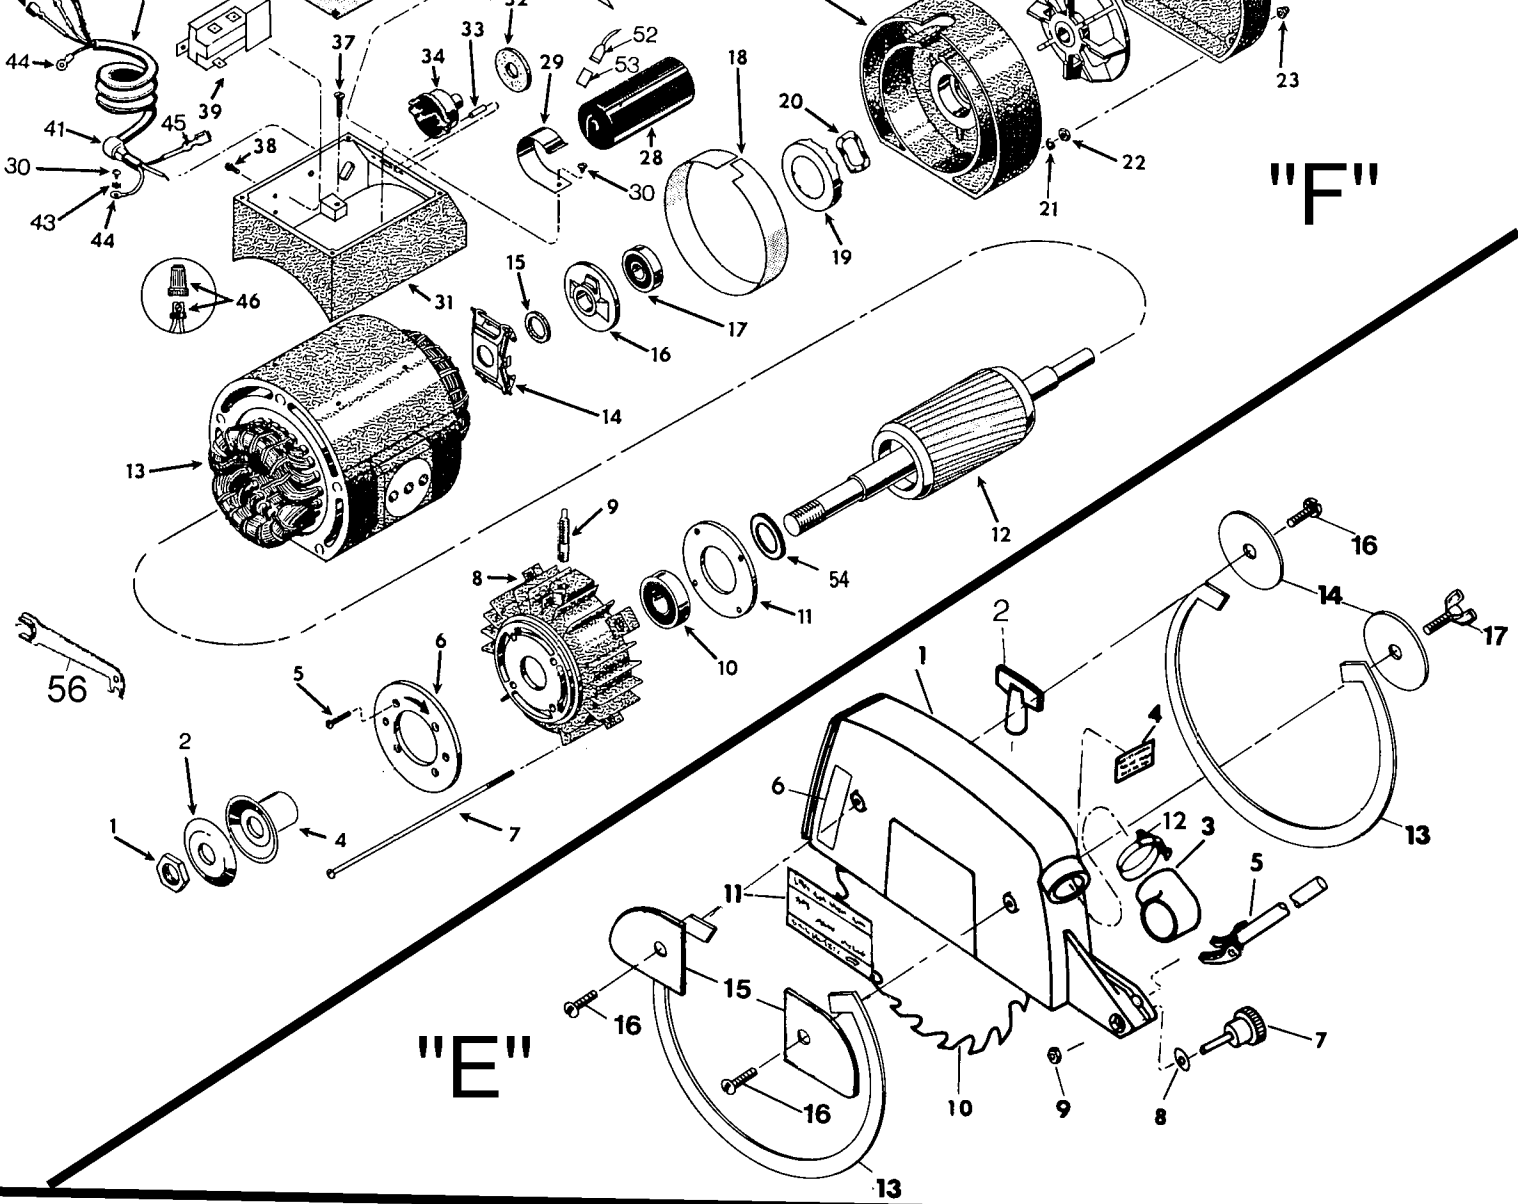

"D"

"F"

"E"

Parts List for 7790 Type 9

Item Number	Part Number	Description	Qty Required
1	000000-00	No Longer Available	1
2	000000-00	No Longer Available	1
3	000000-00	No Longer Available	1
5	000000-00	No Longer Available	2
6	860073-03	WASHER	1
7	000000-00	No Longer Available	2
8	860083-04	NUT	1
9	000000-00	No Longer Available	1
10	000000-00	No Longer Available	1
11	860083-05	NUT	1
12	000000-00	No Longer Available	1
13	860074-04	WASHER	1
14	000000-00	No Longer Available	1
15	000000-00	No Longer Available	1
17	000000-00	No Longer Available	1
18	000000-00	No Longer Available	1
20	000000-00	No Longer Available	1
22	000000-00	No Longer Available	2
26	000000-00	No Longer Available	1
29	000000-00	No Longer Available	1
30	000000-00	No Longer Available	1
31	000000-00	No Longer Available	1
32	000000-00	No Longer Available	1
101	000000-00	No Longer Available	1
102	000000-00	No Longer Available	1
103	860074-04	WASHER	2
104	000000-00	No Longer Available	1