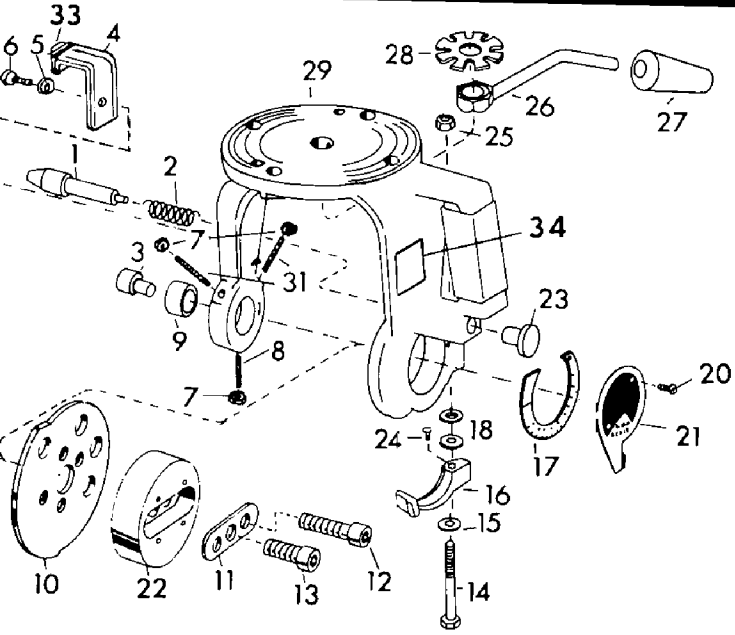

"D"

"F"

"E"

Parts List for 7790 Type 9

Item Number	Part Number	Description	Qty Required
1	000000-00	No Longer Available	1
2	000000-00	No Longer Available	1
3	000000-00	No Longer Available	1
5	000000-00	No Longer Available	2
6	860073-03	WASHER	1
7	000000-00	No Longer Available	2
8	860083-04	NUT	1
9	000000-00	No Longer Available	1
10	000000-00	No Longer Available	1
11	860083-05	NUT	1
12	000000-00	No Longer Available	1
13	860074-04	WASHER	1
14	000000-00	No Longer Available	1
15	000000-00	No Longer Available	1
17	000000-00	No Longer Available	1
18	000000-00	No Longer Available	1
20	000000-00	No Longer Available	1
22	000000-00	No Longer Available	2
26	000000-00	No Longer Available	1
29	000000-00	No Longer Available	1
30	000000-00	No Longer Available	1
31	000000-00	No Longer Available	1
32	000000-00	No Longer Available	1
101	000000-00	No Longer Available	1
102	000000-00	No Longer Available	1
103	860074-04	WASHER	2
104	000000-00	No Longer Available	1