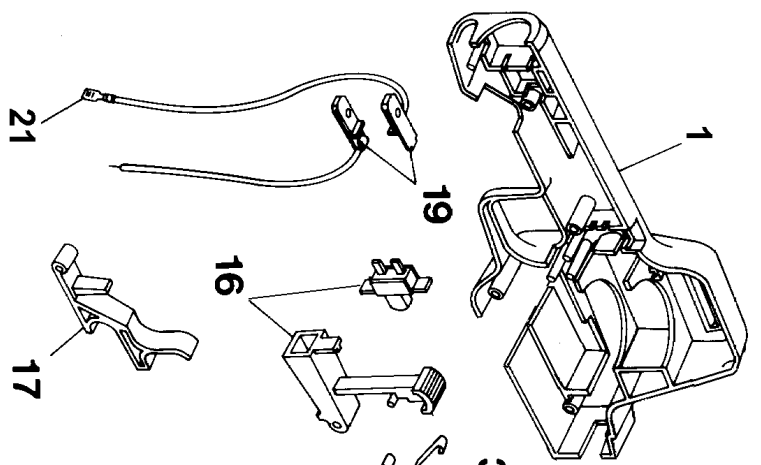

847

Parts List for HT500 Type 1

Item Number	Part Number	Description	Qty Required
1	000000-00	No Longer Available	1
3	573201-01	ARMATURE & FAN	1
4	000000-00	No Longer Available	1
5	000000-00	No Longer Available	1
6	000000-00	No Longer Available	2
7	000000-00	No Longer Available	2
8	148875-00	BRUSH	2
9	330019-09	SCREW	2
11	157315-00	WASHER,SPRING	2
12	000000-00	No Longer Available	1
13	148902-00	WASHER,PLAIN	1
14	000000-00	No Longer Available	1
16	000000-00	No Longer Available	1
17	148997-00	CLAMP,CORD	1
19	87486-00	CONTACT,TERM.	2
20	384920-01	PC BOARD	1
21	136086-02	TERMINAL	3
22	680131-01	RECEPTACLE	1
23	90516433SV	GEAR ASSY	1
24	000000-00	No Longer Available	1
25	000000-00	No Longer Available	1
26	071653-13	SPACER	1
27	071653-13	SPACER	2
28	381980-00	NUT,STOP	7
29	88782-00	SCREW	7
30	397589-00	WASHER	1
31	330045-13	SCREW,TAPTITE	6

Parts List for HT500 Type 1

Item Number	Part Number	Description	Qty Required
32	330019-04	SCREW,PLASTITE	7
33	000000-00	No Longer Available	1
34	133952-00	WASHER	1
35	330045-05	LOCK SCREW	3
36	149333-00	SPRING	1
37	330001-08	BEARING,SLEEVE	1
39	000000-00	No Longer Available	1
41	000000-00	No Longer Available	1
45	134157-00	SCREW	2
45	99276-16	SCREW	2
51	000000-00	No Longer Available	1
847	679853-00	BLADE SPACER KT	1