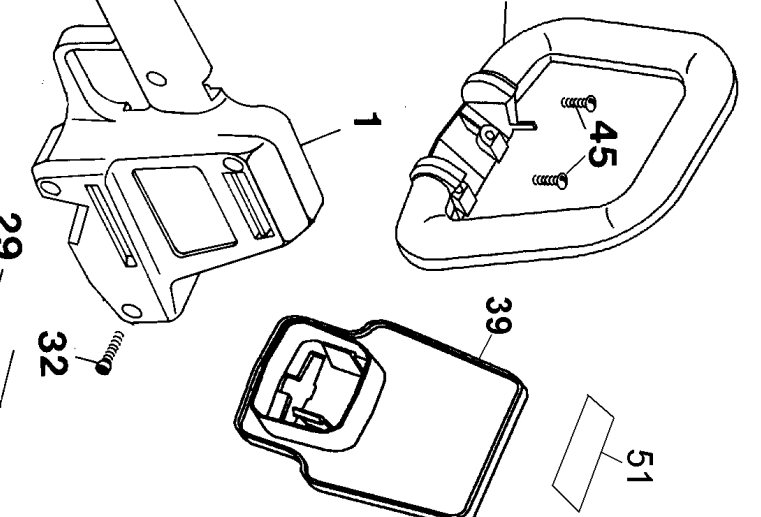

847

Parts List for HT500 Type 1

Item Number	Part Number	Description	Qty Required
1	000000-00	No Longer Available	1
3	573201-01	ARMATURE & FAN	1
4	000000-00	No Longer Available	1
5	000000-00	No Longer Available	1
6	000000-00	No Longer Available	2
7	000000-00	No Longer Available	2
8	148875-00	BRUSH	2
9	330019-09	SCREW	2
11	157315-00	WASHER,SPRING	2
12	000000-00	No Longer Available	1
13	148902-00	WASHER,PLAIN	1
14	000000-00	No Longer Available	1
16	000000-00	No Longer Available	1
17	148997-00	CLAMP,CORD	1
19	87486-00	CONTACT,TERM.	2
20	384920-01	PC BOARD	1
21	136086-02	TERMINAL	3
22	680131-01	RECEPTACLE	1
23	90516433SV	GEAR ASSY	1
24	000000-00	No Longer Available	1
25	000000-00	No Longer Available	1
26	071653-13	SPACER	1
27	071653-13	SPACER	2
28	381980-00	NUT,STOP	7
29	88782-00	SCREW	7
30	397589-00	WASHER	1
31	330045-13	SCREW,TAPTITE	6

Parts List for HT500 Type 1

Item Number	Part Number	Description	Qty Required
32	330019-04	SCREW,PLASTITE	7
33	000000-00	No Longer Available	1
34	133952-00	WASHER	1
35	330045-05	LOCK SCREW	3
36	149333-00	SPRING	1
37	330001-08	BEARING,SLEEVE	1
39	000000-00	No Longer Available	1
41	000000-00	No Longer Available	1
45	134157-00	SCREW	2
45	99276-16	SCREW	2
51	000000-00	No Longer Available	1
847	679853-00	BLADE SPACER KT	1