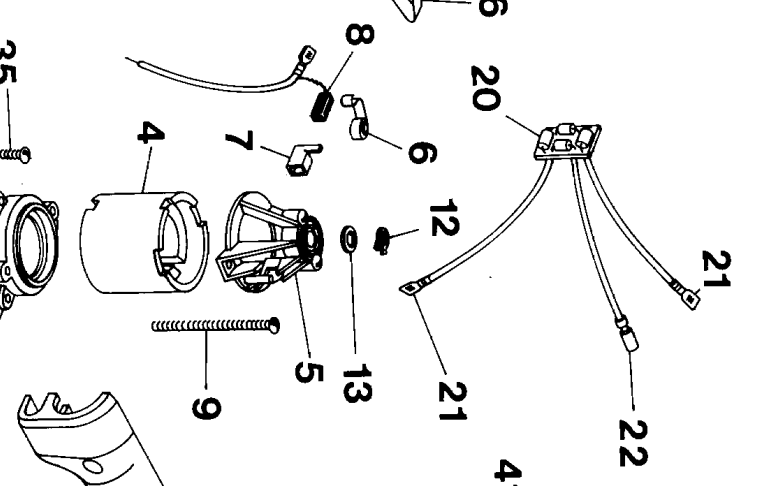

847

Parts List for HT500 Type 1

Item Number	Part Number	Description	Qty Required
1	000000-00	No Longer Available	1
3	573201-01	ARMATURE & FAN	1
4	000000-00	No Longer Available	1
5	000000-00	No Longer Available	1
6	000000-00	No Longer Available	2
7	000000-00	No Longer Available	2
8	148875-00	BRUSH	2
9	330019-09	SCREW	2
11	157315-00	WASHER,SPRING	2
12	000000-00	No Longer Available	1
13	148902-00	WASHER,PLAIN	1
14	000000-00	No Longer Available	1
16	000000-00	No Longer Available	1
17	148997-00	CLAMP,CORD	1
19	87486-00	CONTACT,TERM.	2
20	384920-01	PC BOARD	1
21	136086-02	TERMINAL	3
22	680131-01	RECEPTACLE	1
23	90516433SV	GEAR ASSY	1
24	000000-00	No Longer Available	1
25	000000-00	No Longer Available	1
26	071653-13	SPACER	1
27	071653-13	SPACER	2
28	381980-00	NUT,STOP	7
29	88782-00	SCREW	7
30	397589-00	WASHER	1
31	330045-13	SCREW,TAPTITE	6

Parts List for HT500 Type 1

Item Number	Part Number	Description	Qty Required
32	330019-04	SCREW,PLASTITE	7
33	000000-00	No Longer Available	1
34	133952-00	WASHER	1
35	330045-05	LOCK SCREW	3
36	149333-00	SPRING	1
37	330001-08	BEARING,SLEEVE	1
39	000000-00	No Longer Available	1
41	000000-00	No Longer Available	1
45	134157-00	SCREW	2
45	99276-16	SCREW	2
51	000000-00	No Longer Available	1
847	679853-00	BLADE SPACER KT	1