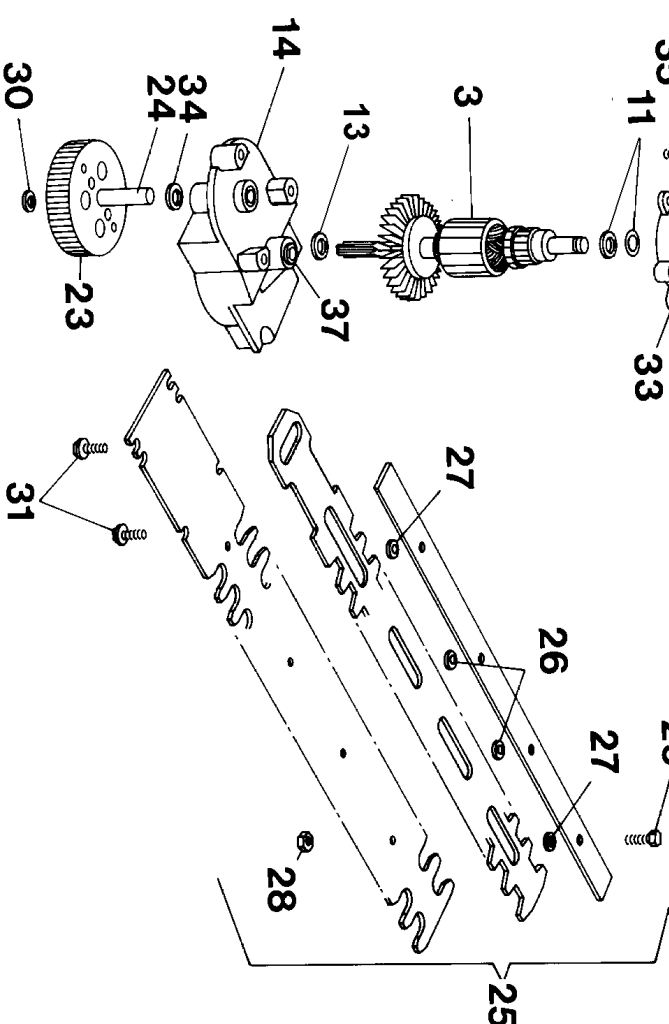

847

Parts List for HT500 Type 1

Item Number	Part Number	Description	Qty Required
1	000000-00	No Longer Available	1
3	573201-01	ARMATURE & FAN	1
4	000000-00	No Longer Available	1
5	000000-00	No Longer Available	1
6	000000-00	No Longer Available	2
7	000000-00	No Longer Available	2
8	148875-00	BRUSH	2
9	330019-09	SCREW	2
11	157315-00	WASHER,SPRING	2
12	000000-00	No Longer Available	1
13	148902-00	WASHER,PLAIN	1
14	000000-00	No Longer Available	1
16	000000-00	No Longer Available	1
17	148997-00	CLAMP,CORD	1
19	87486-00	CONTACT,TERM.	2
20	384920-01	PC BOARD	1
21	136086-02	TERMINAL	3
22	680131-01	RECEPTACLE	1
23	90516433SV	GEAR ASSY	1
24	000000-00	No Longer Available	1
25	000000-00	No Longer Available	1
26	071653-13	SPACER	1
27	071653-13	SPACER	2
28	381980-00	NUT,STOP	7
29	88782-00	SCREW	7
30	397589-00	WASHER	1
31	330045-13	SCREW,TAPTITE	6

Parts List for HT500 Type 1

Item Number	Part Number	Description	Qty Required
32	330019-04	SCREW,PLASTITE	7
33	000000-00	No Longer Available	1
34	133952-00	WASHER	1
35	330045-05	LOCK SCREW	3
36	149333-00	SPRING	1
37	330001-08	BEARING,SLEEVE	1
39	000000-00	No Longer Available	1
41	000000-00	No Longer Available	1
45	134157-00	SCREW	2
45	99276-16	SCREW	2
51	000000-00	No Longer Available	1
847	679853-00	BLADE SPACER KT	1