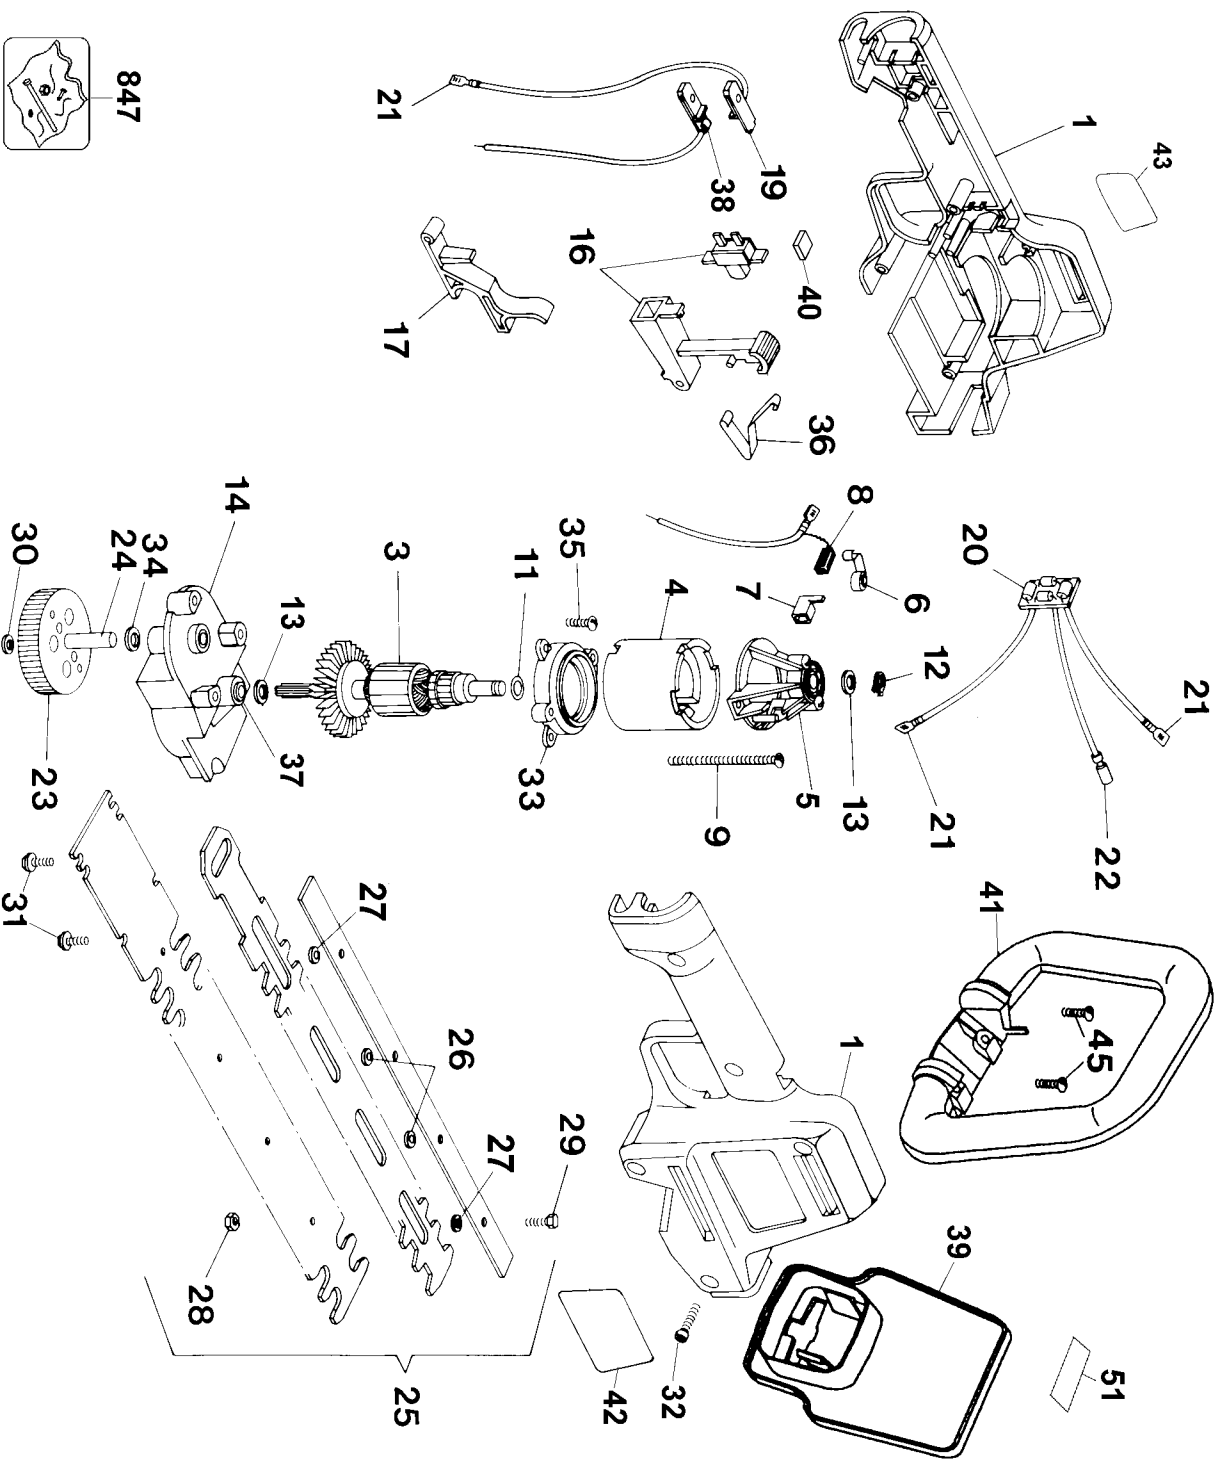

847

Parts List for HT500 Type 3

Item Number	Part Number	Description	Qty Required
1	000000-00	No Longer Available	1
3	573201-01	ARMATURE & FAN	1
4	000000-00	No Longer Available	1
5	000000-00	No Longer Available	1
6	000000-00	No Longer Available	2
7	000000-00	No Longer Available	2
8	148875-00	BRUSH	2
9	330019-09	SCREW	2
11	157315-00	WASHER,SPRING	1
12	000000-00	No Longer Available	1
13	148902-00	WASHER,PLAIN	1
14	000000-00	No Longer Available	1
16	000000-00	No Longer Available	1
17	148997-00	CLAMP,CORD	1
19	87486-00	CONTACT,TERM.	1
20	384920-01	PC BOARD	1
21	136086-02	TERMINAL	3
22	680131-01	RECEPTACLE	1
23	90516433SV	GEAR ASSY	1
24	000000-00	No Longer Available	1
25	000000-00	No Longer Available	1
26	071653-13	SPACER	2
27	071653-13	SPACER	1
28	381980-00	NUT,STOP	7
29	88782-00	SCREW	7
30	397589-00	WASHER	1
31	330045-13	SCREW,TAPTITE	6

Parts List for HT500 Type 3

Item Number	Part Number	Description	Qty Required
32	330019-04	SCREW,PLASTITE	7
33	000000-00	No Longer Available	1
34	133952-00	WASHER	1
35	330045-05	LOCK SCREW	3
36	149333-00	SPRING	1
37	330001-08	BEARING,SLEEVE	1
38	151625-00	BLADE,POLARIZED	1
39	000000-00	No Longer Available	1
40	382427-00	PAD,PRESSURE	1
41	000000-00	No Longer Available	1
42	000000-00	No Longer Available	1
43	000000-00	No Longer Available	1
45	134157-00	SCREW	2
45	99276-16	SCREW	2
51	000000-00	No Longer Available	1
847	679853-00	BLADE SPACER KT	1