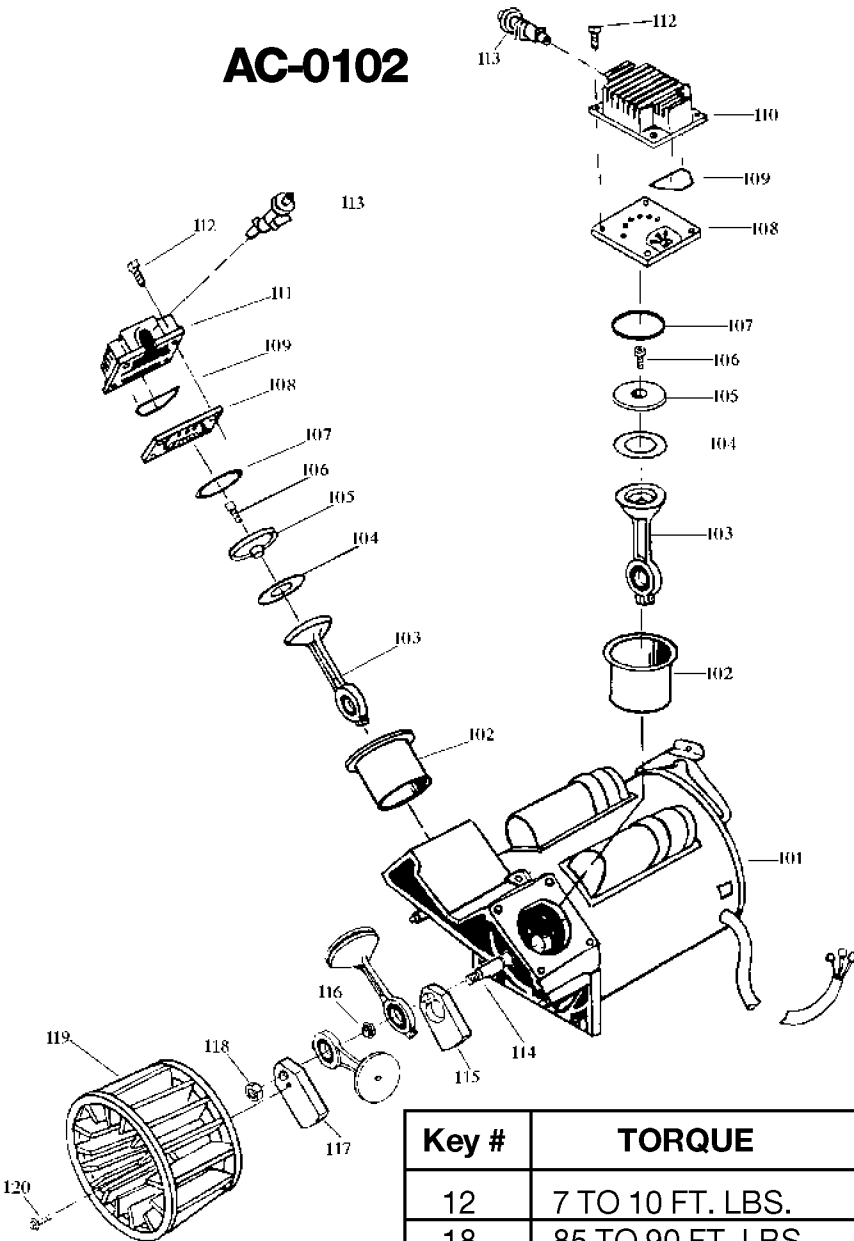

AC-0102

Key #	TORQUE
12	7 TO 10 FT. LBS.
18	85 TO 90 FT. LBS.
20	75 TO 90 IN. LBS.
* TORQUE WRENCH MUST BE USED	

Parts List for IRC500TVE60V Type 2

Item Number	Part Number	Description	Qty Required
1	DAC-243	SHROUD REAR TWIN CYL	1
2	DAC-244	SHROUD FRONT TWIN CY	1
3	SSF-553-1	SCREW #10-24X.563 TH	3
4	SSG-3102	ORING .176 X .070 IS	3
5	ACG-13	COVER INTAKE MUFFLER	1
6	ACG-12	ELEMENT FILTER INTAK	1
7	SSF-554	SCREW #10-14X2.50 PA	2
8	000000-00	No Longer Available	1
9	ACG-41	TUBE OUTLET 60G RIGH	1
10	000000-00	No Longer Available	1
11	SSP-7812	ASSY NUT SLEEVE 1/2	2
12	SSF-550	NUT .750-16 UNF COMP	2
13	CAC-1120	SLEEVE SILICONE	2
14	A19711	VALVE CHECK 1/2NPT X	1
15	SS-8553	CONNECTOR BODY	1
16	SSP-7811	ASSY NUT SLEEVE 1/4	1
17	ACG-58	TUBE PRESSURE RELIEF	1
18	SSP-7811	ASSY NUT SLEEVE 1/4	1
19	000000-00	No Longer Available	1
20	33821-00	BUSHING	1
20	438010040063	HEYCO BUSHINGS	1
21	GA-360-B	GAUGE 300 PSI BACK M	1
22	TIA-4150	VALVE SAFETY 150 .25	1
23	000000-00	No Longer Available	1
24	N000323	VALVE GLOBE 200 PSI	1
25	000000-00	No Longer Available	1
26	ACG-18	CUP SADDLE MOUNT	2