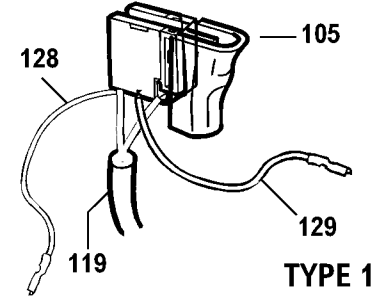

120V 240V KR550RE KR600RE KR540CRE KR550CRE KR600CRE KR650CRF KR572

KR550RE KR550CRE KR540CRE
KR600RE KR600CRE KR650CRF KR572

Parts List for KR600CREB3 Type 2

Item Number	Part Number	Description	Qty Required
101	376912-41	FIELD	1
102	374239-05	ARMATURE	1
103	374190-06	CLAMSHELL,SET	1
104	374217-02	BRUSH & PCB	1
105	375127-03	SWITCH	1
106	374216-00	GEARCASE ASSY	1
107	374189-00	SELECTOR	1
108	892261-00	WASHER,THRUST	1
109	000000-00	No Longer Available	1
110	821986-00	SPRING	1
111	377645-00	SPINDLE&GR.ASSY	1
112	000000-00	No Longer Available	1
113	374193-00	BEARING	1
114	479902-00	KEYLESS CHUCK	1
115	000000-00	No Longer Available	1
116	886095-00	BEARING,BAL	1
119	808704-12	CORDSET	1
121	805434	SCREW, SPECIAL	1
122	914115	BRUSH HOLDER	2
123	875735	BRUSH HOLDER	2
123	572462-00	BRUSH BOX	2
125	570544-00	BRUSH & SPRING	2
126	374218-01	ACTUATOR	1
127	374188-00	ACTUATOR	1
128	000000-00	No Longer Available	1
129	000000-00	No Longer Available	1
132	770236-00	PROTECTOR,CORD	1

Parts List for KR600CREB3 Type 2

Item Number	Part Number	Description	Qty Required
133	809961-00	SCREW	9
134	374186-04	BRAND LABEL	1
135	807745	CAPACITOR	1
138	000000-00	No Longer Available	1
139	376552-03	CLAMP	1
140	813918	SCREW	1
141	372814-00	DEPTH STOP	1
145	821070	CORD CLAMP	1
146	821057-00	SCREW	2