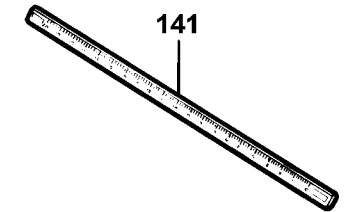

120V 240V KR550RE KR600RE KR540CRE KR550CRE KR600CRE KR650CRF KR572

KR550RE KR550CRE KR540CRE
KR600RE KR600CRE KR650CRF KR572

Parts List for KR600CREB3 Type 2

Item Number	Part Number	Description	Qty Required
101	376912-41	FIELD	1
102	374239-05	ARMATURE	1
103	374190-06	CLAMSHELL,SET	1
104	374217-02	BRUSH & PCB	1
105	375127-03	SWITCH	1
106	374216-00	GEARCASE ASSY	1
107	374189-00	SELECTOR	1
108	892261-00	WASHER,THRUST	1
109	000000-00	No Longer Available	1
110	821986-00	SPRING	1
111	377645-00	SPINDLE&GR.ASSY	1
112	000000-00	No Longer Available	1
113	374193-00	BEARING	1
114	479902-00	KEYLESS CHUCK	1
115	000000-00	No Longer Available	1
116	886095-00	BEARING,BAL	1
119	808704-12	CORDSET	1
121	805434	SCREW, SPECIAL	1
122	914115	BRUSH HOLDER	2
123	875735	BRUSH HOLDER	2
123	572462-00	BRUSH BOX	2
125	570544-00	BRUSH & SPRING	2
126	374218-01	ACTUATOR	1
127	374188-00	ACTUATOR	1
128	000000-00	No Longer Available	1
129	000000-00	No Longer Available	1
132	770236-00	PROTECTOR,CORD	1

Parts List for KR600CREB3 Type 2

Item Number	Part Number	Description	Qty Required
133	809961-00	SCREW	9
134	374186-04	BRAND LABEL	1
135	807745	CAPACITOR	1
138	000000-00	No Longer Available	1
139	376552-03	CLAMP	1
140	813918	SCREW	1
141	372814-00	DEPTH STOP	1
145	821070	CORD CLAMP	1
146	821057-00	SCREW	2