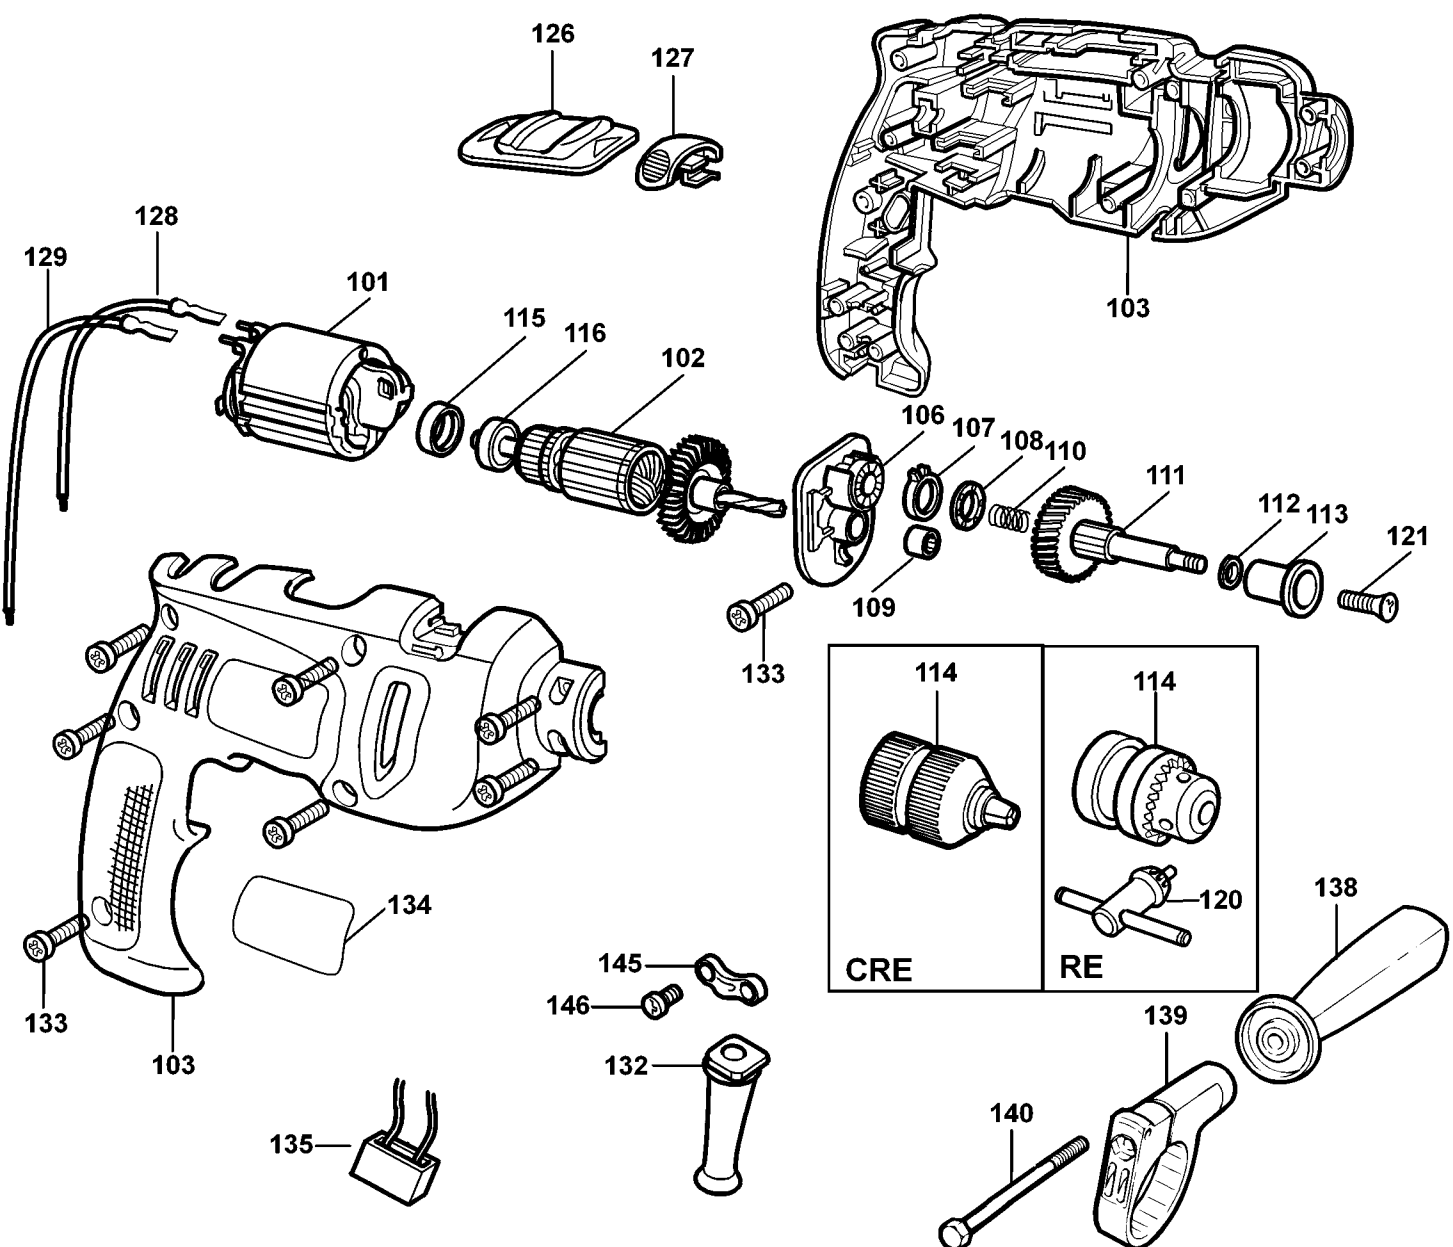

120V 240V KR550RE KR600RE KR540CRE KR550CRE KR600CRE KR650CRF KR572

KR550RE KR550CRE KR540CRE
KR600RE KR600CRE KR650CRF KR572

Parts List for KR600CREB3 Type 2

Item Number	Part Number	Description	Qty Required
101	376912-41	FIELD	1
102	374239-05	ARMATURE	1
103	374190-06	CLAMSHELL,SET	1
104	374217-02	BRUSH & PCB	1
105	375127-03	SWITCH	1
106	374216-00	GEARCASE ASSY	1
107	374189-00	SELECTOR	1
108	892261-00	WASHER,THRUST	1
109	000000-00	No Longer Available	1
110	821986-00	SPRING	1
111	377645-00	SPINDLE&GR.ASSY	1
112	000000-00	No Longer Available	1
113	374193-00	BEARING	1
114	479902-00	KEYLESS CHUCK	1
115	000000-00	No Longer Available	1
116	886095-00	BEARING,BAL	1
119	808704-12	CORDSET	1
121	805434	SCREW, SPECIAL	1
122	914115	BRUSH HOLDER	2
123	875735	BRUSH HOLDER	2
123	572462-00	BRUSH BOX	2
125	570544-00	BRUSH & SPRING	2
126	374218-01	ACTUATOR	1
127	374188-00	ACTUATOR	1
128	000000-00	No Longer Available	1
129	000000-00	No Longer Available	1
132	770236-00	PROTECTOR,CORD	1

Parts List for KR600CREB3 Type 2

Item Number	Part Number	Description	Qty Required
133	809961-00	SCREW	9
134	374186-04	BRAND LABEL	1
135	807745	CAPACITOR	1
138	000000-00	No Longer Available	1
139	376552-03	CLAMP	1
140	813918	SCREW	1
141	372814-00	DEPTH STOP	1
145	821070	CORD CLAMP	1
146	821057-00	SCREW	2