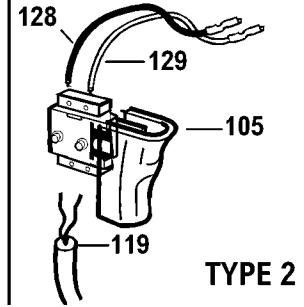

120V 240V KR550RE KR600RE KR540CRE KR550CRE KR600CRE KR650CRF KR572

KR550RE KR550CRE KR540CRE
KR600RE KR600CRE KR650CRF KR572

Parts List for KR600CREB3 Type 2

Item Number	Part Number	Description	Qty Required
101	376912-41	FIELD	1
102	374239-05	ARMATURE	1
103	374190-06	CLAMSHELL,SET	1
104	374217-02	BRUSH & PCB	1
105	375127-03	SWITCH	1
106	374216-00	GEARCASE ASSY	1
107	374189-00	SELECTOR	1
108	892261-00	WASHER,THRUST	1
109	000000-00	No Longer Available	1
110	821986-00	SPRING	1
111	377645-00	SPINDLE&GR.ASSY	1
112	000000-00	No Longer Available	1
113	374193-00	BEARING	1
114	479902-00	KEYLESS CHUCK	1
115	000000-00	No Longer Available	1
116	886095-00	BEARING,BAL	1
119	808704-12	CORDSET	1
121	805434	SCREW, SPECIAL	1
122	914115	BRUSH HOLDER	2
123	875735	BRUSH HOLDER	2
123	572462-00	BRUSH BOX	2
125	570544-00	BRUSH & SPRING	2
126	374218-01	ACTUATOR	1
127	374188-00	ACTUATOR	1
128	000000-00	No Longer Available	1
129	000000-00	No Longer Available	1
132	770236-00	PROTECTOR,CORD	1

Parts List for KR600CREB3 Type 2

Item Number	Part Number	Description	Qty Required
133	809961-00	SCREW	9
134	374186-04	BRAND LABEL	1
135	807745	CAPACITOR	1
138	000000-00	No Longer Available	1
139	376552-03	CLAMP	1
140	813918	SCREW	1
141	372814-00	DEPTH STOP	1
145	821070	CORD CLAMP	1
146	821057-00	SCREW	2