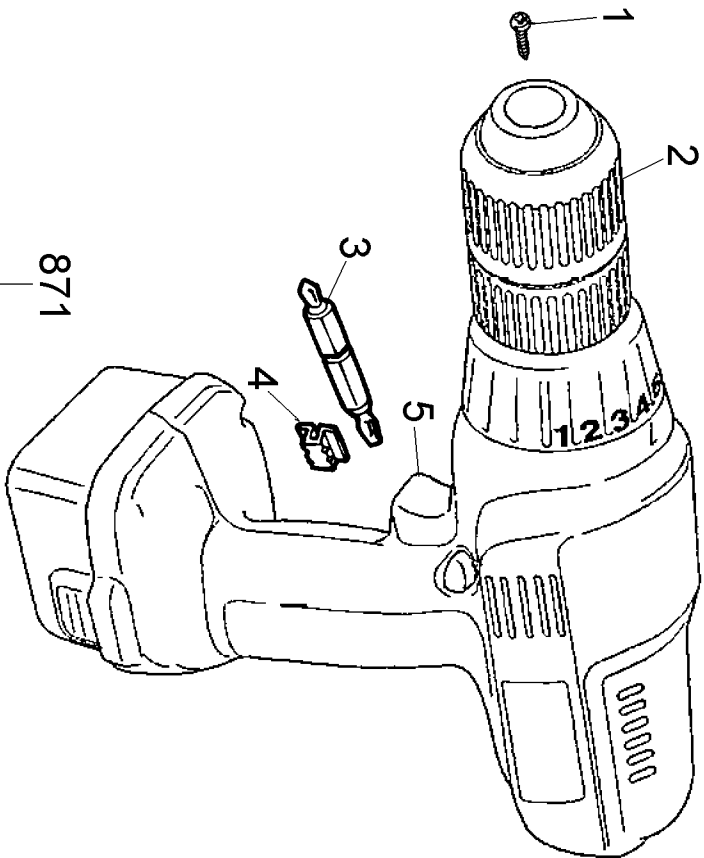

861

Parts List for PS3750K-2 Type 1

Item Number	Part Number	Description	Qty Required
1	149518-01	SCREW	1
2	498796-00	KEYLESS CHUCK	1
3	607918-41	SCREWDRIVER BIT	1
4	148354-03	BIT CLIP	1
5	497030-04	VSR DC SWITCH	1
861	499125-00	KIT BOX	1
866	PS145	18V BATTERY	1
867	645221-00	BATTERY CAP	2
871	90500930-01	PS185 18V CHARGER	1
875	497641-05	LATCH	2