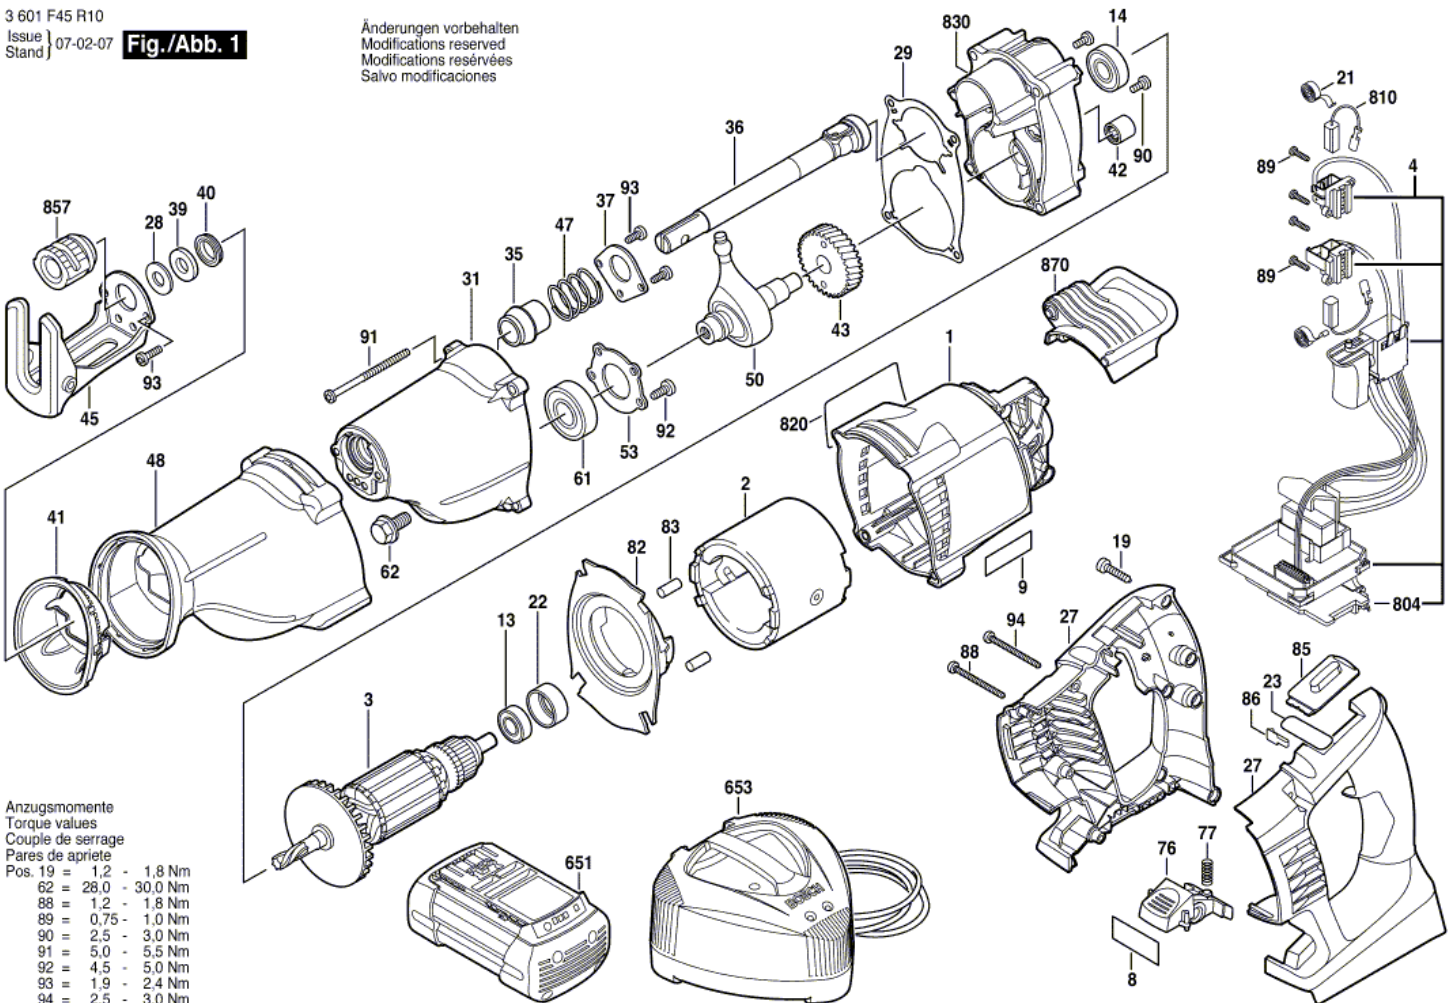

Item	Part Number	Description	Illustration	Price	Quantity	Price Group
82	2 610 935 014	Baffle	1	-,-	1	19
83	3 602 391 503	Rubber Buffer	1	-,-	1	12
85	2 610 942 122	Switch Slide	1	-,-	1	12
86	2 610 942 782	Leaf Spring	1	-,-	1	10
88	1 619 P01 446	Screw	1	-,-	3	10
89	1 619 P06 252	Torx Oval-Head Screw	1	-,-	4	11
90	1 603 435 068	Thread-forming tap. Screw DIN 7500, M4x10, SR10.2	1	-,-	4	11
91	1 619 P01 932	Screw BLACK	1	-,-	4	10
92	1 619 P01 447	Screw	1	-,-	4	10
93	1 619 P01 931	Screw BLACK	1	-,-	7	10
94	2 610 944 271	Fastener	1	-,-	1	12
651	2 607 336 007	Accumulator Battery 36V, 1,3Ah, LI	1	-,-	1	55
651	2 607 336 175	Slide-In Accu Package	1	-,-	1	55
653	2 607 225 905	Fast Charger USA/CND GAL 3680 CV 120/14,4-36V	1	-,-	1	47
804	1 609 280 425	Contact retainer	1	-,-	1	27
810	2 610 943 623	Carbon-Brush Set	1	-,-	1	24
820	2 610 945 333	Warning Label	1	-,-	1	-
830	2 610 945 335	Bearing Plate	1	-,-	1	34
857	2 610 920 684	Toolholder	1	-,-	1	34
870	2 610 945 336	Hook	1	-,-	1	24

NO Lubrication instructions available for this product

Information subject to change without further notice.