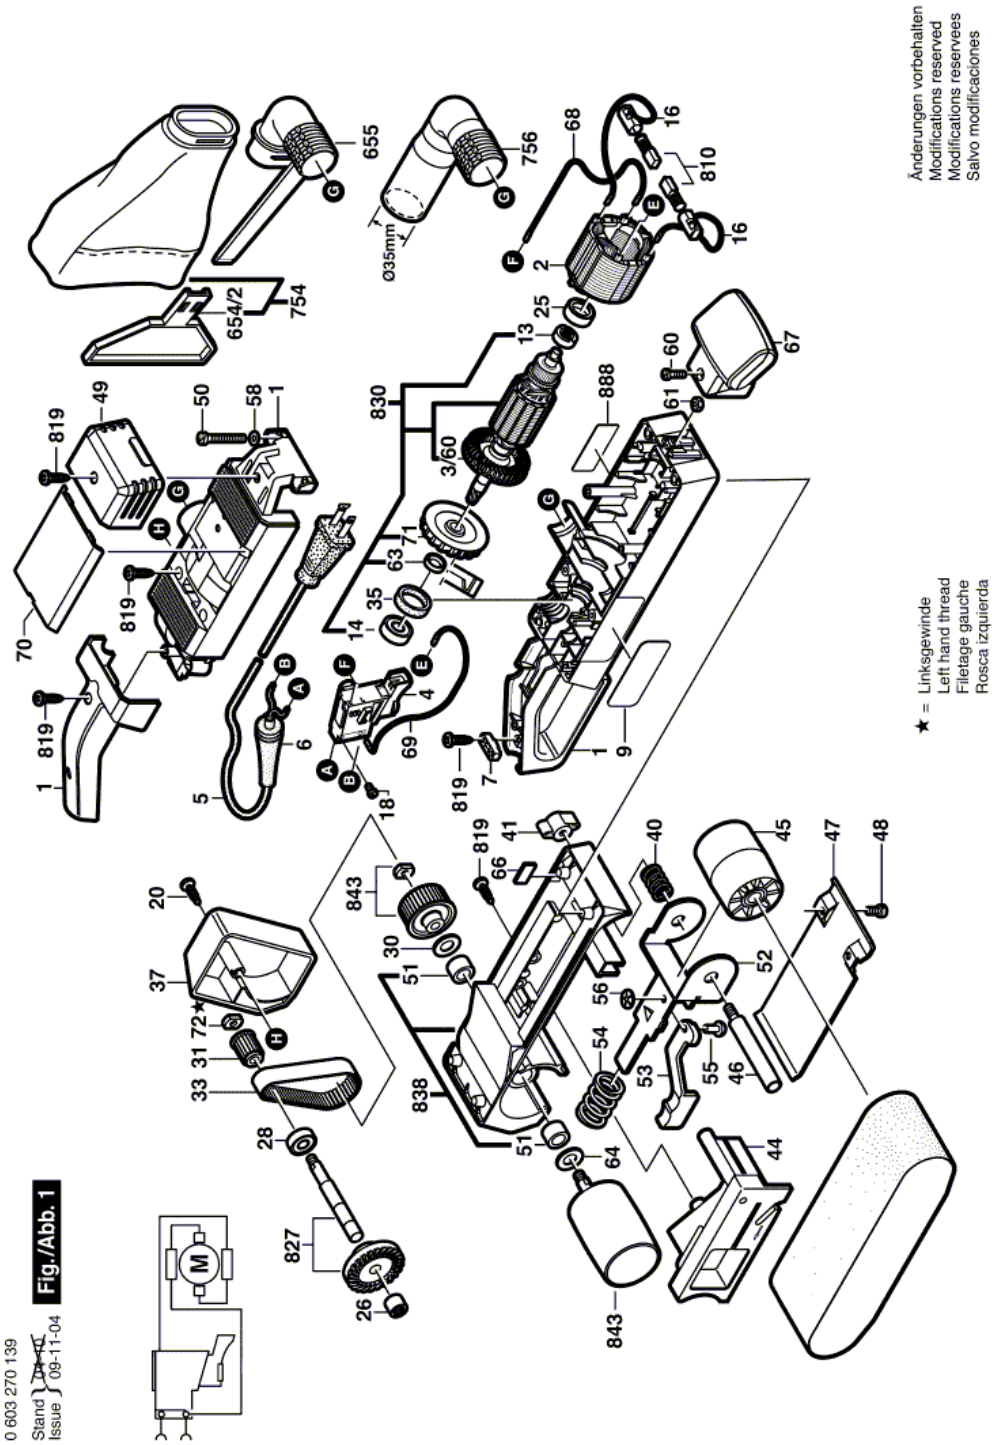

Illustration - Type E

Information subject to change without further notice.