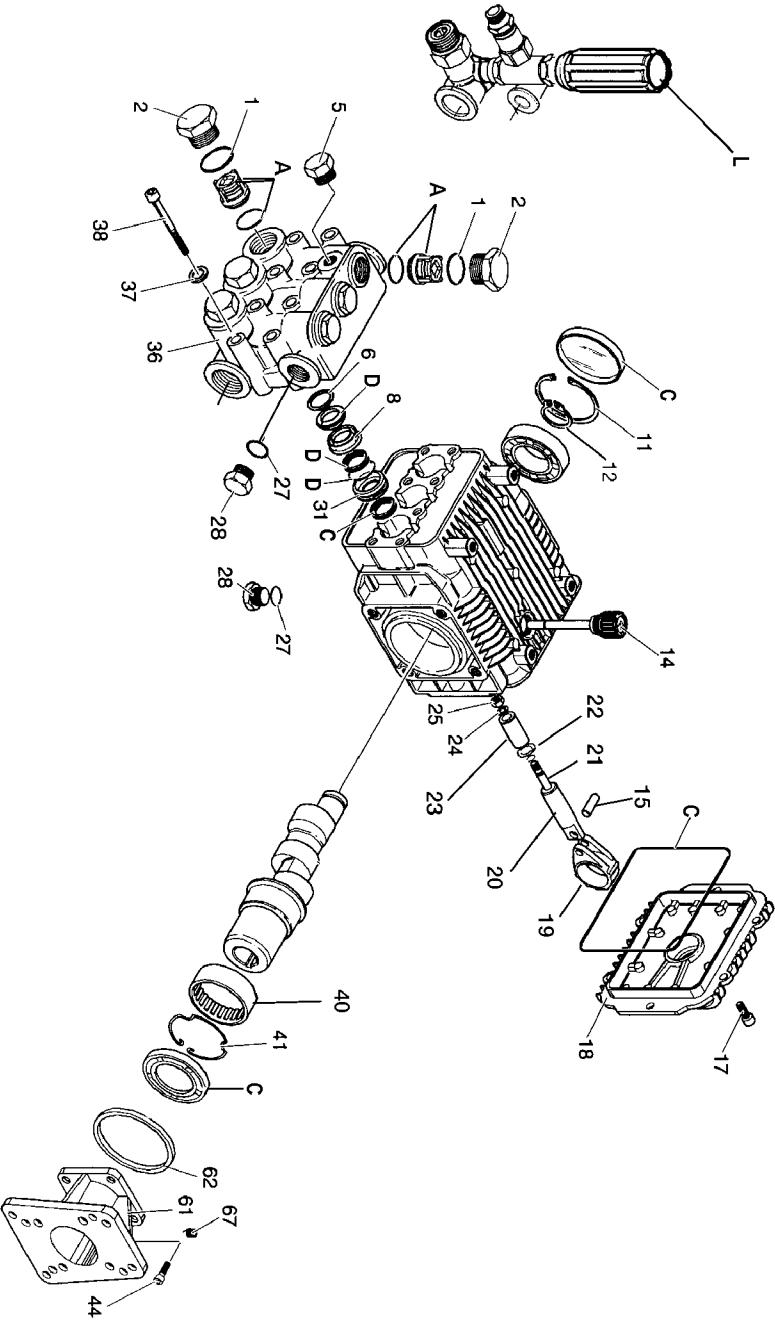

20242 - AR - UNLOADER REPAIR KIT

AR-2611 O-Ring Kit

AR-1864 Valve Kit

AR-2739 Piston Kit

AR-2741 Water/Packing Kit

AR-2787 Gasket Kit

Parts List for 2830CWBP Type 0

Item Number	Part Number	Description	Qty Required
1	AR-960160	O-RING	1
2	AR-1260160	VALVE CAP	1
5	AR-620301	PLUG	1
6	AR-1780130	RING SUPPORT	1
8	AR-1780090	GUIDE PISTON	1
11	AR-1260790	CIRCLIP	1
12	AR-1780550	RING SNAP	1
14	AR-880130	CAP OIL	1
15	AR-1780050	PIN PISTON	1
17	AR-1200430	SCREW	1
18	AR-1789010	COVER COMPLETE	1
19	AR-1780040	ROD CON	1
20	AR-1780060	GUIDING PISTON	1
21	AR-480480	O-RING	1
22	AR-1260091	DISC SPACER	1
23	AR-1780070	PISTON	1
24	AR-1260100	WASHER PISTON	1
25	AR-1260110	NUT	1
27	AR-740290	O-RING	1
28	AR-880530	PLUG	1
31	AR-1780100	GUIDE REAR PISTON	1
36	AR-1780380	HEAD	1
37	AR-1381550	WASHER	1
38	AR-1322730	SCREW	1
40	AR-1321190	BEARING	1
41	AR-1321080	RING SNAP	1
44	AR-180030	SCREW	1

Parts List for 2830CWBP Type 0

Item Number	Part Number	Description	Qty Required
60	000000-00	No Longer Available	1
61	000000-00	No Longer Available	1
62	000000-00	No Longer Available	1
67	AR-820440	SCREW GRUB	1
68	AR-1864	KIT VALVE	1
69	AR-2544	KIT PISTON	1
70	AR-2787	KIT GASKET	1
71	AR-2741	KIT SEAL WATER	1
72	AR-20242	UNLOADER	1
101	AR-1560051	ADAPTER	1
102	AR-1080540	PISTON UPPER	1
103	AR-1540272	SCREW	1
104	AR-1560010	OUTLET BODY	1
105	AR-1560640	FITTING	1
106	AR-1540090	FITTING	1
107	AR-1080610	PLATE	1
109	AR-1560111	NIPPLE 3/8	1
110	AR-1540110	WASHER RING	1
111	AR-1540120	WASHER RING	1
112	AR-1560320	PISTON LOWER	1
501	PK16852	KIT PUMP AR#XMV3G32D	1
502	V124	INJECTOR CHEMICAL	1
503	D28541	HOSE .283/.307IN ID	1
504	F180	ORING HIGH PRESS 3/8	1
504	A19985	SOCKET QUIK CONNECT	1
505	S065	CLAMP PRESS WASHER	1
506	17098	FILTER INLINE ASSY	1