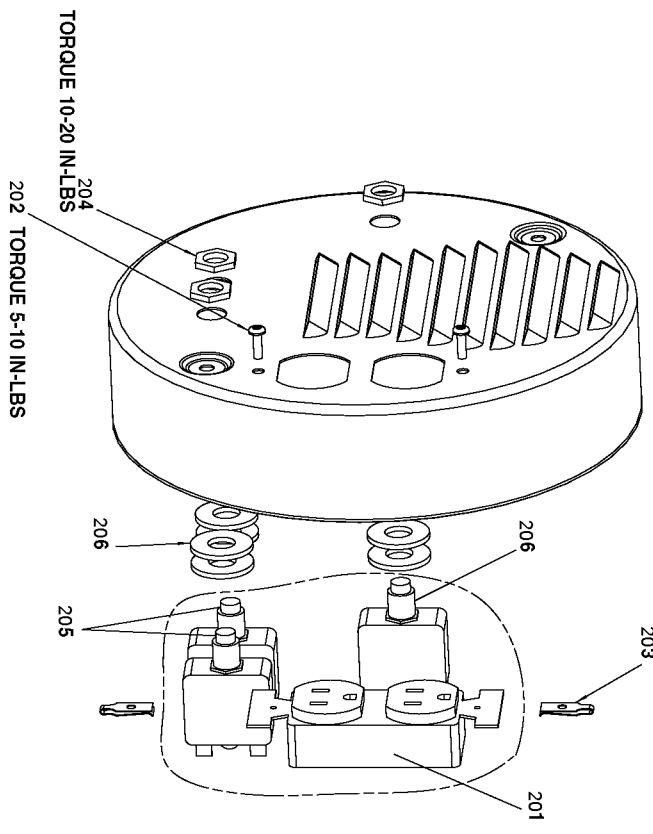

101 ORIENT WITH VENTS DOWNWARD AS SHOWN

102

103
TORQUE
204-264 IN-LBS

105 TORQUE UNTIL THREADS RUN OUT

109

110
112 TORQUE 60-70 IN-LBS

113

116
117 TORQUE 30-40 IN-LBS

104
106
107
108 TORQUE 120-144 IN-LBS

SHOWN FOR
REFERENCE ONLY

SCALE 1:1
CAPACITOR WIRING

121 INSERT INTO O-RING
GROOVE, PART OF 10

ENDCOVER REAR VIEW

Parts List for 919-67003 Type 1

Item Number	Part Number	Description	Qty Required
1	000000-00	No Longer Available	1
4	GS-0117	LUG GROUND	1
5	GS-0118	STRAP GROUND	1
14	SSF-8150	NUT .312-18 UNC HEX	1
15	SSF-928	SCREW .313-18X.875 H	1
16	SS-12-CD	SCREW .313-18X.750 H	1
17	5140123-06	SCREW	1
18	SSF-553-1	SCREW #10-24X.563 TH	1
19	N017772	LOCK WASHER	1
20	000000-00	No Longer Available	1
22	SSN-632	WASHER .875 OD .375	1
26	GS-0443	CAP FUEL TANK	1
27	Z-A14582	HOSE FUEL	1
28	GS-0227	CLAMP FUEL .50	1
29	91895680	SCREW .250-20X.750 H	1
30	N103455	GROMMET	1
34	39124607	SCREW .250-20X.625 H	1
35	000000-00	No Longer Available	1
36	000000-00	No Longer Available	1
37	330016-13	WASHER	1
101	Z-D26576	ASSY GEN SERVICE 2.7	1
102	5130235-00	LOCK WASHER	1
103	SSF-616-ZN	SCREW .313-24X1.00 H	1
104	Z-D26576	ASSY GEN SERVICE 2.7	1
104	D27092	KIT SERVICE FOCUS MO	1
105	000000-00	No Longer Available	1
106	Z-D26576	ASSY GEN SERVICE 2.7	1

Parts List for 919-67003 Type 1

Item Number	Part Number	Description	Qty Required
106	D27092	KIT SERVICE FOCUS MO	1
107	330016-13	WASHER	1
108	SSF-576	NUT .313-24 HEX W/KE	1
112	SSF-575	NUT .250-20 HEX W/KE	1
113	GS-0873	CAPACITOR 25UF 3% 37	1
116	GS-0595	BRACKET CAPACITOR 2.	1
117	SSF-553-1	SCREW #10-24X.563 TH	1
121	GS-0862	O-RING ROTOR BEARING	1
202	SSF-583	SCREW #6-32X.500 PAN	1
203	SSF-584	NUT #6-32 SPEED SELF	1
204	SSF-595	NUT .438-28 UNEF HEX	1
205	Z-GS-0024	BREAKER CIRCUIT 125/	1
206	Z-D20573	BREAKER CIRCUIT 125/	1
301	Z-GS-0024	BREAKER CIRCUIT 125/	1
304	000000-00	No Longer Available	1
305	000000-00	No Longer Available	1
306	000000-00	No Longer Available	1
307	Z-D20573	BREAKER CIRCUIT 125/	1