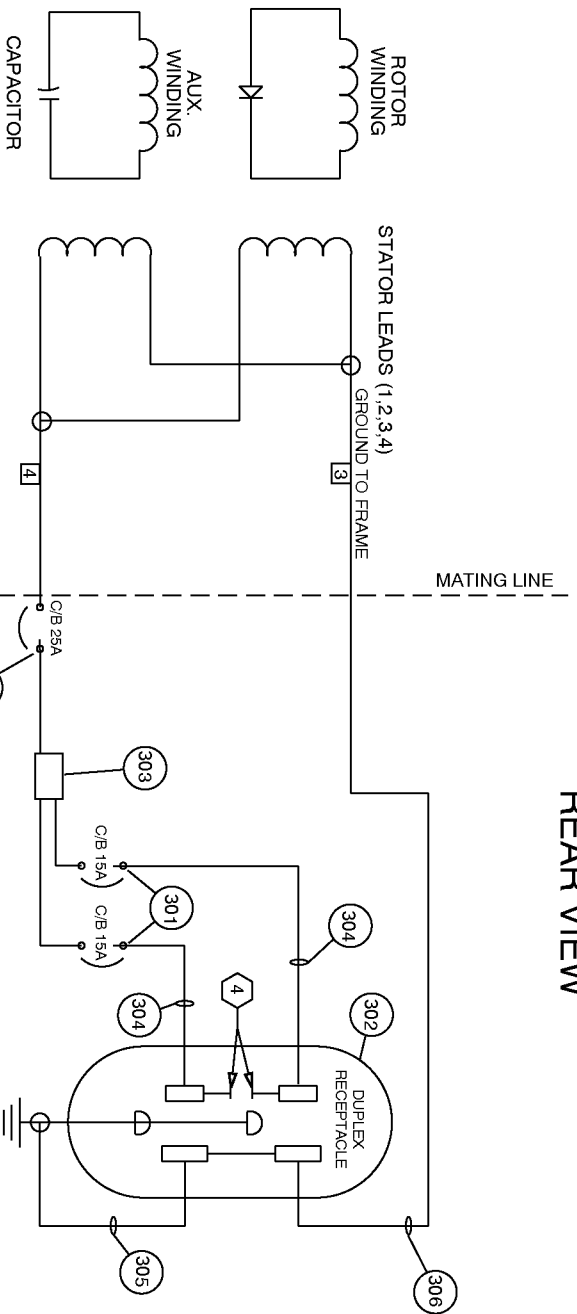

101 ORIENT WITH VENTS DOWNWARD AS SHOWN

102

103
TORQUE
204-264 IN-LBS

105 TORQUE UNTIL THREADS RUN OUT

109

110
112 TORQUE 60-70 IN-LBS

113

116
117 TORQUE 30-40 IN-LBS

104
106
107
108 TORQUE 120-144 IN-LBS

SHOWN FOR
REFERENCE ONLY

SCALE 1:1
CAPACITOR WIRING

121 INSERT INTO O-RING
GROOVE, PART OF 10

ENDCOVER REAR VIEW

Parts List for 919-67003 Type 1

Item Number	Part Number	Description	Qty Required
1	000000-00	No Longer Available	1
4	GS-0117	LUG GROUND	1
5	GS-0118	STRAP GROUND	1
14	SSF-8150	NUT .312-18 UNC HEX	1
15	SSF-928	SCREW .313-18X.875 H	1
16	SS-12-CD	SCREW .313-18X.750 H	1
17	5140123-06	SCREW	1
18	SSF-553-1	SCREW #10-24X.563 TH	1
19	N017772	LOCK WASHER	1
20	000000-00	No Longer Available	1
22	SSN-632	WASHER .875 OD .375	1
26	GS-0443	CAP FUEL TANK	1
27	Z-A14582	HOSE FUEL	1
28	GS-0227	CLAMP FUEL .50	1
29	91895680	SCREW .250-20X.750 H	1
30	N103455	GROMMET	1
34	39124607	SCREW .250-20X.625 H	1
35	000000-00	No Longer Available	1
36	000000-00	No Longer Available	1
37	330016-13	WASHER	1
101	Z-D26576	ASSY GEN SERVICE 2.7	1
102	5130235-00	LOCK WASHER	1
103	SSF-616-ZN	SCREW .313-24X1.00 H	1
104	Z-D26576	ASSY GEN SERVICE 2.7	1
104	D27092	KIT SERVICE FOCUS MO	1
105	000000-00	No Longer Available	1
106	Z-D26576	ASSY GEN SERVICE 2.7	1

Parts List for 919-67003 Type 1

Item Number	Part Number	Description	Qty Required
106	D27092	KIT SERVICE FOCUS MO	1
107	330016-13	WASHER	1
108	SSF-576	NUT .313-24 HEX W/KE	1
112	SSF-575	NUT .250-20 HEX W/KE	1
113	GS-0873	CAPACITOR 25UF 3% 37	1
116	GS-0595	BRACKET CAPACITOR 2.	1
117	SSF-553-1	SCREW #10-24X.563 TH	1
121	GS-0862	O-RING ROTOR BEARING	1
202	SSF-583	SCREW #6-32X.500 PAN	1
203	SSF-584	NUT #6-32 SPEED SELF	1
204	SSF-595	NUT .438-28 UNEF HEX	1
205	Z-GS-0024	BREAKER CIRCUIT 125/	1
206	Z-D20573	BREAKER CIRCUIT 125/	1
301	Z-GS-0024	BREAKER CIRCUIT 125/	1
304	000000-00	No Longer Available	1
305	000000-00	No Longer Available	1
306	000000-00	No Longer Available	1
307	Z-D20573	BREAKER CIRCUIT 125/	1