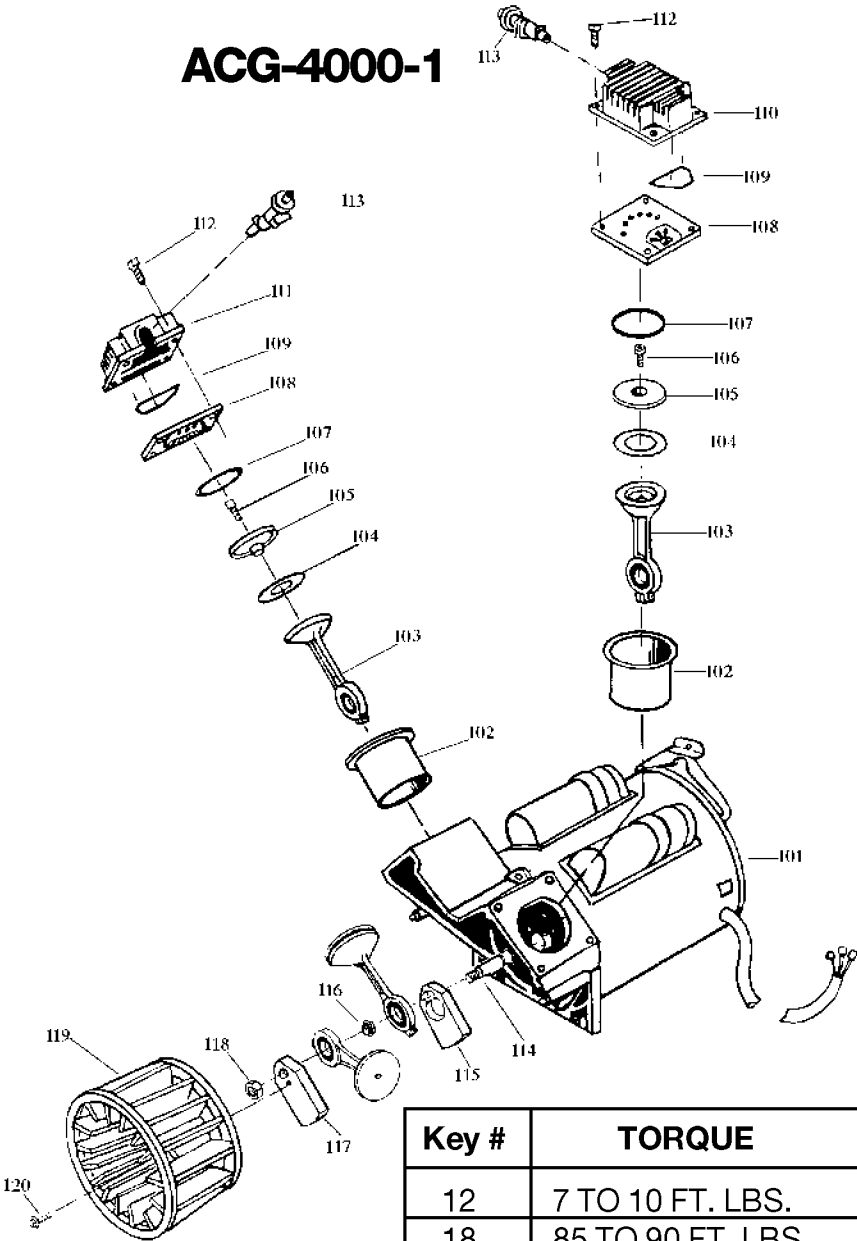

# ACG-4000-1

Key #	TORQUE
12	7 TO 10 FT. LBS.
18	85 TO 90 FT. LBS.
20	75 TO 90 IN. LBS.
* TORQUE WRENCH MUST BE USED	

## Parts List for IR500TVE60V Type 0

Item Number	Part Number	Description	Qty Required
1	DAC-243	SHROUD REAR TWIN CYL	1
2	DAC-244	SHROUD FRONT TWIN CY	1
3	000000-00	No Longer Available	1
4	SSG-3102	ORING .176 X .070 IS	3
5	ACG-13	COVER INTAKE MUFFLER	1
6	ACG-12	ELEMENT FILTER INTAK	1
7	SSF-554	SCREW #10-14X2.50 PA	2
8	000000-00	No Longer Available	1
9	ACG-41	TUBE OUTLET 60G RIGH	1
10	000000-00	No Longer Available	1
11	SSP-7812	ASSY NUT SLEEVE 1/2	2
12	SSF-550	NUT .750-16 UNF COMP	2
13	CAC-1120	SLEEVE SILICONE	2
14	000000-00	No Longer Available	1
15	SS-8553	CONNECTOR BODY	1
16	SSP-7811	ASSY NUT SLEEVE 1/4	1
17	ACG-58	TUBE PRESSURE RELIEF	1
18	SSP-7811	ASSY NUT SLEEVE 1/4	1
19	000000-00	No Longer Available	1
20	33821-00	BUSHING	1
20	438010040063	HEYCO BUSHINGS	1
21	GA-360-B	GAUGE 300 PSI BACK M	1
22	TIA-4150	VALVE SAFETY 150 .25	1
23	000000-00	No Longer Available	1
24	N000323	VALVE GLOBE 200 PSI	1
25	000000-00	No Longer Available	1
26	ACG-18	CUP SADDLE MOUNT	2