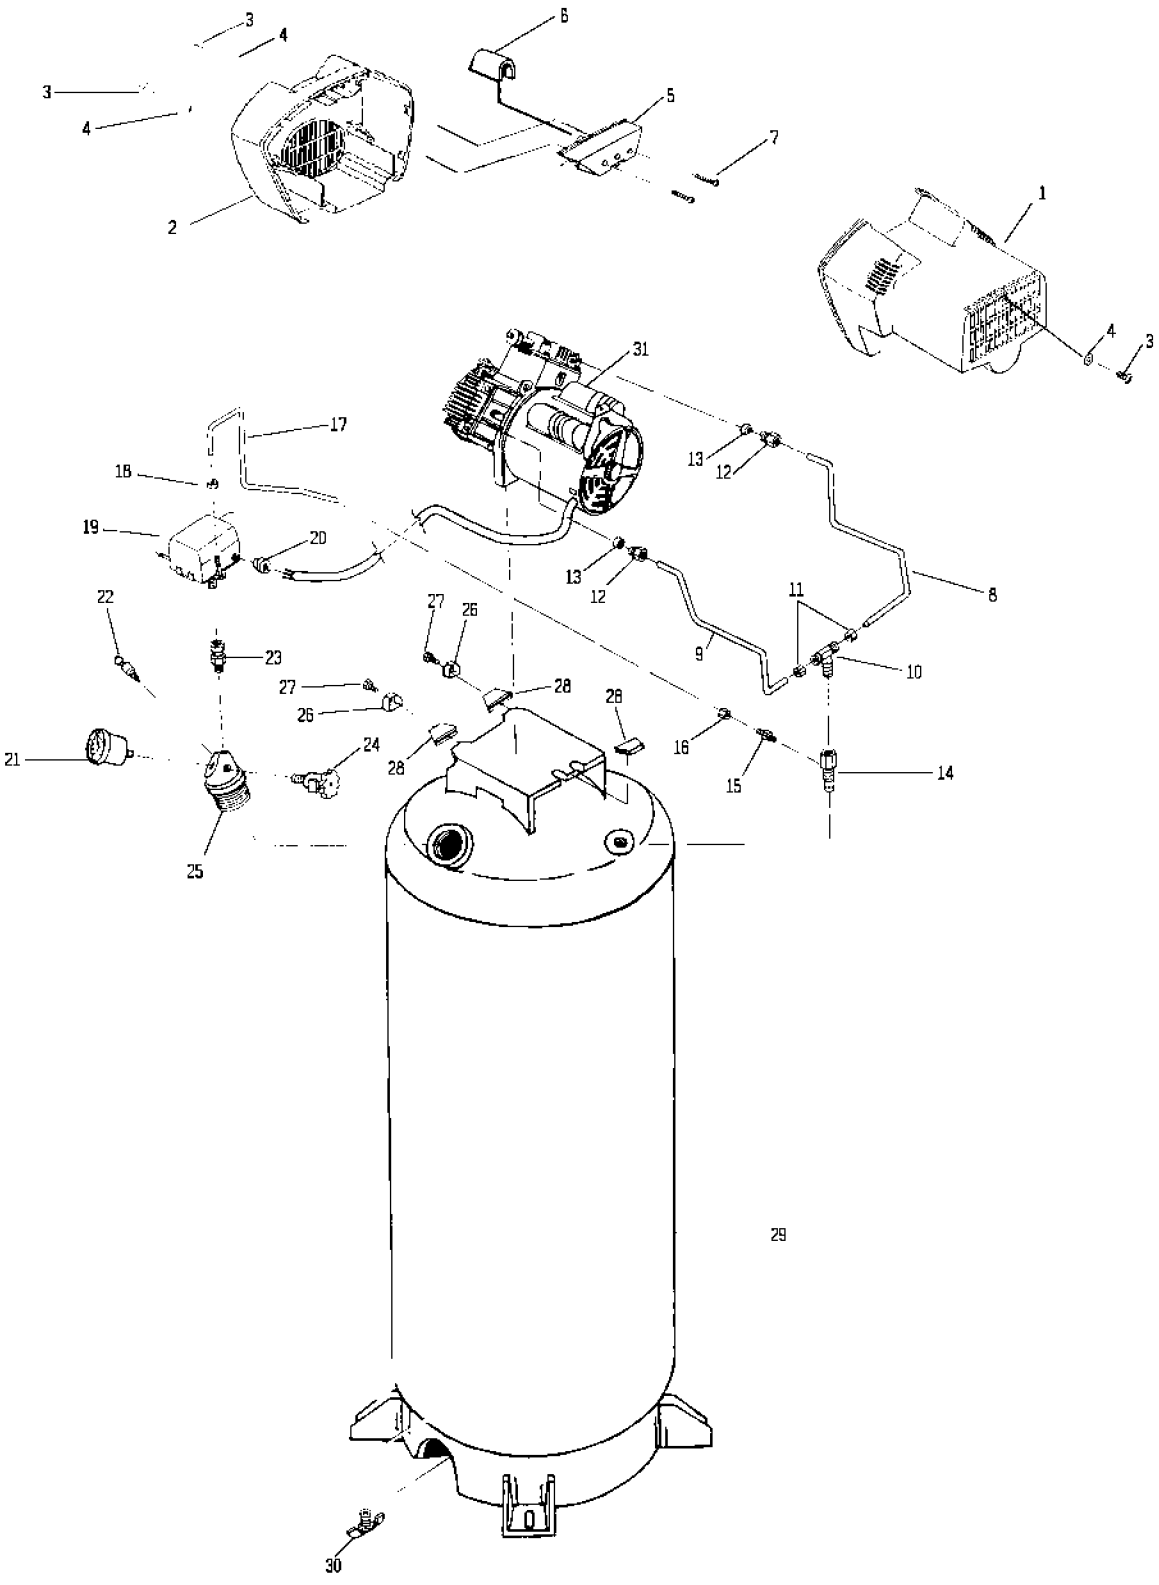

# ACG-4000-1

Key #	TORQUE
12	7 TO 10 FT. LBS.
18	85 TO 90 FT. LBS.
20	75 TO 90 IN. LBS.
* TORQUE WRENCH MUST BE USED	

## Parts List for IR500TVE60V Type 0

Item Number	Part Number	Description	Qty Required
1	DAC-243	SHROUD REAR TWIN CYL	1
2	DAC-244	SHROUD FRONT TWIN CY	1
3	000000-00	No Longer Available	1
4	SSG-3102	ORING .176 X .070 IS	3
5	ACG-13	COVER INTAKE MUFFLER	1
6	ACG-12	ELEMENT FILTER INTAK	1
7	SSF-554	SCREW #10-14X2.50 PA	2
8	000000-00	No Longer Available	1
9	ACG-41	TUBE OUTLET 60G RIGH	1
10	000000-00	No Longer Available	1
11	SSP-7812	ASSY NUT SLEEVE 1/2	2
12	SSF-550	NUT .750-16 UNF COMP	2
13	CAC-1120	SLEEVE SILICONE	2
14	000000-00	No Longer Available	1
15	SS-8553	CONNECTOR BODY	1
16	SSP-7811	ASSY NUT SLEEVE 1/4	1
17	ACG-58	TUBE PRESSURE RELIEF	1
18	SSP-7811	ASSY NUT SLEEVE 1/4	1
19	000000-00	No Longer Available	1
20	33821-00	BUSHING	1
20	438010040063	HEYCO BUSHINGS	1
21	GA-360-B	GAUGE 300 PSI BACK M	1
22	TIA-4150	VALVE SAFETY 150 .25	1
23	000000-00	No Longer Available	1
24	N000323	VALVE GLOBE 200 PSI	1
25	000000-00	No Longer Available	1
26	ACG-18	CUP SADDLE MOUNT	2