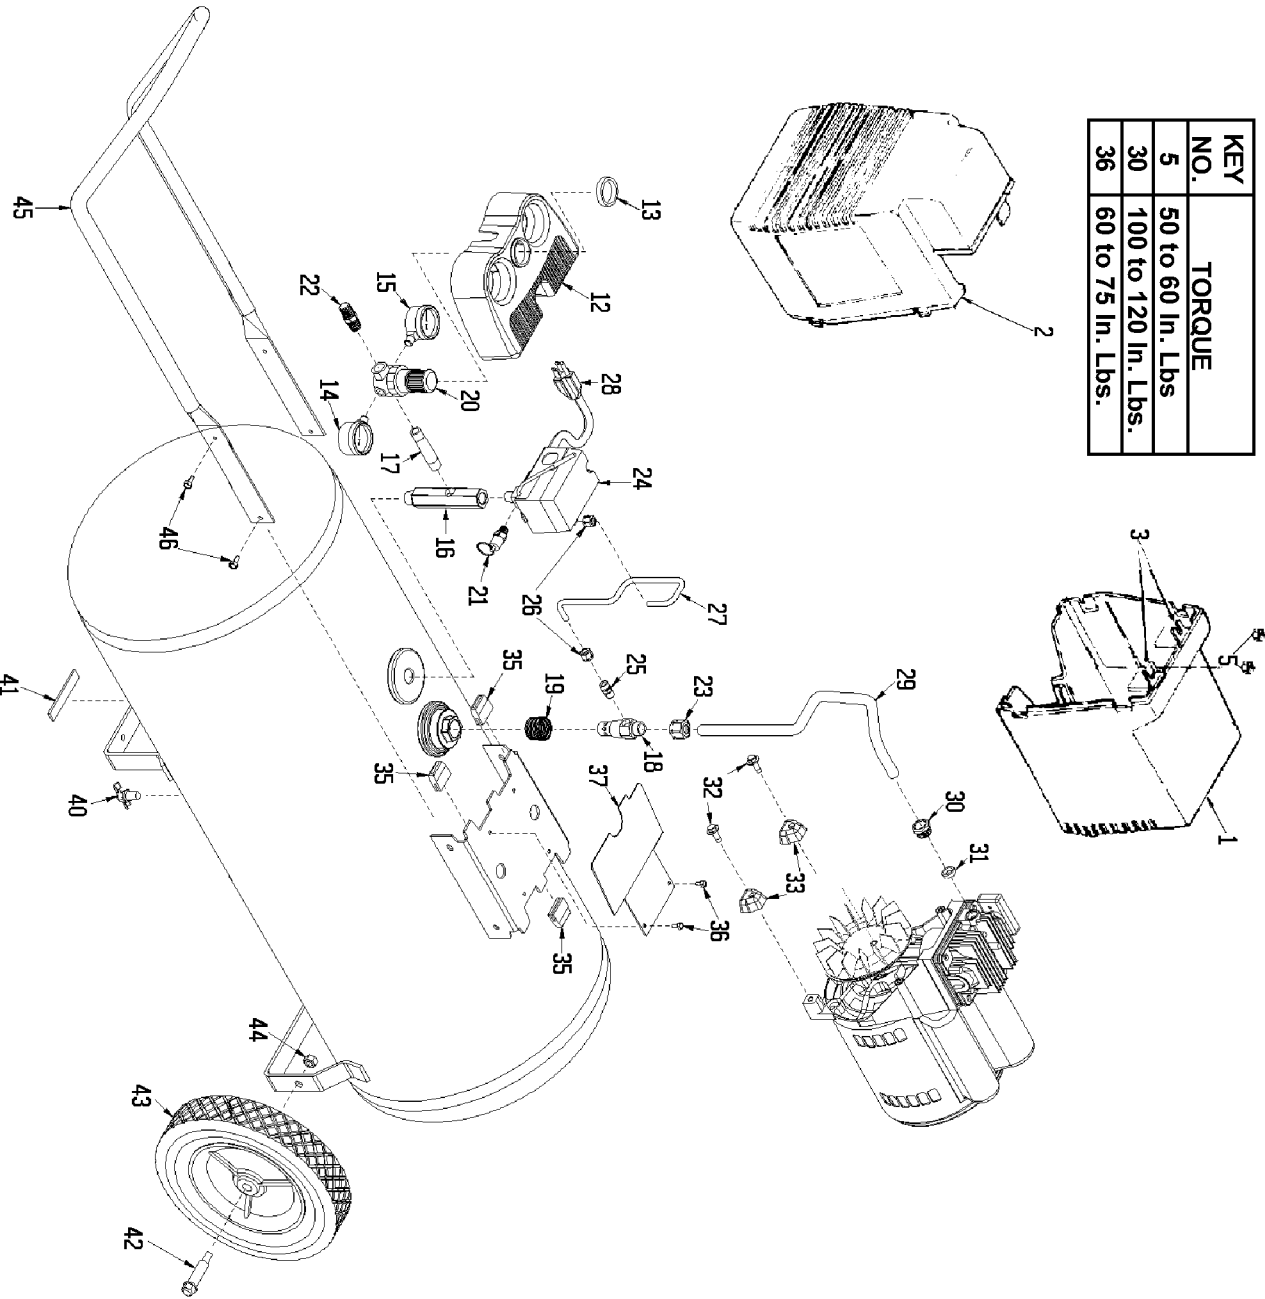

KEY NO.	TORQUE
5	50 to 60 In. Lbs
30	100 to 120 In. Lbs.
36	60 to 75 In. Lbs.

## Parts List for RAC100E8AD Type 2

Item Number	Part Number	Description	Qty Required
1	000000-00	No Longer Available	1
2	000000-00	No Longer Available	1
3	CAC-1121	BRACKET SHROUD	2
5	038738-00	NUT	2
12	000000-00	No Longer Available	1
13	CAC-61	RING PANEL MOUNTING	1
14	AC-0009-1	GAUGE RIGHT HAND	1
15	Z-AC-0010-1	GAUGE LEFT HAND	1
16	AC-0027-2	STANDPIPE BRASS MALE	1
17	SSP-480	NIPPLE 1/4-18 NPT X	1
18	A19711	VALVE CHECK 1/2NPT X	1
19	SSP-490-1	BUSHING FACE 3/4 X 1	1
20	AC-0007	REGULATOR 4PORT P1P2	1
21	97503734	VALVE SAFETY 150 .12	1
22	D26889	ADAPTER .25 NPT X .2	1
23	SSP-7813	ASSY NUT SLEEVE 3/8	1
24	5140112-18	PRESSURE SWITCH	1
25	SS-8553	CONNECTOR BODY	1
26	SSP-7811	ASSY NUT SLEEVE 1/4	2
27	AC-0160	TUBE PRES REL .250OD	1
28	SUDL-403-1	ASSY CORD POWER SJT	1
29	000000-00	No Longer Available	1
30	SSP-7821-1	NUT .563-18 UNF HEX	3
31	CAC-1120	SLEEVE SILICONE	1
32	91895680	SCREW .250-20X.750 H	1
33	ACG-18	CUP SADDLE MOUNT	2
35	ACG-19	ISOLATOR 3 POINT MOU	3

## Parts List for RAC100E8AD Type 2

Item Number	Part Number	Description	Qty Required
36	SSF-953-ZN	SCREW #10X.625 HHW S	2
37	AC-0047	GUARD FAN	1
40	N286039	DRAIN VALVE	1
41	SUDL-6-1	STRIP RUBBER FOOT	1
42	CAC-60	BOLT .375-16X2.25 UN	2
43	000000-00	No Longer Available	2
44	SSF-8080-ZN	NUT .375-16 UNC-2B H	2
45	000000-00	No Longer Available	1
46	SSF-981	SCREW .250-14X.500 H	4
50	KK-4981	KIT MUFFLER FILTER	1
51	DAC-143	FILTER INTAKE	1
52	KK-4981	KIT MUFFLER FILTER	1
53	KK-4981	KIT MUFFLER FILTER	1
54	000000-00	No Longer Available	1
55	000000-00	No Longer Available	1
56	SSF-990	SCREW .250-20X1.25 U	1
57	ACG-45	ORING P/L HEAD	1
58	000000-00	No Longer Available	1
59	SSG-8156	ORING 2.759/2.719ID	1
60	KK-4835	KIT CONNECTING ROD L	1
61	KK-4835	KIT CONNECTING ROD L	1
62	000000-00	No Longer Available	1
62	Z-MO-9045	MOTOR P/L 3PT STD	1
65	000000-00	No Longer Available	1
66	SSF-3153	SCREW .313-18X.500 U	1
67	KK-5018	KIT FAN	1
68	KK-5018	KIT FAN	1