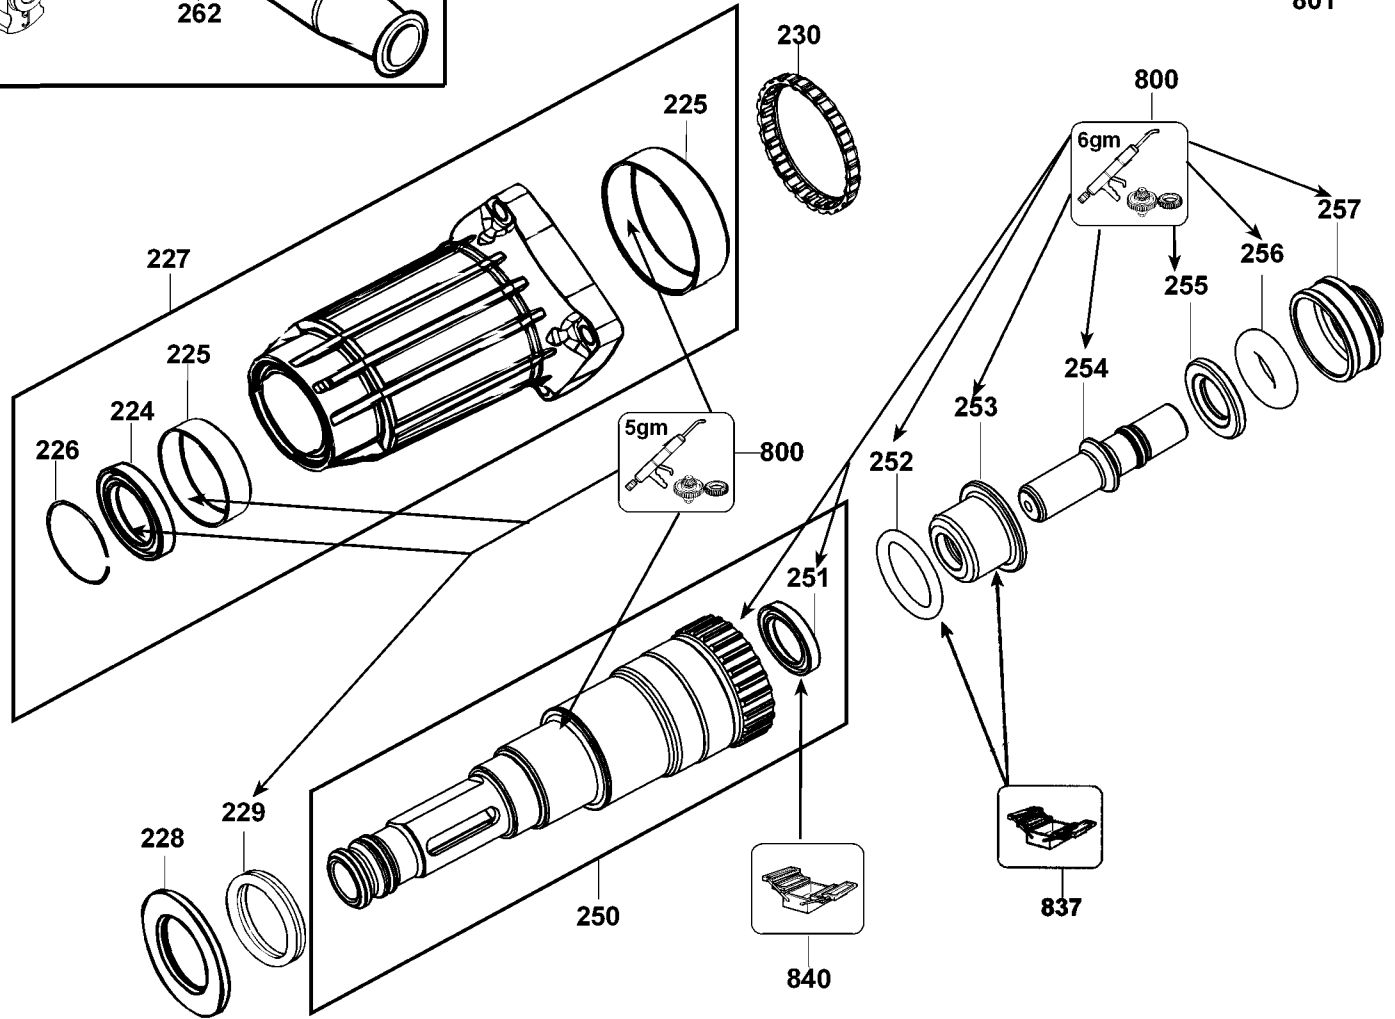

260

Parts List for D25730K Type 2

Item Number	Part Number	Description	Qty Required
1	N019871	REPAIR KIT	1
2	586415-00	GUIDE ASSY.	1
3	585171-00	COVER HANDLE	1
4	588639-00	BELLOWS	1
5	586045-00	LENS	1
6	586411-00	ROLLER	1
7	587114-01	TRIGGER	1
8	581070-00	SWITCH	1
9	587090-00	HANDLE COVER	1
11	330065-08	SCREW	18
13	821070	CORD CLAMP	1
14	330100-03	CORD SET	1
15	477448-00	LOCK ASSY	1
16	494477-00	STOP	2
17	586414-00	GUIDE ROD	1
18	587085-01	SWITCH HANDLE	1
19	586413-00	DRIVER	2
20	1005496-00	BUSHING	2
21	N019871	REPAIR KIT	1
22	949886-33	SCREW	1
24	330019-33	SCREW	1
28	577746-00	RING	1
29	586597-00	GUARD ASSY.	1
30	586412-00	AXLE	2
31	588640-00	BELLOWS	1
32	586423-00	CARRIER	1
33	586421-00	SPRING COMPRESSION	1

Parts List for D25730K Type 2

Item Number	Part Number	Description	Qty Required
34	586422-00	RETAINER	1
35	492486-00	ARMATURE,120V	1
36	330019-30	SCREW	2
37	585169-00	MOTOR COVER	1
38	403395-00	CORD PROTECTOR	1
39	492488-00	FIELD, 120V	1
40	577745-00	BALL BEARING	1
41	590191-00	SLEEVE,INSULATE	1
42	586435-00	LEVER	1
43	586436-00	AXLE	1
44	489257-00	BRUSH,PAIR	1
45	487377-00	BRUSH SPRING	2
46	586611-00	FAN ASSEMBLY	1
47	324119-02	SCREW	1
48	586618-00	BAFFLE	1
49	330019-30	SCREW	2
50	662695-03	ELECTRONIC MOD.	1
51	477287-02	SWITCH,MICRO	1
52	587082-00	END CAP	1
53	491755-01	SLIDER	1
54	479165-00	RETAINER	1
55	491754-00	CABLE	1
57	586610-03	MOTOR HOUSING ASSY.	1
99	326467-00	DETENT	1
100	000000-00	No Longer Available	1
101	477287-01	SWITCH,MICRO	1
102	324007-11	SCREW	22