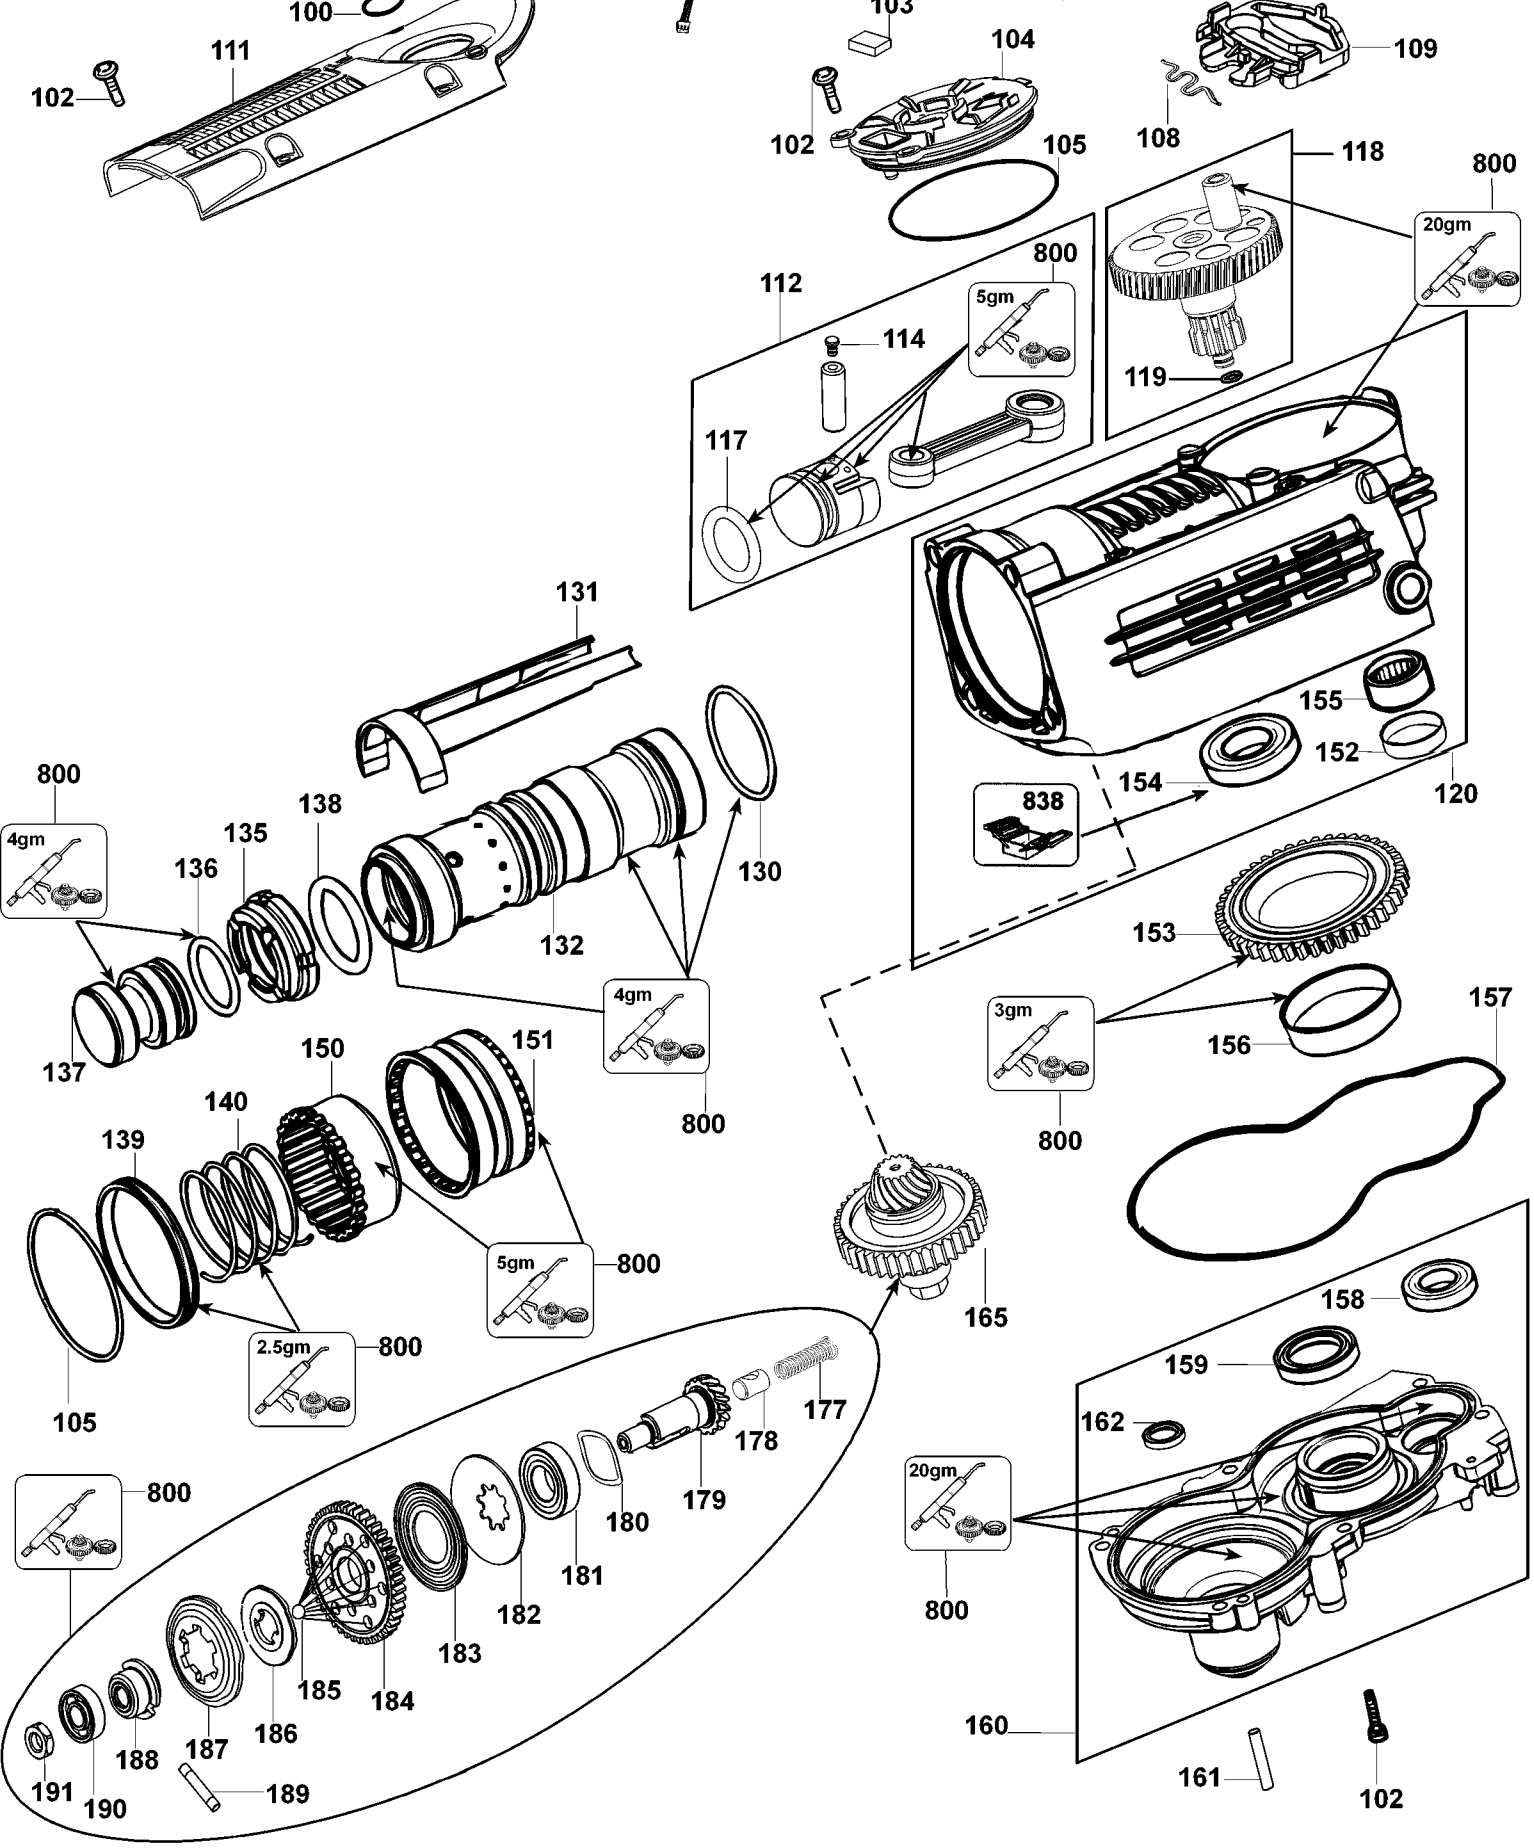

260

Parts List for D25730K Type 2

Item Number	Part Number	Description	Qty Required
1	N019871	REPAIR KIT	1
2	586415-00	GUIDE ASSY.	1
3	585171-00	COVER HANDLE	1
4	588639-00	BELLOWS	1
5	586045-00	LENS	1
6	586411-00	ROLLER	1
7	587114-01	TRIGGER	1
8	581070-00	SWITCH	1
9	587090-00	HANDLE COVER	1
11	330065-08	SCREW	18
13	821070	CORD CLAMP	1
14	330100-03	CORD SET	1
15	477448-00	LOCK ASSY	1
16	494477-00	STOP	2
17	586414-00	GUIDE ROD	1
18	587085-01	SWITCH HANDLE	1
19	586413-00	DRIVER	2
20	1005496-00	BUSHING	2
21	N019871	REPAIR KIT	1
22	949886-33	SCREW	1
24	330019-33	SCREW	1
28	577746-00	RING	1
29	586597-00	GUARD ASSY.	1
30	586412-00	AXLE	2
31	588640-00	BELLOWS	1
32	586423-00	CARRIER	1
33	586421-00	SPRING COMPRESSION	1

Parts List for D25730K Type 2

Item Number	Part Number	Description	Qty Required
153	488688-00	GEAR	1
154	577745-02	BEARING BALL	1
155	489245-00	NEEDLE BEARING	1
156	489239-00	BEARING BUSH	1
157	586022-00	SEAL	1
158	330003-39	BEARING,BALL	1
159	327141-08	SEAL	1
160	489247-00	HOUSING ASSY.	1
161	586392-00	PIN	1
162	586403-00	SEAL	1
165	494607-00	CLUTCH ASSEMBLY	1
177	491804-00	COMPRESSION SPRING	1
178	491802-00	BOLT	1
179	494609-00	SHAFT	1
180	479947-00	WASHER SPRING	1
181	323872-06	BEARING BALL	1
182	586394-00	CUP	1
183	586386-00	THRUST PLATE	1
184	494610-00	GEAR	1
185	368247-00	BALL	12
186	491806-00	DISC	1
187	586390-00	DISC	1
188	586388-00	BEARING BUSH	1
189	586393-00	PIN	1
190	330003-26	BEARING,BALL	1
191	586402-00	NUT	1
200	487238-01	SEAL	1