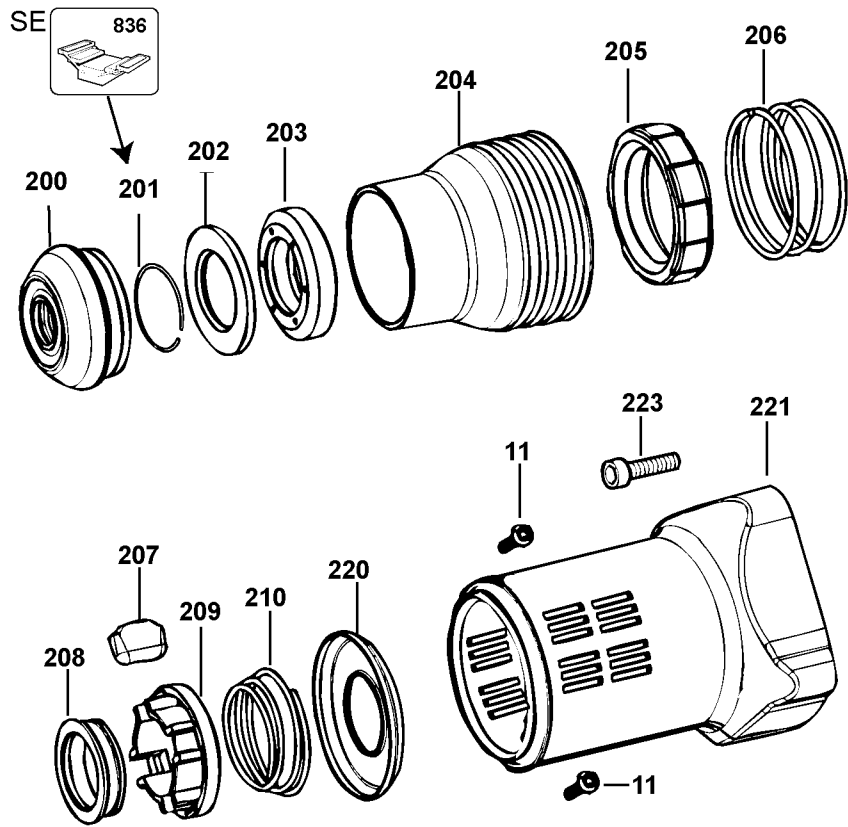

SE

SE

Parts List for D25763K Type 1

Item Number	Part Number	Description	Qty Required
1	492486-00	ARMATURE,120V	1
2	492488-00	FIELD, 120V	1
3	587274-00	SWITCH	1
4	489257-00	BRUSH,PAIR	1
6	577746-00	RING	1
7	577745-00	BALL BEARING	1
8	590191-00	SLEEVE,INSULATE	1
9	N053065-02	MOTOR HOUSING	1
10	1006393-00	FAN	1
11	330065-08	SCREW	2
15	324119-02	SCREW	1
16	N029960	FAN BAFFLE	1
17	330065-08	SCREW	19
18	N053984	GACC MODULE ASSEMBLY	1
19	N022762-00	MOTOR COVER	1
20	N026164	END CAP	1
25	N081352	LEVER ASSY.	1
27	1005672-00	SCREW	1
28	N026163-00	SUPPORT PLATE	1
29	1007569-00	SPRING	1
30	1007567-00	BUSHING	1
35	1007566-00	STOP	1
36	1007565-00	BELLOWS	1
37	1006579-00	SWITCH HANDLE	1
38	587114-01	TRIGGER	1
39	1006580-00	HANDLE COVER	1
40	N019514	TRIGGER,LOCK-ON	1

Parts List for D25763K Type 1

Item Number	Part Number	Description	Qty Required
45	1007871-00	WIRE HARNESS	1
46	1008678-00	BELLOWS	1
47	N038214	BUSHING	2
48	N062047	PIN	1
49	N030728	LENS	1
50	1008391-00	COVER	1
55	821070	CORD CLAMP	1
56	323091-01	PROTECTOR,CORD	1
57	330100-04	CORDSET	1
58	324007-11	SCREW	4
70	N015311	CONNECTOR	1
71	326619-00	SCREW	1
100	326467-00	DETENT	1
101	N019533	MICRO SWITCH	1
102	324007-11	SCREW	18
103	488067-00	FILTER	1
104	N027968	GEARCASE COVER	1
105	323711-56	O-RING	1
106	323711-48	O-RING	1
107	586032-00	ECCENTRIC	1
108	323395-32	SPRING	2
109	N027969	SLIDER	1
110	586038-00	SELECTOR	1
111	585168-03	COVER, TOP	1
112	N079390	PISTON KIT	1
113	N027970	RETAINER	1
116	N029957	CLIP	1