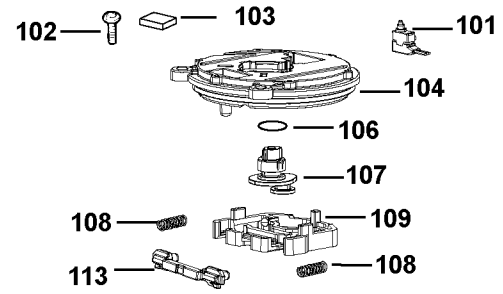

SE

SE

Parts List for D25763K Type 1

Item Number	Part Number	Description	Qty Required
1	492486-00	ARMATURE,120V	1
2	492488-00	FIELD, 120V	1
3	587274-00	SWITCH	1
4	489257-00	BRUSH,PAIR	1
6	577746-00	RING	1
7	577745-00	BALL BEARING	1
8	590191-00	SLEEVE,INSULATE	1
9	N053065-02	MOTOR HOUSING	1
10	1006393-00	FAN	1
11	330065-08	SCREW	2
15	324119-02	SCREW	1
16	N029960	FAN BAFFLE	1
17	330065-08	SCREW	19
18	N053984	GACC MODULE ASSEMBLY	1
19	N022762-00	MOTOR COVER	1
20	N026164	END CAP	1
25	N081352	LEVER ASSY.	1
27	1005672-00	SCREW	1
28	N026163-00	SUPPORT PLATE	1
29	1007569-00	SPRING	1
30	1007567-00	BUSHING	1
35	1007566-00	STOP	1
36	1007565-00	BELLOWS	1
37	1006579-00	SWITCH HANDLE	1
38	587114-01	TRIGGER	1
39	1006580-00	HANDLE COVER	1
40	N019514	TRIGGER,LOCK-ON	1

Parts List for D25763K Type 1

Item Number	Part Number	Description	Qty Required
45	1007871-00	WIRE HARNESS	1
46	1008678-00	BELLOWS	1
47	N038214	BUSHING	2
48	N062047	PIN	1
49	N030728	LENS	1
50	1008391-00	COVER	1
55	821070	CORD CLAMP	1
56	323091-01	PROTECTOR,CORD	1
57	330100-04	CORDSET	1
58	324007-11	SCREW	4
70	N015311	CONNECTOR	1
71	326619-00	SCREW	1
100	326467-00	DETENT	1
101	N019533	MICRO SWITCH	1
102	324007-11	SCREW	18
103	488067-00	FILTER	1
104	N027968	GEARCASE COVER	1
105	323711-56	O-RING	1
106	323711-48	O-RING	1
107	586032-00	ECCENTRIC	1
108	323395-32	SPRING	2
109	N027969	SLIDER	1
110	586038-00	SELECTOR	1
111	585168-03	COVER, TOP	1
112	N079390	PISTON KIT	1
113	N027970	RETAINER	1
116	N029957	CLIP	1