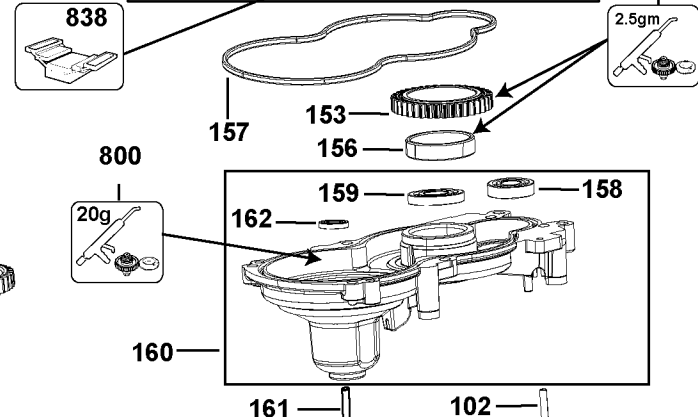

SE

SE

Parts List for D25763K Type 1

Item Number	Part Number	Description	Qty Required
1	492486-00	ARMATURE,120V	1
2	492488-00	FIELD, 120V	1
3	587274-00	SWITCH	1
4	489257-00	BRUSH,PAIR	1
6	577746-00	RING	1
7	577745-00	BALL BEARING	1
8	590191-00	SLEEVE,INSULATE	1
9	N053065-02	MOTOR HOUSING	1
10	1006393-00	FAN	1
11	330065-08	SCREW	2
15	324119-02	SCREW	1
16	N029960	FAN BAFFLE	1
17	330065-08	SCREW	19
18	N053984	GACC MODULE ASSEMBLY	1
19	N022762-00	MOTOR COVER	1
20	N026164	END CAP	1
25	N081352	LEVER ASSY.	1
27	1005672-00	SCREW	1
28	N026163-00	SUPPORT PLATE	1
29	1007569-00	SPRING	1
30	1007567-00	BUSHING	1
35	1007566-00	STOP	1
36	1007565-00	BELLOWS	1
37	1006579-00	SWITCH HANDLE	1
38	587114-01	TRIGGER	1
39	1006580-00	HANDLE COVER	1
40	N019514	TRIGGER,LOCK-ON	1

Parts List for D25763K Type 1

Item Number	Part Number	Description	Qty Required
45	1007871-00	WIRE HARNESS	1
46	1008678-00	BELLOWS	1
47	N038214	BUSHING	2
48	N062047	PIN	1
49	N030728	LENS	1
50	1008391-00	COVER	1
55	821070	CORD CLAMP	1
56	323091-01	PROTECTOR,CORD	1
57	330100-04	CORDSET	1
58	324007-11	SCREW	4
70	N015311	CONNECTOR	1
71	326619-00	SCREW	1
100	326467-00	DETENT	1
101	N019533	MICRO SWITCH	1
102	324007-11	SCREW	18
103	488067-00	FILTER	1
104	N027968	GEARCASE COVER	1
105	323711-56	O-RING	1
106	323711-48	O-RING	1
107	586032-00	ECCENTRIC	1
108	323395-32	SPRING	2
109	N027969	SLIDER	1
110	586038-00	SELECTOR	1
111	585168-03	COVER, TOP	1
112	N079390	PISTON KIT	1
113	N027970	RETAINER	1
116	N029957	CLIP	1