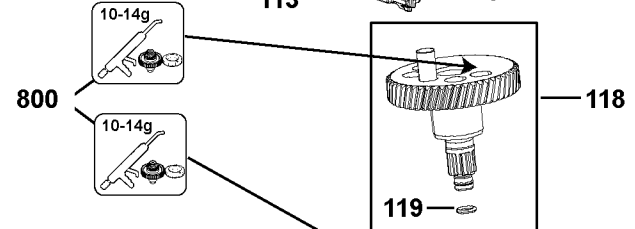

SE

SE

Parts List for D25763K Type 1

Item Number	Part Number	Description	Qty Required
1	492486-00	ARMATURE,120V	1
2	492488-00	FIELD, 120V	1
3	587274-00	SWITCH	1
4	489257-00	BRUSH,PAIR	1
6	577746-00	RING	1
7	577745-00	BALL BEARING	1
8	590191-00	SLEEVE,INSULATE	1
9	N053065-02	MOTOR HOUSING	1
10	1006393-00	FAN	1
11	330065-08	SCREW	2
15	324119-02	SCREW	1
16	N029960	FAN BAFFLE	1
17	330065-08	SCREW	19
18	N053984	GACC MODULE ASSEMBLY	1
19	N022762-00	MOTOR COVER	1
20	N026164	END CAP	1
25	N081352	LEVER ASSY.	1
27	1005672-00	SCREW	1
28	N026163-00	SUPPORT PLATE	1
29	1007569-00	SPRING	1
30	1007567-00	BUSHING	1
35	1007566-00	STOP	1
36	1007565-00	BELLOWS	1
37	1006579-00	SWITCH HANDLE	1
38	587114-01	TRIGGER	1
39	1006580-00	HANDLE COVER	1
40	N019514	TRIGGER,LOCK-ON	1

Parts List for D25763K Type 1

Item Number	Part Number	Description	Qty Required
45	1007871-00	WIRE HARNESS	1
46	1008678-00	BELLOWS	1
47	N038214	BUSHING	2
48	N062047	PIN	1
49	N030728	LENS	1
50	1008391-00	COVER	1
55	821070	CORD CLAMP	1
56	323091-01	PROTECTOR,CORD	1
57	330100-04	CORDSET	1
58	324007-11	SCREW	4
70	N015311	CONNECTOR	1
71	326619-00	SCREW	1
100	326467-00	DETENT	1
101	N019533	MICRO SWITCH	1
102	324007-11	SCREW	18
103	488067-00	FILTER	1
104	N027968	GEARCASE COVER	1
105	323711-56	O-RING	1
106	323711-48	O-RING	1
107	586032-00	ECCENTRIC	1
108	323395-32	SPRING	2
109	N027969	SLIDER	1
110	586038-00	SELECTOR	1
111	585168-03	COVER, TOP	1
112	N079390	PISTON KIT	1
113	N027970	RETAINER	1
116	N029957	CLIP	1