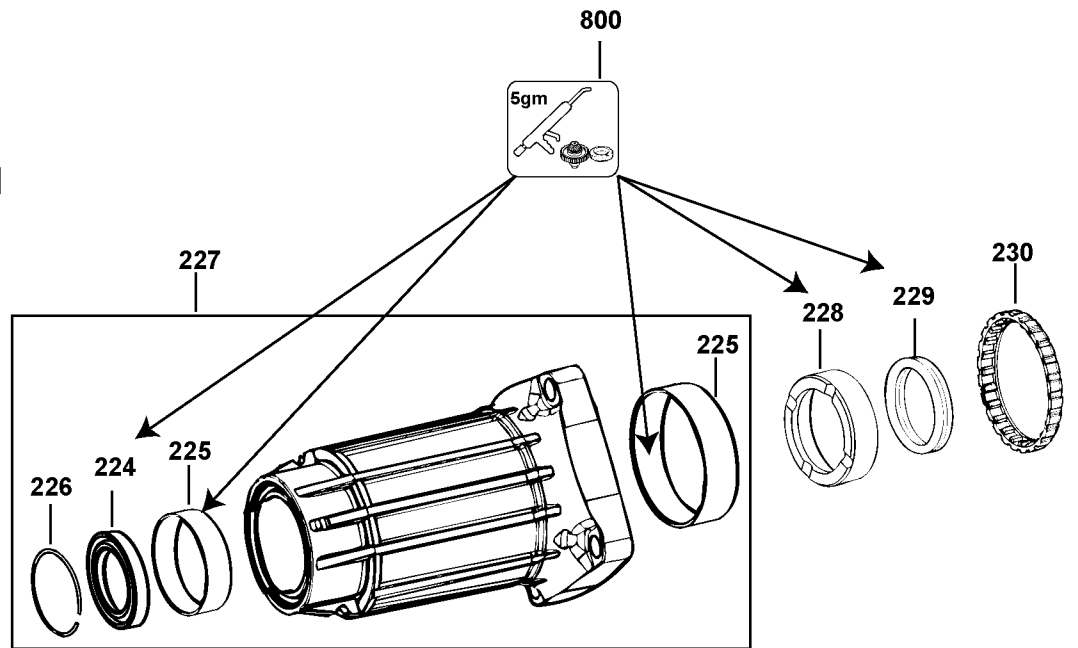

SE

SE

Parts List for D25763K Type 1

Item Number	Part Number	Description	Qty Required
1	492486-00	ARMATURE,120V	1
2	492488-00	FIELD, 120V	1
3	587274-00	SWITCH	1
4	489257-00	BRUSH,PAIR	1
6	577746-00	RING	1
7	577745-00	BALL BEARING	1
8	590191-00	SLEEVE,INSULATE	1
9	N053065-02	MOTOR HOUSING	1
10	1006393-00	FAN	1
11	330065-08	SCREW	2
15	324119-02	SCREW	1
16	N029960	FAN BAFFLE	1
17	330065-08	SCREW	19
18	N053984	GACC MODULE ASSEMBLY	1
19	N022762-00	MOTOR COVER	1
20	N026164	END CAP	1
25	N081352	LEVER ASSY.	1
27	1005672-00	SCREW	1
28	N026163-00	SUPPORT PLATE	1
29	1007569-00	SPRING	1
30	1007567-00	BUSHING	1
35	1007566-00	STOP	1
36	1007565-00	BELLOWS	1
37	1006579-00	SWITCH HANDLE	1
38	587114-01	TRIGGER	1
39	1006580-00	HANDLE COVER	1
40	N019514	TRIGGER,LOCK-ON	1

Parts List for D25763K Type 1

Item Number	Part Number	Description	Qty Required
45	1007871-00	WIRE HARNESS	1
46	1008678-00	BELLOWS	1
47	N038214	BUSHING	2
48	N062047	PIN	1
49	N030728	LENS	1
50	1008391-00	COVER	1
55	821070	CORD CLAMP	1
56	323091-01	PROTECTOR,CORD	1
57	330100-04	CORDSET	1
58	324007-11	SCREW	4
70	N015311	CONNECTOR	1
71	326619-00	SCREW	1
100	326467-00	DETENT	1
101	N019533	MICRO SWITCH	1
102	324007-11	SCREW	18
103	488067-00	FILTER	1
104	N027968	GEARCASE COVER	1
105	323711-56	O-RING	1
106	323711-48	O-RING	1
107	586032-00	ECCENTRIC	1
108	323395-32	SPRING	2
109	N027969	SLIDER	1
110	586038-00	SELECTOR	1
111	585168-03	COVER, TOP	1
112	N079390	PISTON KIT	1
113	N027970	RETAINER	1
116	N029957	CLIP	1