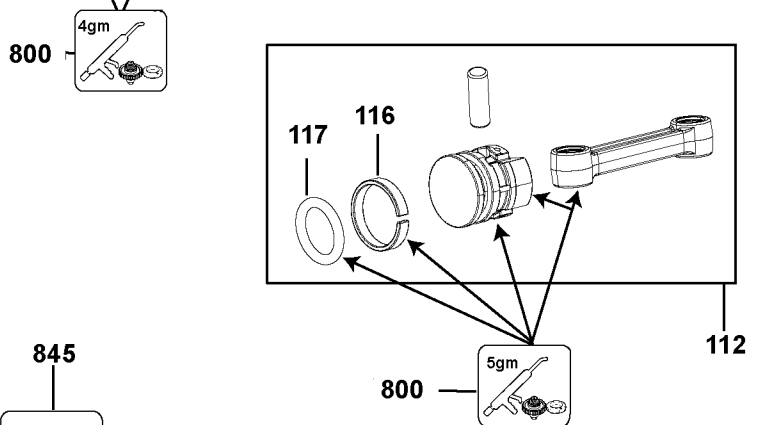

SE

SE

Parts List for D25763K Type 1

Item Number	Part Number	Description	Qty Required
1	492486-00	ARMATURE,120V	1
2	492488-00	FIELD, 120V	1
3	587274-00	SWITCH	1
4	489257-00	BRUSH,PAIR	1
6	577746-00	RING	1
7	577745-00	BALL BEARING	1
8	590191-00	SLEEVE,INSULATE	1
9	N053065-02	MOTOR HOUSING	1
10	1006393-00	FAN	1
11	330065-08	SCREW	2
15	324119-02	SCREW	1
16	N029960	FAN BAFFLE	1
17	330065-08	SCREW	19
18	N053984	GACC MODULE ASSEMBLY	1
19	N022762-00	MOTOR COVER	1
20	N026164	END CAP	1
25	N081352	LEVER ASSY.	1
27	1005672-00	SCREW	1
28	N026163-00	SUPPORT PLATE	1
29	1007569-00	SPRING	1
30	1007567-00	BUSHING	1
35	1007566-00	STOP	1
36	1007565-00	BELLOWS	1
37	1006579-00	SWITCH HANDLE	1
38	587114-01	TRIGGER	1
39	1006580-00	HANDLE COVER	1
40	N019514	TRIGGER,LOCK-ON	1

Parts List for D25763K Type 1

Item Number	Part Number	Description	Qty Required
45	1007871-00	WIRE HARNESS	1
46	1008678-00	BELLOWS	1
47	N038214	BUSHING	2
48	N062047	PIN	1
49	N030728	LENS	1
50	1008391-00	COVER	1
55	821070	CORD CLAMP	1
56	323091-01	PROTECTOR,CORD	1
57	330100-04	CORDSET	1
58	324007-11	SCREW	4
70	N015311	CONNECTOR	1
71	326619-00	SCREW	1
100	326467-00	DETENT	1
101	N019533	MICRO SWITCH	1
102	324007-11	SCREW	18
103	488067-00	FILTER	1
104	N027968	GEARCASE COVER	1
105	323711-56	O-RING	1
106	323711-48	O-RING	1
107	586032-00	ECCENTRIC	1
108	323395-32	SPRING	2
109	N027969	SLIDER	1
110	586038-00	SELECTOR	1
111	585168-03	COVER, TOP	1
112	N079390	PISTON KIT	1
113	N027970	RETAINER	1
116	N029957	CLIP	1