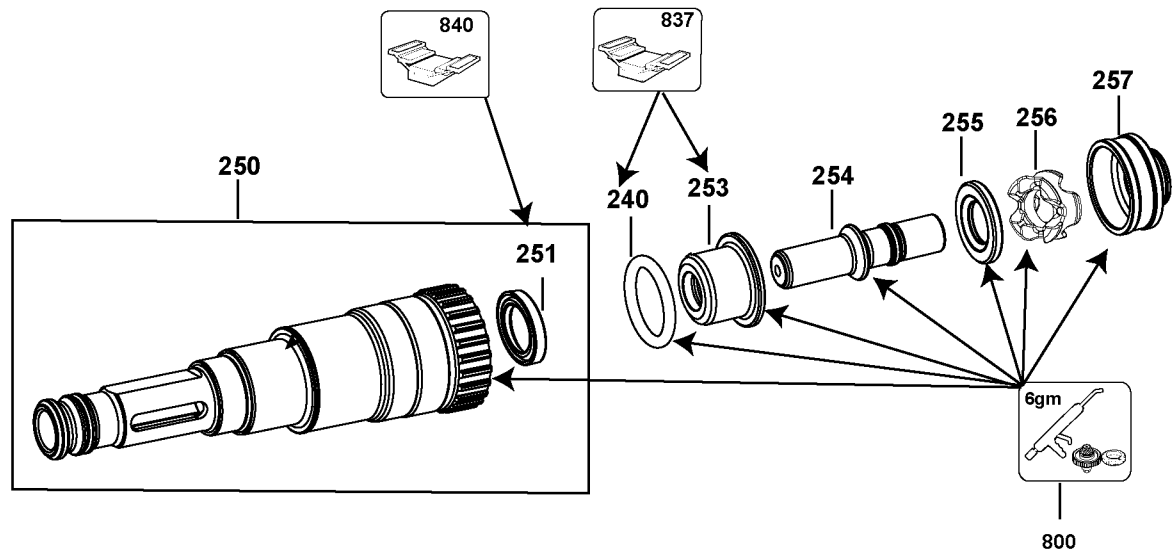

SE

SE

Parts List for D25763K Type 1

Item Number	Part Number	Description	Qty Required
1	492486-00	ARMATURE,120V	1
2	492488-00	FIELD, 120V	1
3	587274-00	SWITCH	1
4	489257-00	BRUSH,PAIR	1
6	577746-00	RING	1
7	577745-00	BALL BEARING	1
8	590191-00	SLEEVE,INSULATE	1
9	N053065-02	MOTOR HOUSING	1
10	1006393-00	FAN	1
11	330065-08	SCREW	2
15	324119-02	SCREW	1
16	N029960	FAN BAFFLE	1
17	330065-08	SCREW	19
18	N053984	GACC MODULE ASSEMBLY	1
19	N022762-00	MOTOR COVER	1
20	N026164	END CAP	1
25	N081352	LEVER ASSY.	1
27	1005672-00	SCREW	1
28	N026163-00	SUPPORT PLATE	1
29	1007569-00	SPRING	1
30	1007567-00	BUSHING	1
35	1007566-00	STOP	1
36	1007565-00	BELLOWS	1
37	1006579-00	SWITCH HANDLE	1
38	587114-01	TRIGGER	1
39	1006580-00	HANDLE COVER	1
40	N019514	TRIGGER,LOCK-ON	1

Parts List for D25763K Type 1

Item Number	Part Number	Description	Qty Required
45	1007871-00	WIRE HARNESS	1
46	1008678-00	BELLOWS	1
47	N038214	BUSHING	2
48	N062047	PIN	1
49	N030728	LENS	1
50	1008391-00	COVER	1
55	821070	CORD CLAMP	1
56	323091-01	PROTECTOR,CORD	1
57	330100-04	CORDSET	1
58	324007-11	SCREW	4
70	N015311	CONNECTOR	1
71	326619-00	SCREW	1
100	326467-00	DETENT	1
101	N019533	MICRO SWITCH	1
102	324007-11	SCREW	18
103	488067-00	FILTER	1
104	N027968	GEARCASE COVER	1
105	323711-56	O-RING	1
106	323711-48	O-RING	1
107	586032-00	ECCENTRIC	1
108	323395-32	SPRING	2
109	N027969	SLIDER	1
110	586038-00	SELECTOR	1
111	585168-03	COVER, TOP	1
112	N079390	PISTON KIT	1
113	N027970	RETAINER	1
116	N029957	CLIP	1