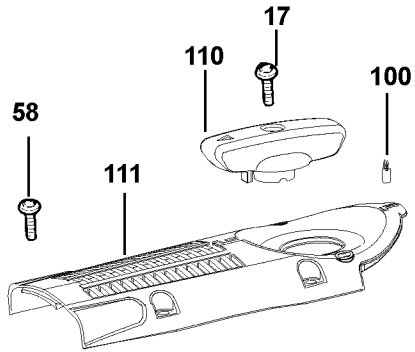

SE

SE

Parts List for D25763K Type 1

Item Number	Part Number	Description	Qty Required
1	492486-00	ARMATURE,120V	1
2	492488-00	FIELD, 120V	1
3	587274-00	SWITCH	1
4	489257-00	BRUSH,PAIR	1
6	577746-00	RING	1
7	577745-00	BALL BEARING	1
8	590191-00	SLEEVE,INSULATE	1
9	N053065-02	MOTOR HOUSING	1
10	1006393-00	FAN	1
11	330065-08	SCREW	2
15	324119-02	SCREW	1
16	N029960	FAN BAFFLE	1
17	330065-08	SCREW	19
18	N053984	GACC MODULE ASSEMBLY	1
19	N022762-00	MOTOR COVER	1
20	N026164	END CAP	1
25	N081352	LEVER ASSY.	1
27	1005672-00	SCREW	1
28	N026163-00	SUPPORT PLATE	1
29	1007569-00	SPRING	1
30	1007567-00	BUSHING	1
35	1007566-00	STOP	1
36	1007565-00	BELLOWS	1
37	1006579-00	SWITCH HANDLE	1
38	587114-01	TRIGGER	1
39	1006580-00	HANDLE COVER	1
40	N019514	TRIGGER,LOCK-ON	1

Parts List for D25763K Type 1

Item Number	Part Number	Description	Qty Required
45	1007871-00	WIRE HARNESS	1
46	1008678-00	BELLOWS	1
47	N038214	BUSHING	2
48	N062047	PIN	1
49	N030728	LENS	1
50	1008391-00	COVER	1
55	821070	CORD CLAMP	1
56	323091-01	PROTECTOR,CORD	1
57	330100-04	CORDSET	1
58	324007-11	SCREW	4
70	N015311	CONNECTOR	1
71	326619-00	SCREW	1
100	326467-00	DETENT	1
101	N019533	MICRO SWITCH	1
102	324007-11	SCREW	18
103	488067-00	FILTER	1
104	N027968	GEARCASE COVER	1
105	323711-56	O-RING	1
106	323711-48	O-RING	1
107	586032-00	ECCENTRIC	1
108	323395-32	SPRING	2
109	N027969	SLIDER	1
110	586038-00	SELECTOR	1
111	585168-03	COVER, TOP	1
112	N079390	PISTON KIT	1
113	N027970	RETAINER	1
116	N029957	CLIP	1