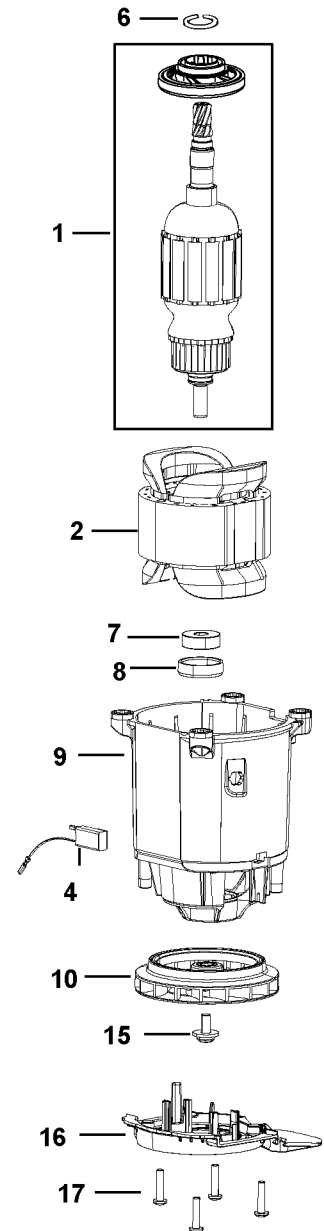

SE

SE

Parts List for D25763K Type 1

Item Number	Part Number	Description	Qty Required
1	492486-00	ARMATURE,120V	1
2	492488-00	FIELD, 120V	1
3	587274-00	SWITCH	1
4	489257-00	BRUSH,PAIR	1
6	577746-00	RING	1
7	577745-00	BALL BEARING	1
8	590191-00	SLEEVE,INSULATE	1
9	N053065-02	MOTOR HOUSING	1
10	1006393-00	FAN	1
11	330065-08	SCREW	2
15	324119-02	SCREW	1
16	N029960	FAN BAFFLE	1
17	330065-08	SCREW	19
18	N053984	GACC MODULE ASSEMBLY	1
19	N022762-00	MOTOR COVER	1
20	N026164	END CAP	1
25	N081352	LEVER ASSY.	1
27	1005672-00	SCREW	1
28	N026163-00	SUPPORT PLATE	1
29	1007569-00	SPRING	1
30	1007567-00	BUSHING	1
35	1007566-00	STOP	1
36	1007565-00	BELLOWS	1
37	1006579-00	SWITCH HANDLE	1
38	587114-01	TRIGGER	1
39	1006580-00	HANDLE COVER	1
40	N019514	TRIGGER,LOCK-ON	1

Parts List for D25763K Type 1

Item Number	Part Number	Description	Qty Required
45	1007871-00	WIRE HARNESS	1
46	1008678-00	BELLOWS	1
47	N038214	BUSHING	2
48	N062047	PIN	1
49	N030728	LENS	1
50	1008391-00	COVER	1
55	821070	CORD CLAMP	1
56	323091-01	PROTECTOR,CORD	1
57	330100-04	CORDSET	1
58	324007-11	SCREW	4
70	N015311	CONNECTOR	1
71	326619-00	SCREW	1
100	326467-00	DETENT	1
101	N019533	MICRO SWITCH	1
102	324007-11	SCREW	18
103	488067-00	FILTER	1
104	N027968	GEARCASE COVER	1
105	323711-56	O-RING	1
106	323711-48	O-RING	1
107	586032-00	ECCENTRIC	1
108	323395-32	SPRING	2
109	N027969	SLIDER	1
110	586038-00	SELECTOR	1
111	585168-03	COVER, TOP	1
112	N079390	PISTON KIT	1
113	N027970	RETAINER	1
116	N029957	CLIP	1