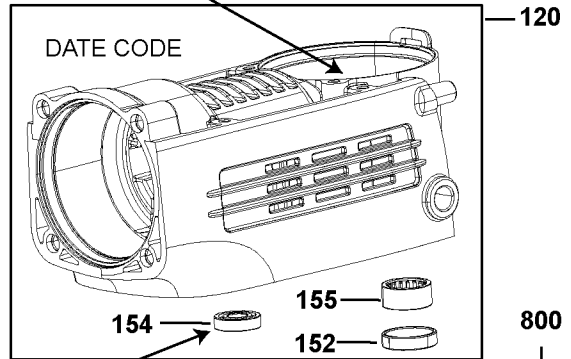

SE

SE

Parts List for D25763K Type 1

Item Number	Part Number	Description	Qty Required
1	492486-00	ARMATURE,120V	1
2	492488-00	FIELD, 120V	1
3	587274-00	SWITCH	1
4	489257-00	BRUSH,PAIR	1
6	577746-00	RING	1
7	577745-00	BALL BEARING	1
8	590191-00	SLEEVE,INSULATE	1
9	N053065-02	MOTOR HOUSING	1
10	1006393-00	FAN	1
11	330065-08	SCREW	2
15	324119-02	SCREW	1
16	N029960	FAN BAFFLE	1
17	330065-08	SCREW	19
18	N053984	GACC MODULE ASSEMBLY	1
19	N022762-00	MOTOR COVER	1
20	N026164	END CAP	1
25	N081352	LEVER ASSY.	1
27	1005672-00	SCREW	1
28	N026163-00	SUPPORT PLATE	1
29	1007569-00	SPRING	1
30	1007567-00	BUSHING	1
35	1007566-00	STOP	1
36	1007565-00	BELLOWS	1
37	1006579-00	SWITCH HANDLE	1
38	587114-01	TRIGGER	1
39	1006580-00	HANDLE COVER	1
40	N019514	TRIGGER,LOCK-ON	1

Parts List for D25763K Type 1

Item Number	Part Number	Description	Qty Required
45	1007871-00	WIRE HARNESS	1
46	1008678-00	BELLOWS	1
47	N038214	BUSHING	2
48	N062047	PIN	1
49	N030728	LENS	1
50	1008391-00	COVER	1
55	821070	CORD CLAMP	1
56	323091-01	PROTECTOR,CORD	1
57	330100-04	CORDSET	1
58	324007-11	SCREW	4
70	N015311	CONNECTOR	1
71	326619-00	SCREW	1
100	326467-00	DETENT	1
101	N019533	MICRO SWITCH	1
102	324007-11	SCREW	18
103	488067-00	FILTER	1
104	N027968	GEARCASE COVER	1
105	323711-56	O-RING	1
106	323711-48	O-RING	1
107	586032-00	ECCENTRIC	1
108	323395-32	SPRING	2
109	N027969	SLIDER	1
110	586038-00	SELECTOR	1
111	585168-03	COVER, TOP	1
112	N079390	PISTON KIT	1
113	N027970	RETAINER	1
116	N029957	CLIP	1