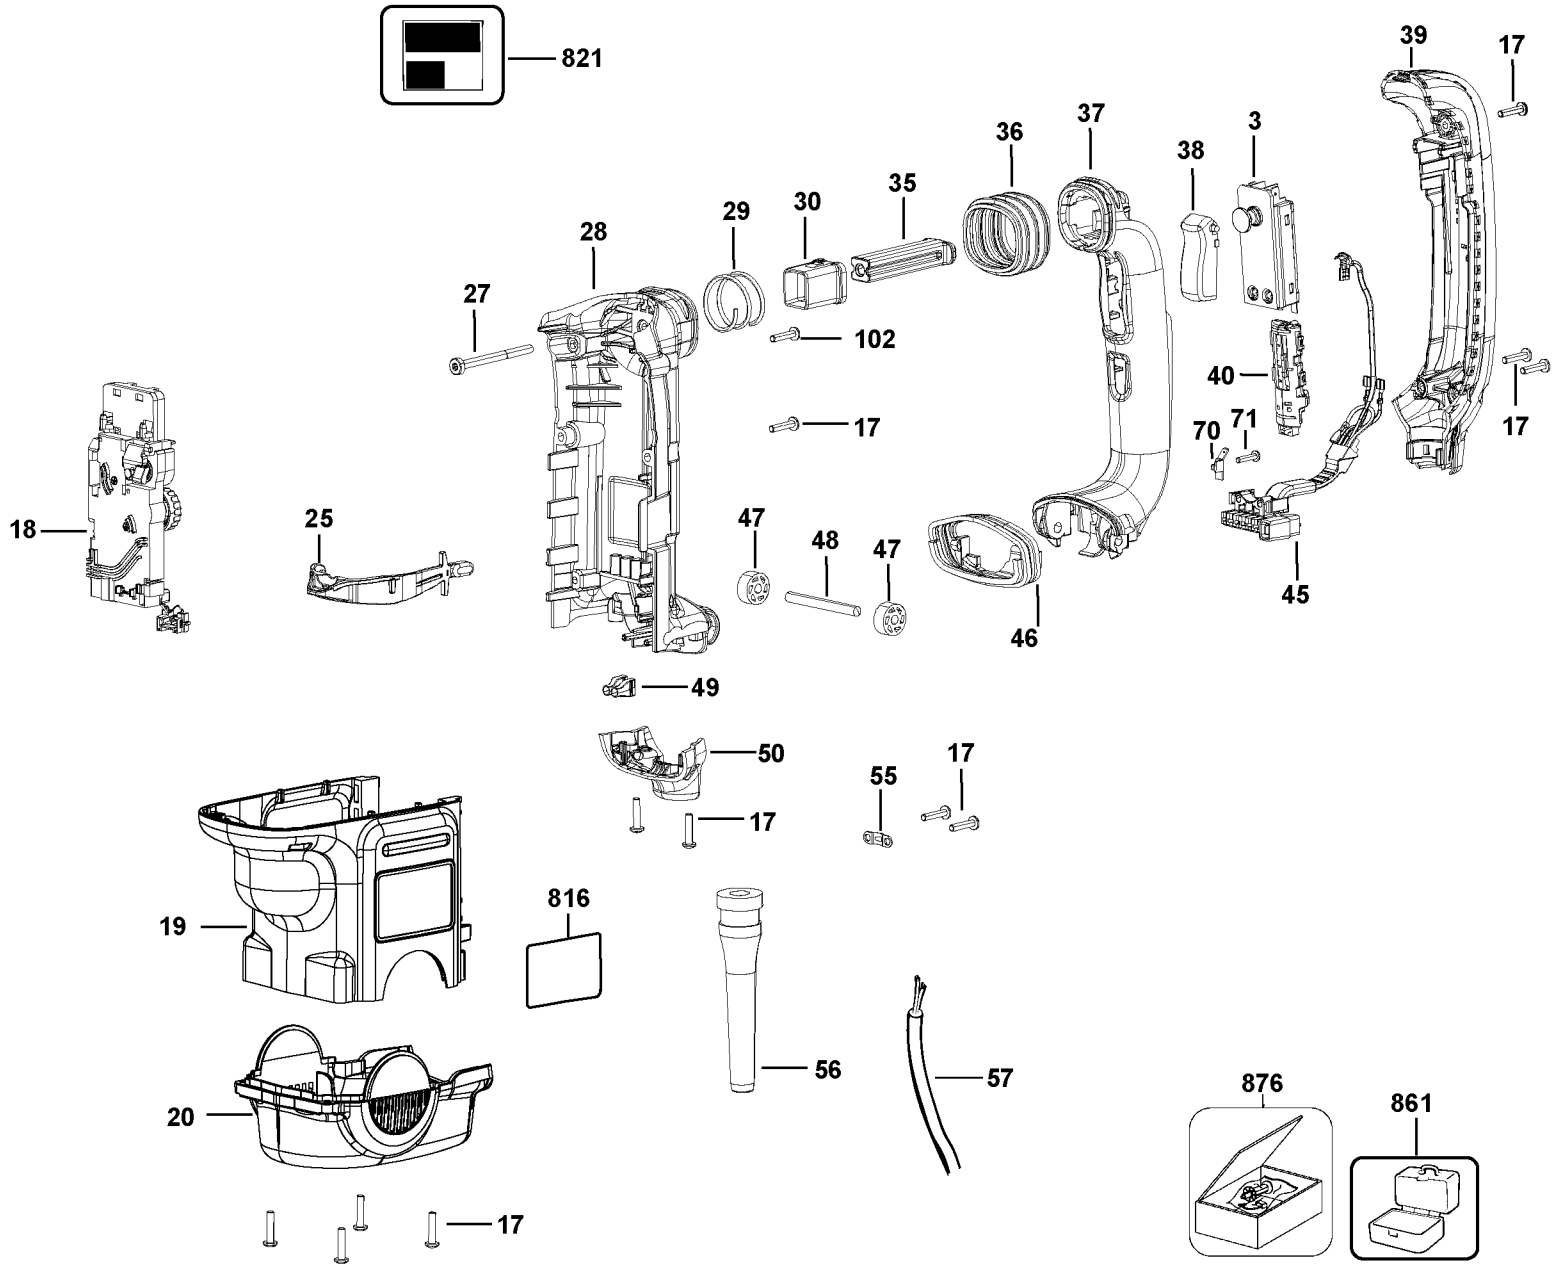

SE

SE

Parts List for D25763K Type 1

Item Number	Part Number	Description	Qty Required
1	492486-00	ARMATURE,120V	1
2	492488-00	FIELD, 120V	1
3	587274-00	SWITCH	1
4	489257-00	BRUSH,PAIR	1
6	577746-00	RING	1
7	577745-00	BALL BEARING	1
8	590191-00	SLEEVE,INSULATE	1
9	N053065-02	MOTOR HOUSING	1
10	1006393-00	FAN	1
11	330065-08	SCREW	2
15	324119-02	SCREW	1
16	N029960	FAN BAFFLE	1
17	330065-08	SCREW	19
18	N053984	GACC MODULE ASSEMBLY	1
19	N022762-00	MOTOR COVER	1
20	N026164	END CAP	1
25	N081352	LEVER ASSY.	1
27	1005672-00	SCREW	1
28	N026163-00	SUPPORT PLATE	1
29	1007569-00	SPRING	1
30	1007567-00	BUSHING	1
35	1007566-00	STOP	1
36	1007565-00	BELLOWS	1
37	1006579-00	SWITCH HANDLE	1
38	587114-01	TRIGGER	1
39	1006580-00	HANDLE COVER	1
40	N019514	TRIGGER,LOCK-ON	1

Parts List for D25763K Type 1

Item Number	Part Number	Description	Qty Required
45	1007871-00	WIRE HARNESS	1
46	1008678-00	BELLOWS	1
47	N038214	BUSHING	2
48	N062047	PIN	1
49	N030728	LENS	1
50	1008391-00	COVER	1
55	821070	CORD CLAMP	1
56	323091-01	PROTECTOR,CORD	1
57	330100-04	CORDSET	1
58	324007-11	SCREW	4
70	N015311	CONNECTOR	1
71	326619-00	SCREW	1
100	326467-00	DETENT	1
101	N019533	MICRO SWITCH	1
102	324007-11	SCREW	18
103	488067-00	FILTER	1
104	N027968	GEARCASE COVER	1
105	323711-56	O-RING	1
106	323711-48	O-RING	1
107	586032-00	ECCENTRIC	1
108	323395-32	SPRING	2
109	N027969	SLIDER	1
110	586038-00	SELECTOR	1
111	585168-03	COVER, TOP	1
112	N079390	PISTON KIT	1
113	N027970	RETAINER	1
116	N029957	CLIP	1