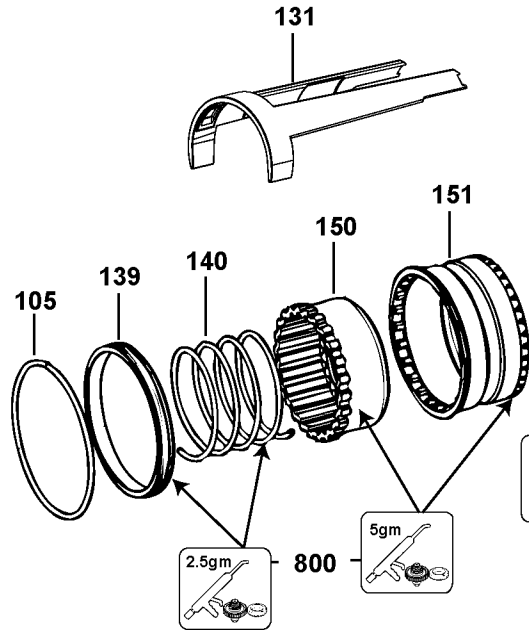

SE

SE

Parts List for D25763K Type 1

Item Number	Part Number	Description	Qty Required
1	492486-00	ARMATURE,120V	1
2	492488-00	FIELD, 120V	1
3	587274-00	SWITCH	1
4	489257-00	BRUSH,PAIR	1
6	577746-00	RING	1
7	577745-00	BALL BEARING	1
8	590191-00	SLEEVE,INSULATE	1
9	N053065-02	MOTOR HOUSING	1
10	1006393-00	FAN	1
11	330065-08	SCREW	2
15	324119-02	SCREW	1
16	N029960	FAN BAFFLE	1
17	330065-08	SCREW	19
18	N053984	GACC MODULE ASSEMBLY	1
19	N022762-00	MOTOR COVER	1
20	N026164	END CAP	1
25	N081352	LEVER ASSY.	1
27	1005672-00	SCREW	1
28	N026163-00	SUPPORT PLATE	1
29	1007569-00	SPRING	1
30	1007567-00	BUSHING	1
35	1007566-00	STOP	1
36	1007565-00	BELLOWS	1
37	1006579-00	SWITCH HANDLE	1
38	587114-01	TRIGGER	1
39	1006580-00	HANDLE COVER	1
40	N019514	TRIGGER,LOCK-ON	1

Parts List for D25763K Type 1

Item Number	Part Number	Description	Qty Required
45	1007871-00	WIRE HARNESS	1
46	1008678-00	BELLOWS	1
47	N038214	BUSHING	2
48	N062047	PIN	1
49	N030728	LENS	1
50	1008391-00	COVER	1
55	821070	CORD CLAMP	1
56	323091-01	PROTECTOR,CORD	1
57	330100-04	CORDSET	1
58	324007-11	SCREW	4
70	N015311	CONNECTOR	1
71	326619-00	SCREW	1
100	326467-00	DETENT	1
101	N019533	MICRO SWITCH	1
102	324007-11	SCREW	18
103	488067-00	FILTER	1
104	N027968	GEARCASE COVER	1
105	323711-56	O-RING	1
106	323711-48	O-RING	1
107	586032-00	ECCENTRIC	1
108	323395-32	SPRING	2
109	N027969	SLIDER	1
110	586038-00	SELECTOR	1
111	585168-03	COVER, TOP	1
112	N079390	PISTON KIT	1
113	N027970	RETAINER	1
116	N029957	CLIP	1