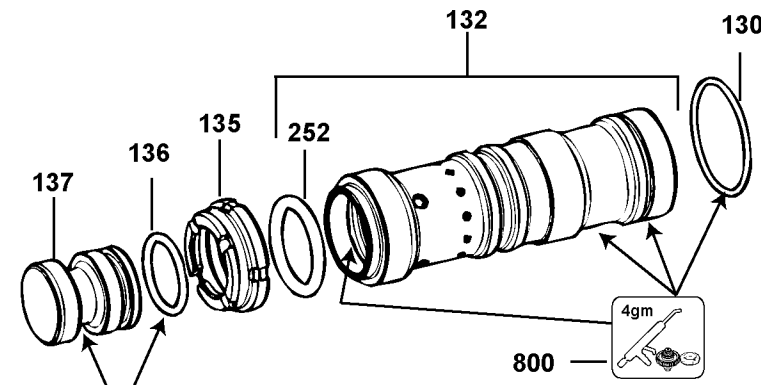

SE

SE

Parts List for D25763K Type 1

Item Number	Part Number	Description	Qty Required
1	492486-00	ARMATURE,120V	1
2	492488-00	FIELD, 120V	1
3	587274-00	SWITCH	1
4	489257-00	BRUSH,PAIR	1
6	577746-00	RING	1
7	577745-00	BALL BEARING	1
8	590191-00	SLEEVE,INSULATE	1
9	N053065-02	MOTOR HOUSING	1
10	1006393-00	FAN	1
11	330065-08	SCREW	2
15	324119-02	SCREW	1
16	N029960	FAN BAFFLE	1
17	330065-08	SCREW	19
18	N053984	GACC MODULE ASSEMBLY	1
19	N022762-00	MOTOR COVER	1
20	N026164	END CAP	1
25	N081352	LEVER ASSY.	1
27	1005672-00	SCREW	1
28	N026163-00	SUPPORT PLATE	1
29	1007569-00	SPRING	1
30	1007567-00	BUSHING	1
35	1007566-00	STOP	1
36	1007565-00	BELLOWS	1
37	1006579-00	SWITCH HANDLE	1
38	587114-01	TRIGGER	1
39	1006580-00	HANDLE COVER	1
40	N019514	TRIGGER,LOCK-ON	1

Parts List for D25763K Type 1

Item Number	Part Number	Description	Qty Required
45	1007871-00	WIRE HARNESS	1
46	1008678-00	BELLOWS	1
47	N038214	BUSHING	2
48	N062047	PIN	1
49	N030728	LENS	1
50	1008391-00	COVER	1
55	821070	CORD CLAMP	1
56	323091-01	PROTECTOR,CORD	1
57	330100-04	CORDSET	1
58	324007-11	SCREW	4
70	N015311	CONNECTOR	1
71	326619-00	SCREW	1
100	326467-00	DETENT	1
101	N019533	MICRO SWITCH	1
102	324007-11	SCREW	18
103	488067-00	FILTER	1
104	N027968	GEARCASE COVER	1
105	323711-56	O-RING	1
106	323711-48	O-RING	1
107	586032-00	ECCENTRIC	1
108	323395-32	SPRING	2
109	N027969	SLIDER	1
110	586038-00	SELECTOR	1
111	585168-03	COVER, TOP	1
112	N079390	PISTON KIT	1
113	N027970	RETAINER	1
116	N029957	CLIP	1