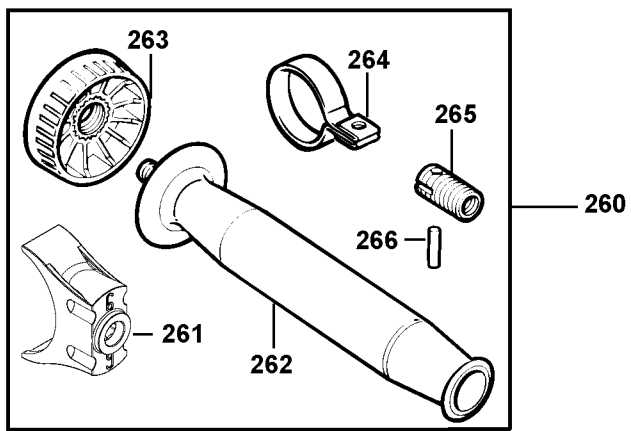

SE

SE

Parts List for D25763K Type 1

Item Number	Part Number	Description	Qty Required
1	492486-00	ARMATURE,120V	1
2	492488-00	FIELD, 120V	1
3	587274-00	SWITCH	1
4	489257-00	BRUSH,PAIR	1
6	577746-00	RING	1
7	577745-00	BALL BEARING	1
8	590191-00	SLEEVE,INSULATE	1
9	N053065-02	MOTOR HOUSING	1
10	1006393-00	FAN	1
11	330065-08	SCREW	2
15	324119-02	SCREW	1
16	N029960	FAN BAFFLE	1
17	330065-08	SCREW	19
18	N053984	GACC MODULE ASSEMBLY	1
19	N022762-00	MOTOR COVER	1
20	N026164	END CAP	1
25	N081352	LEVER ASSY.	1
27	1005672-00	SCREW	1
28	N026163-00	SUPPORT PLATE	1
29	1007569-00	SPRING	1
30	1007567-00	BUSHING	1
35	1007566-00	STOP	1
36	1007565-00	BELLOWS	1
37	1006579-00	SWITCH HANDLE	1
38	587114-01	TRIGGER	1
39	1006580-00	HANDLE COVER	1
40	N019514	TRIGGER,LOCK-ON	1

Parts List for D25763K Type 1

Item Number	Part Number	Description	Qty Required
45	1007871-00	WIRE HARNESS	1
46	1008678-00	BELLOWS	1
47	N038214	BUSHING	2
48	N062047	PIN	1
49	N030728	LENS	1
50	1008391-00	COVER	1
55	821070	CORD CLAMP	1
56	323091-01	PROTECTOR,CORD	1
57	330100-04	CORDSET	1
58	324007-11	SCREW	4
70	N015311	CONNECTOR	1
71	326619-00	SCREW	1
100	326467-00	DETENT	1
101	N019533	MICRO SWITCH	1
102	324007-11	SCREW	18
103	488067-00	FILTER	1
104	N027968	GEARCASE COVER	1
105	323711-56	O-RING	1
106	323711-48	O-RING	1
107	586032-00	ECCENTRIC	1
108	323395-32	SPRING	2
109	N027969	SLIDER	1
110	586038-00	SELECTOR	1
111	585168-03	COVER, TOP	1
112	N079390	PISTON KIT	1
113	N027970	RETAINER	1
116	N029957	CLIP	1