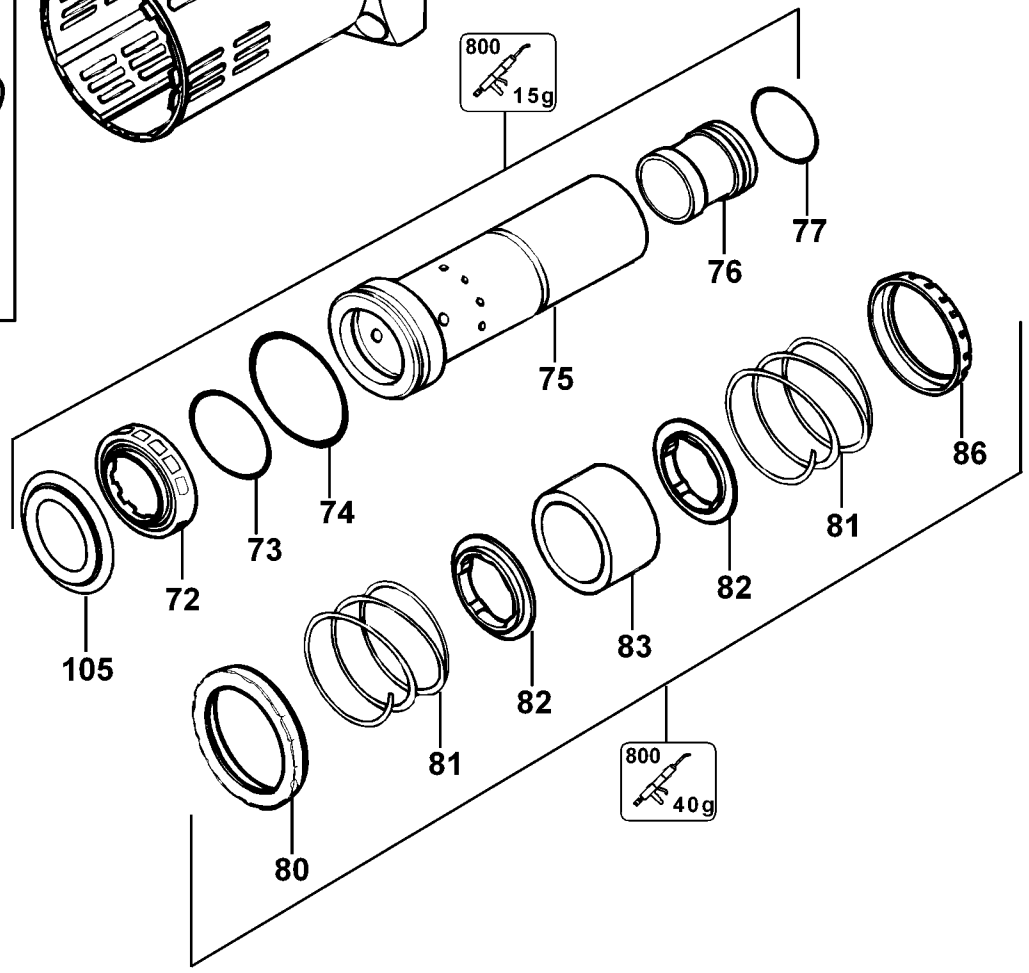

20Nm

Parts List for D25901K Type 1

Item Number	Part Number	Description	Qty Required
1	579837-03	ARMATURE	1
2	579827-05	FIELD ASSY.	1
3	1007719-01	BRUSH HOLDER ASSY	1
4	590191-00	SLEEVE,INSULATE	1
5	577745-00	BALL BEARING	1
7	1007800-00	SEAL	1
8	1005550-03	BRUSH PAIR KIT	1
9	487377-00	BRUSH SPRING	2
10	1006393-00	FAN	1
11	324119-02	SCREW	1
12	1005637-00	COMPRESSION SPRING	2
13	1005640-00	HANDLE	1
14	1005643-00	BELLOWS	2
15	1005672-00	SCREW	2
16	1005646-00	TUBE,GUIDE	2
17	1005644-00	STOP	2
18	487326-03	LEAD ASSY.	1
19	1005639-00	HANDLE	1
20	1005496-01	GUIDE BUSHING	2
21	496906-00	CARRIER	1
22	496404-00	SWITCH	1
23	1005645-00	ROD	1
24	1005641-00	HANDLE COVER	1
25	821070	CORD CLAMP	1
26	330065-08	SCREW	7
27	1005942-00	SLEEVE BEARING	2
28	323091-01	PROTECTOR,CORD	1

Parts List for D25901K Type 1

Item Number	Part Number	Description	Qty Required
29	1005911-01	CORD SET	1
30	1005642-00	GEAR CASE COVER	1
31	496914-00	BRIDGE	1
32	487224-00	SEAL	1
33	330065-08	SCREW	2
34	324821-04	CIRCLIP	1
35	330003-70	BEARING	1
36	487209-01	SEAL	1
37	324821-03	CIRCLIP	1
38	487234-00	CONNECTING ROD	1
39	578452-00	SPACER	1
40	578451-00	SPACER	1
41	330003-67	BEARING	2
42	579782-00	GEAR	1
43	579783-00	GEAR	1
44	579772-00	GEARCASE ASSY	1
45	579839-00	CRANKSHAFT	1
46	576451-00	RING	1
47	487208-00	PIN	1
48	487228-00	KNOB	2
49	487213-00	O RING	1
50	579774-00	PISTON	1
51	579779-01	PISTON ASSY.	1
52	323711-47	O RING	1
53	1007610-00	COVER ASSEMBLY	1
54	1007717-01	MODULE ASSY.	1
55	479319-00	CLAMPING INSERT	1