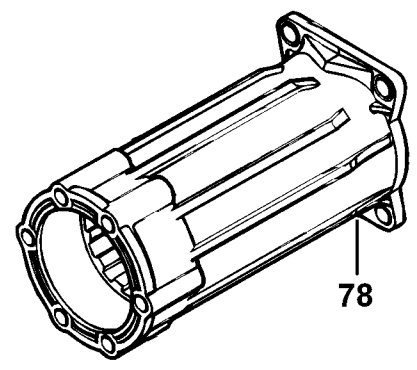

20Nm

Parts List for D25901K Type 1

Item Number	Part Number	Description	Qty Required
1	579837-03	ARMATURE	1
2	579827-05	FIELD ASSY.	1
3	1007719-01	BRUSH HOLDER ASSY	1
4	590191-00	SLEEVE,INSULATE	1
5	577745-00	BALL BEARING	1
7	1007800-00	SEAL	1
8	1005550-03	BRUSH PAIR KIT	1
9	487377-00	BRUSH SPRING	2
10	1006393-00	FAN	1
11	324119-02	SCREW	1
12	1005637-00	COMPRESSION SPRING	2
13	1005640-00	HANDLE	1
14	1005643-00	BELLOWS	2
15	1005672-00	SCREW	2
16	1005646-00	TUBE,GUIDE	2
17	1005644-00	STOP	2
18	487326-03	LEAD ASSY.	1
19	1005639-00	HANDLE	1
20	1005496-01	GUIDE BUSHING	2
21	496906-00	CARRIER	1
22	496404-00	SWITCH	1
23	1005645-00	ROD	1
24	1005641-00	HANDLE COVER	1
25	821070	CORD CLAMP	1
26	330065-08	SCREW	7
27	1005942-00	SLEEVE BEARING	2
28	323091-01	PROTECTOR,CORD	1

Parts List for D25901K Type 1

Item Number	Part Number	Description	Qty Required
29	1005911-01	CORD SET	1
30	1005642-00	GEAR CASE COVER	1
31	496914-00	BRIDGE	1
32	487224-00	SEAL	1
33	330065-08	SCREW	2
34	324821-04	CIRCLIP	1
35	330003-70	BEARING	1
36	487209-01	SEAL	1
37	324821-03	CIRCLIP	1
38	487234-00	CONNECTING ROD	1
39	578452-00	SPACER	1
40	578451-00	SPACER	1
41	330003-67	BEARING	2
42	579782-00	GEAR	1
43	579783-00	GEAR	1
44	579772-00	GEARCASE ASSY	1
45	579839-00	CRANKSHAFT	1
46	576451-00	RING	1
47	487208-00	PIN	1
48	487228-00	KNOB	2
49	487213-00	O RING	1
50	579774-00	PISTON	1
51	579779-01	PISTON ASSY.	1
52	323711-47	O RING	1
53	1007610-00	COVER ASSEMBLY	1
54	1007717-01	MODULE ASSY.	1
55	479319-00	CLAMPING INSERT	1