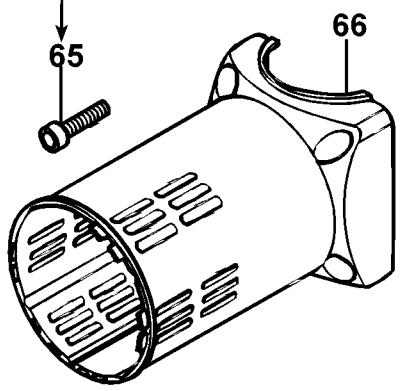

20Nm

Parts List for D25901K Type 1

Item Number	Part Number	Description	Qty Required
1	579837-03	ARMATURE	1
2	579827-05	FIELD ASSY.	1
3	1007719-01	BRUSH HOLDER ASSY	1
4	590191-00	SLEEVE,INSULATE	1
5	577745-00	BALL BEARING	1
7	1007800-00	SEAL	1
8	1005550-03	BRUSH PAIR KIT	1
9	487377-00	BRUSH SPRING	2
10	1006393-00	FAN	1
11	324119-02	SCREW	1
12	1005637-00	COMPRESSION SPRING	2
13	1005640-00	HANDLE	1
14	1005643-00	BELLOWS	2
15	1005672-00	SCREW	2
16	1005646-00	TUBE,GUIDE	2
17	1005644-00	STOP	2
18	487326-03	LEAD ASSY.	1
19	1005639-00	HANDLE	1
20	1005496-01	GUIDE BUSHING	2
21	496906-00	CARRIER	1
22	496404-00	SWITCH	1
23	1005645-00	ROD	1
24	1005641-00	HANDLE COVER	1
25	821070	CORD CLAMP	1
26	330065-08	SCREW	7
27	1005942-00	SLEEVE BEARING	2
28	323091-01	PROTECTOR,CORD	1

Parts List for D25901K Type 1

Item Number	Part Number	Description	Qty Required
56	487284-00	CLAMP WASHER	2
57	1005666-00	MOTOR COVER	1
58	324007-11	SCREW	23
59	1007718-00	SIDE HANDLE	1
60	487343-00	BOLT	1
61	487277-00	HANDLE	1
62	479317-01	LOCK WASHER	2
63	487281-00	CLAMP	1
64	487291-00	KNOB ASSY	1
65	949886-32	SCREW	4
66	487282-00	HOUSING COVER	1
67	579832-00	BEAT PIECE	1
68	487270-00	BUSH	1
69	496678-00	DAMPER	1
70	579786-00	BUSH	1
71	487298-00	O RING	1
72	496847-00	BUSH	1
73	487297-00	O RING	1
74	323711-41	O RING	2
75	579770-00	CYLINDER	1
76	579780-00	RAM	1
77	487296-00	O RING	1
78	579769-00	FRONT HSG	1
79	323711-55	O-RING	1
80	487293-00	SPRING GUIDE	1
81	487247-00	SPRING	2
82	576488-00	SPRING GUIDE	2