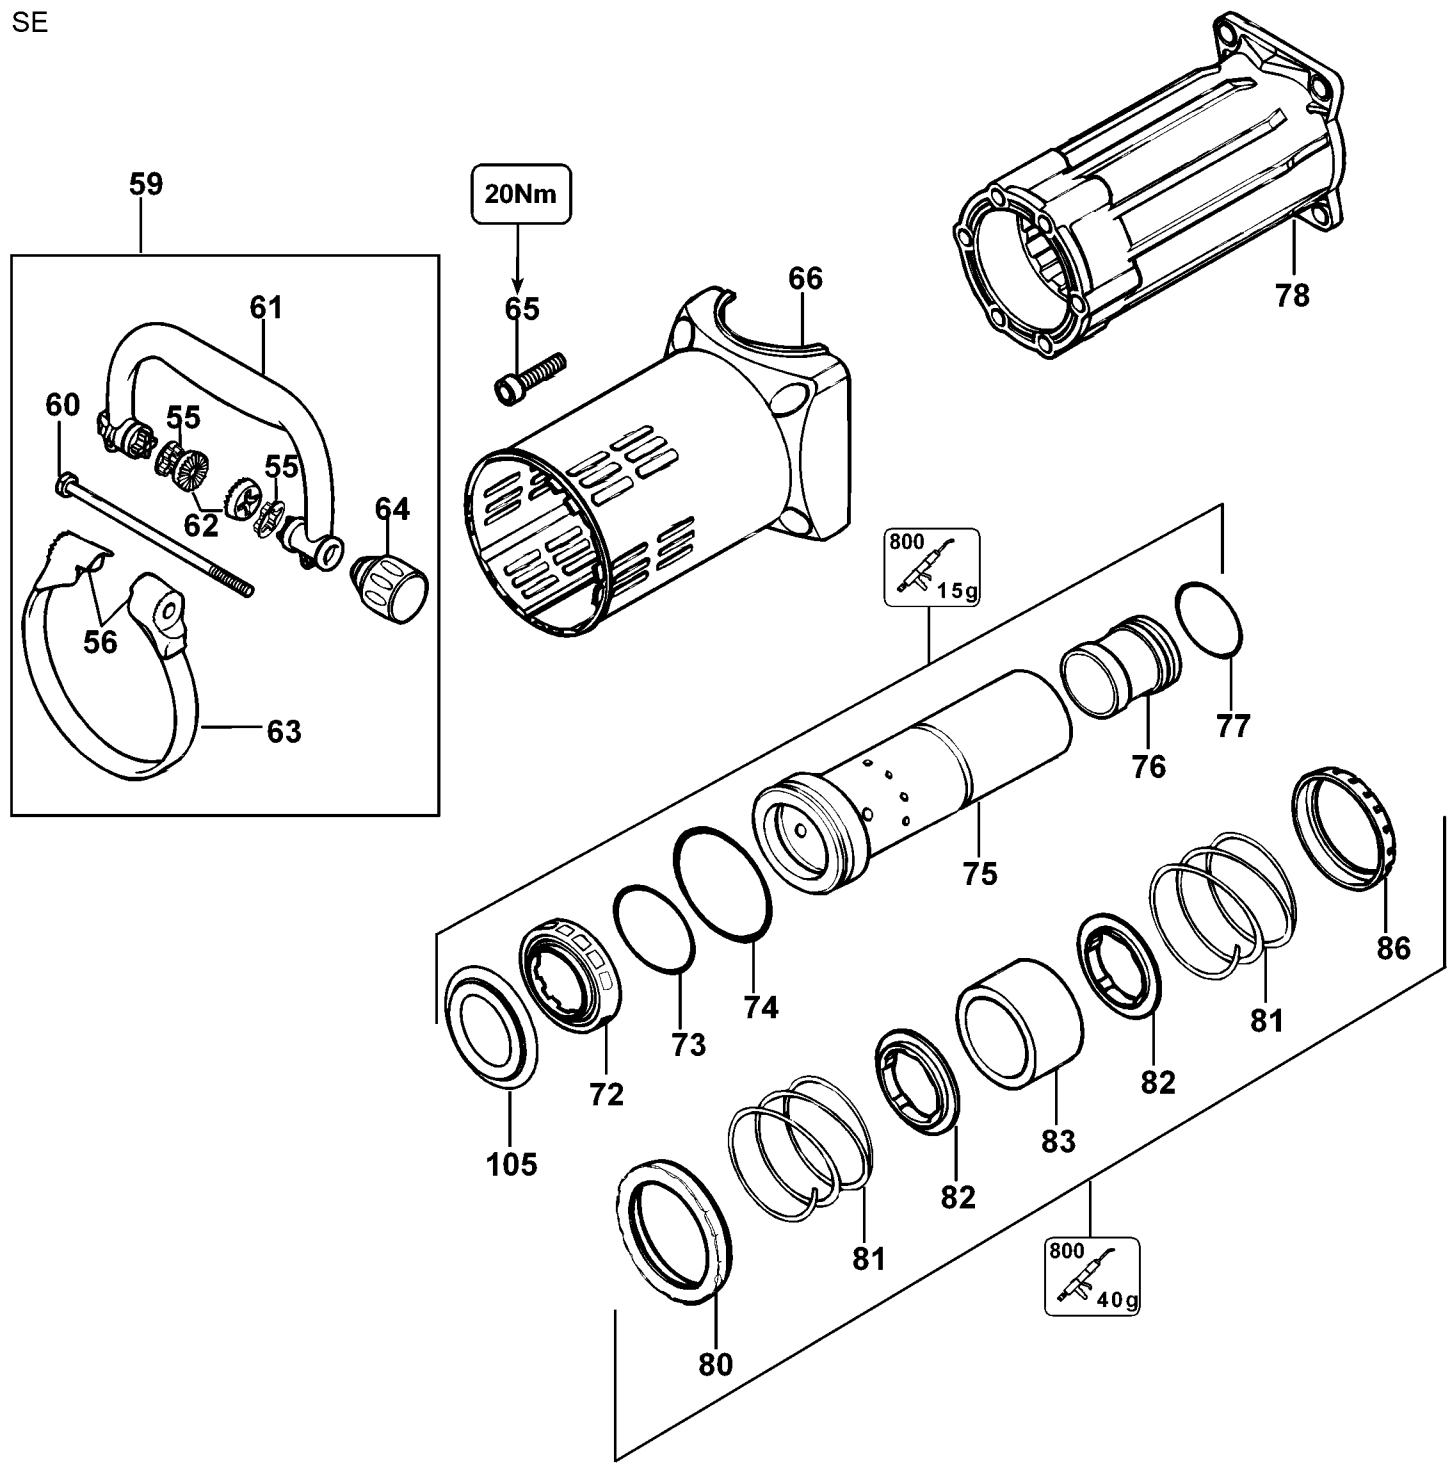

SE

Parts List for D25902K Type 1

Item Number	Part Number	Description	Qty Required
1	579837-03	ARMATURE	1
2	579827-05	FIELD ASSY.	1
3	1007719-01	BRUSH HOLDER ASSY	1
4	590191-00	SLEEVE,INSULATE	1
5	577745-00	BALL BEARING	1
7	1007800-00	SEAL	1
8	1005550-03	BRUSH PAIR KIT	1
9	487377-00	BRUSH SPRING	2
10	1006393-00	FAN	1
11	324119-02	SCREW	1
12	1005637-00	COMPRESSION SPRING	2
13	1005640-00	HANDLE	1
14	1005643-00	BELLOWS	2
15	1005672-00	SCREW	2
16	1005646-00	TUBE,GUIDE	2
17	1005644-00	STOP	2
18	487326-03	LEAD ASSY.	1
19	1005639-01	PLATE	1
20	1005496-01	GUIDE BUSHING	2
21	N572223	CARRIER	1
22	N062128	SWITCH	1
23	1005645-00	ROD	1
24	1005641-00	HANDLE COVER	1
25	821070	CORD CLAMP	1
26	330065-08	SCREW	9
27	1005942-00	SLEEVE BEARING	2
28	323091-01	PROTECTOR,CORD	1

Parts List for D25902K Type 1

Item Number	Part Number	Description	Qty Required
29	1005911-01	CORD SET	1
30	1005642-00	GEAR CASE COVER	1
31	N345479	BRIDGE	1
32	487224-00	SEAL	1
33	330065-08	SCREW	2
34	324821-04	CIRCLIP	1
35	N110363	BEARING	1
36	487209-01	SEAL	1
37	324821-03	CIRCLIP	1
38	487234-00	CONNECTING ROD	1
39	578452-00	SPACER	1
40	578451-00	SPACER	1
41	605040-26	BALL BEARING	2
42	579782-00	GEAR	1
43	579783-00	GEAR	1
44	579772-00	GEARCASE ASSY	1
45	579839-00	CRANKSHAFT	1
46	576451-00	RING	1
47	487208-00	PIN	1
48	581656-00	KNOB	2
49	487213-00	O RING	1
50	579774-00	PISTON	1
51	579779-01	PISTON ASSY.	1
52	323711-47	O RING	1
53	N147097	COVER ASSY.	1
54	N325419	ELECTRONIC	1
55	479319-00	CLAMPING INSERT	1