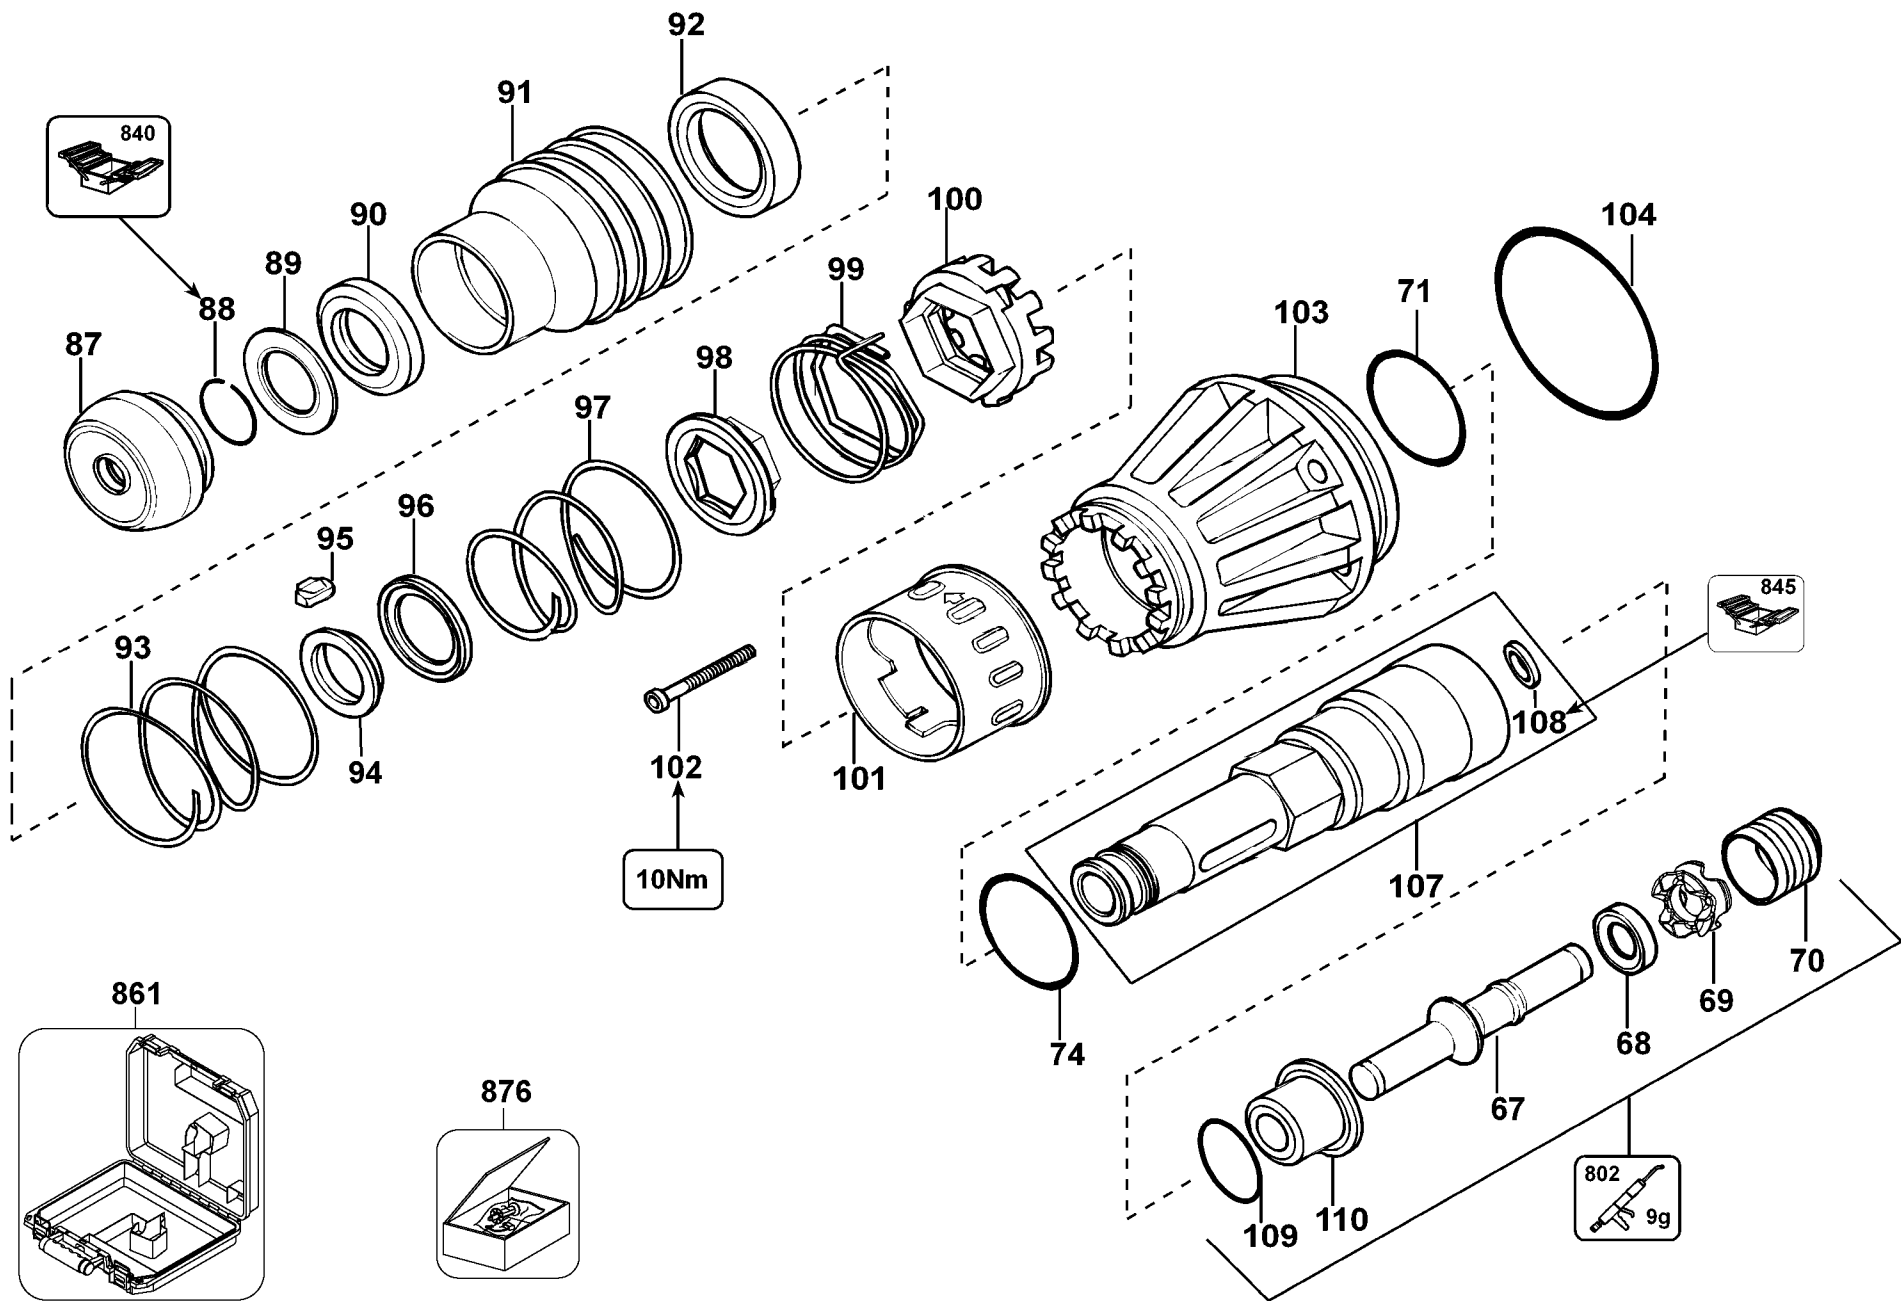

SE

Parts List for D25902K Type 1

Item Number	Part Number	Description	Qty Required
1	579837-03	ARMATURE	1
2	579827-05	FIELD ASSY.	1
3	1007719-01	BRUSH HOLDER ASSY	1
4	590191-00	SLEEVE,INSULATE	1
5	577745-00	BALL BEARING	1
7	1007800-00	SEAL	1
8	1005550-03	BRUSH PAIR KIT	1
9	487377-00	BRUSH SPRING	2
10	1006393-00	FAN	1
11	324119-02	SCREW	1
12	1005637-00	COMPRESSION SPRING	2
13	1005640-00	HANDLE	1
14	1005643-00	BELLOWS	2
15	1005672-00	SCREW	2
16	1005646-00	TUBE,GUIDE	2
17	1005644-00	STOP	2
18	487326-03	LEAD ASSY.	1
19	1005639-01	PLATE	1
20	1005496-01	GUIDE BUSHING	2
21	N572223	CARRIER	1
22	N062128	SWITCH	1
23	1005645-00	ROD	1
24	1005641-00	HANDLE COVER	1
25	821070	CORD CLAMP	1
26	330065-08	SCREW	9
27	1005942-00	SLEEVE BEARING	2
28	323091-01	PROTECTOR,CORD	1

Parts List for D25902K Type 1

Item Number	Part Number	Description	Qty Required
29	1005911-01	CORD SET	1
30	1005642-00	GEAR CASE COVER	1
31	N345479	BRIDGE	1
32	487224-00	SEAL	1
33	330065-08	SCREW	2
34	324821-04	CIRCLIP	1
35	N110363	BEARING	1
36	487209-01	SEAL	1
37	324821-03	CIRCLIP	1
38	487234-00	CONNECTING ROD	1
39	578452-00	SPACER	1
40	578451-00	SPACER	1
41	605040-26	BALL BEARING	2
42	579782-00	GEAR	1
43	579783-00	GEAR	1
44	579772-00	GEARCASE ASSY	1
45	579839-00	CRANKSHAFT	1
46	576451-00	RING	1
47	487208-00	PIN	1
48	581656-00	KNOB	2
49	487213-00	O RING	1
50	579774-00	PISTON	1
51	579779-01	PISTON ASSY.	1
52	323711-47	O RING	1
53	N147097	COVER ASSY.	1
54	N325419	ELECTRONIC	1
55	479319-00	CLAMPING INSERT	1