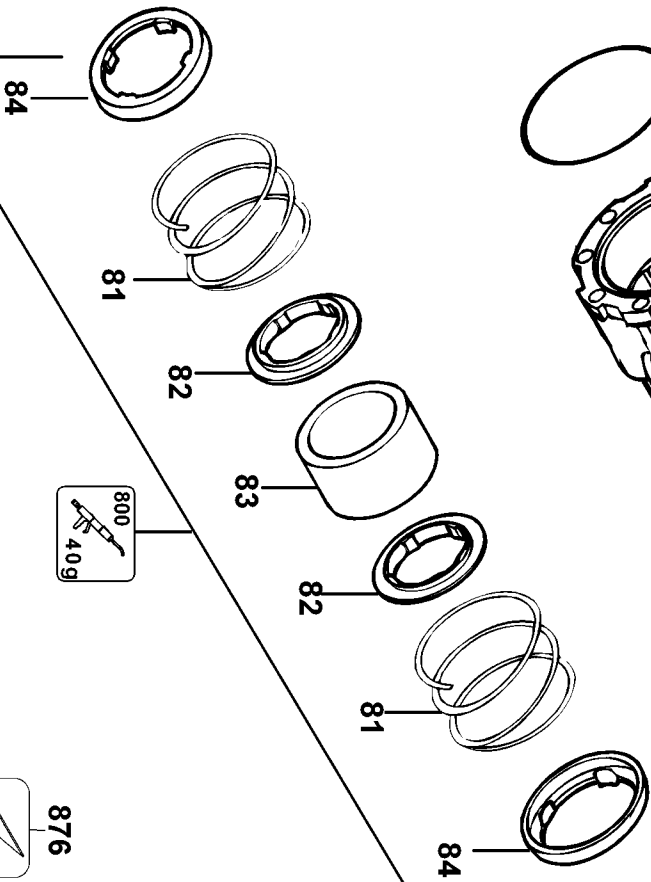

## Parts List for D25941K-B2 Type 1

Item Number	Part Number	Description	Qty Required
1	579837-02	ARMATURE	1
2	579827-04	FIELD ASSY.	1
3	1007719-00	BRUSH HOLDER ASSY	1
4	590191-00	SLEEVE,INSULATE	1
5	577745-00	BALL BEARING	1
7	1007800-00	SEAL	1
8	1005550-02	BRUSH,PAIR	1
9	487377-00	BRUSH SPRING	2
10	1006393-00	FAN	1
11	324119-02	SCREW	1
12	1005637-00	COMPRESSION SPRING	2
13	1005640-00	HANDLE	1
14	1005643-00	BELLOWS	2
15	1005672-00	SCREW	2
16	1005646-00	TUBE,GUIDE	2
17	1005644-00	STOP	2
18	487326-03	LEAD ASSY.	1
19	1005639-00	HANDLE	1
20	1005496-01	GUIDE BUSHING	2
21	496906-00	CARRIER	1
22	N062128	SWITCH	1
23	1005645-00	ROD	1
24	1005641-00	HANDLE COVER	1
25	821070	CORD CLAMP	1
26	330065-08	SCREW	7
27	1005942-00	SLEEVE BEARING	2
28	323091-01	PROTECTOR,CORD	1

## Parts List for D25941K-B2 Type 1

Item Number	Part Number	Description	Qty Required
84	487316-00	SPRING GUIDE	2
90	582374-00	BEARING	1
92	N014013	SEAL	1
94	582277-00	SPINDLE ASSY.	1
95	323711-41	O RING	1
96	487302-00	DAMPER	1
97	582375-00	FLANGE	1
98	918825-02	SCREW	9
99	487372-00	SLEEVE	1
100	487366-00	SLEEVE	1
101	487370-00	SPRING	1
102	487365-00	BUSHING	1
103	487369-00	LOCKING DEVICE	1
105	582383-00	DAMPER	1
106	487309-00	SPRING	1
107	582330-00	SLEEVE	1
108	487373-00	DAMPER	1
109	487301-00	WASHER	1
110	579399-00	RING	1
111	487375-00	RUBBER SEAL	1
112	487392-00	LABEL	1
120	330003-68	BALL BEARING	1
130	330003-69	BALL BEARING	1
800	578970-06	GREASE	1
801	328771-07	GREASE	1
802	870889-02	GREASE	1
821	1005677-05	NAME PLATE	1