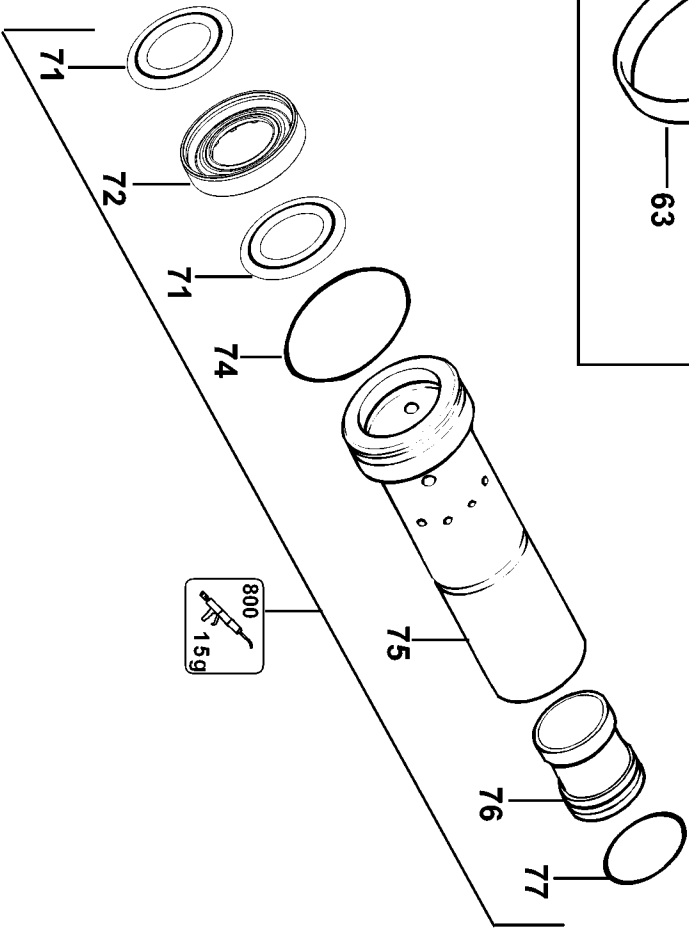

## Parts List for D25941K-B2 Type 1

Item Number	Part Number	Description	Qty Required
1	579837-02	ARMATURE	1
2	579827-04	FIELD ASSY.	1
3	1007719-00	BRUSH HOLDER ASSY	1
4	590191-00	SLEEVE,INSULATE	1
5	577745-00	BALL BEARING	1
7	1007800-00	SEAL	1
8	1005550-02	BRUSH,PAIR	1
9	487377-00	BRUSH SPRING	2
10	1006393-00	FAN	1
11	324119-02	SCREW	1
12	1005637-00	COMPRESSION SPRING	2
13	1005640-00	HANDLE	1
14	1005643-00	BELLOWS	2
15	1005672-00	SCREW	2
16	1005646-00	TUBE,GUIDE	2
17	1005644-00	STOP	2
18	487326-03	LEAD ASSY.	1
19	1005639-00	HANDLE	1
20	1005496-01	GUIDE BUSHING	2
21	496906-00	CARRIER	1
22	N062128	SWITCH	1
23	1005645-00	ROD	1
24	1005641-00	HANDLE COVER	1
25	821070	CORD CLAMP	1
26	330065-08	SCREW	7
27	1005942-00	SLEEVE BEARING	2
28	323091-01	PROTECTOR,CORD	1

## Parts List for D25941K-B2 Type 1

Item Number	Part Number	Description	Qty Required
57	1005666-01	COVER	1
58	324007-11	SCREW	23
59	584240-01	SIDE HANDLE	1
60	487343-00	BOLT	1
61	487277-00	HANDLE	1
62	479317-01	LOCK WASHER	2
63	487393-00	CLAMP	1
64	487291-00	KNOB ASSY	1
65	949886-32	SCREW	4
66	487283-00	COVER HOUSING	1
67	582369-00	BEAT PIECE	1
68	582388-00	BUSH	1
69	496843-00	DAMPER	1
70	582114-00	BUSH	1
71	496842-00	DAMPER	1
72	496845-00	BUSH	1
73	487298-00	O RING	1
74	323711-46	O RING	1
75	N075953	CYLINDER	1
76	582115-00	RAM	1
77	487287-00	O RING	2
78	323711-56	O-RING	1
79	323711-55	O-RING	3
80	582372-00	HOUSING	1
81	487317-00	SPRING	2
82	578784-00	GUIDE	2
83	582373-00	COUNTERWEIGHT	1