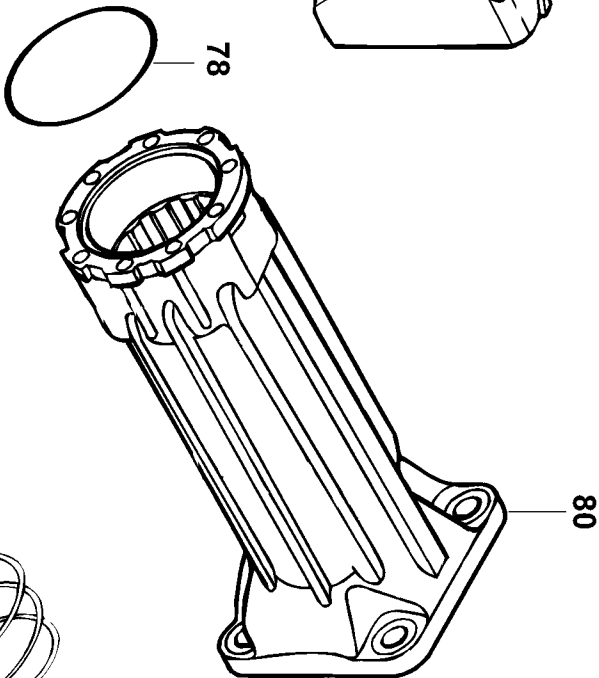

## Parts List for D25941K-B2 Type 1

Item Number	Part Number	Description	Qty Required
1	579837-02	ARMATURE	1
2	579827-04	FIELD ASSY.	1
3	1007719-00	BRUSH HOLDER ASSY	1
4	590191-00	SLEEVE,INSULATE	1
5	577745-00	BALL BEARING	1
7	1007800-00	SEAL	1
8	1005550-02	BRUSH,PAIR	1
9	487377-00	BRUSH SPRING	2
10	1006393-00	FAN	1
11	324119-02	SCREW	1
12	1005637-00	COMPRESSION SPRING	2
13	1005640-00	HANDLE	1
14	1005643-00	BELLOWS	2
15	1005672-00	SCREW	2
16	1005646-00	TUBE,GUIDE	2
17	1005644-00	STOP	2
18	487326-03	LEAD ASSY.	1
19	1005639-00	HANDLE	1
20	1005496-01	GUIDE BUSHING	2
21	496906-00	CARRIER	1
22	N062128	SWITCH	1
23	1005645-00	ROD	1
24	1005641-00	HANDLE COVER	1
25	821070	CORD CLAMP	1
26	330065-08	SCREW	7
27	1005942-00	SLEEVE BEARING	2
28	323091-01	PROTECTOR,CORD	1

## Parts List for D25941K-B2 Type 1

Item Number	Part Number	Description	Qty Required
57	1005666-01	COVER	1
58	324007-11	SCREW	23
59	584240-01	SIDE HANDLE	1
60	487343-00	BOLT	1
61	487277-00	HANDLE	1
62	479317-01	LOCK WASHER	2
63	487393-00	CLAMP	1
64	487291-00	KNOB ASSY	1
65	949886-32	SCREW	4
66	487283-00	COVER HOUSING	1
67	582369-00	BEAT PIECE	1
68	582388-00	BUSH	1
69	496843-00	DAMPER	1
70	582114-00	BUSH	1
71	496842-00	DAMPER	1
72	496845-00	BUSH	1
73	487298-00	O RING	1
74	323711-46	O RING	1
75	N075953	CYLINDER	1
76	582115-00	RAM	1
77	487287-00	O RING	2
78	323711-56	O-RING	1
79	323711-55	O-RING	3
80	582372-00	HOUSING	1
81	487317-00	SPRING	2
82	578784-00	GUIDE	2
83	582373-00	COUNTERWEIGHT	1