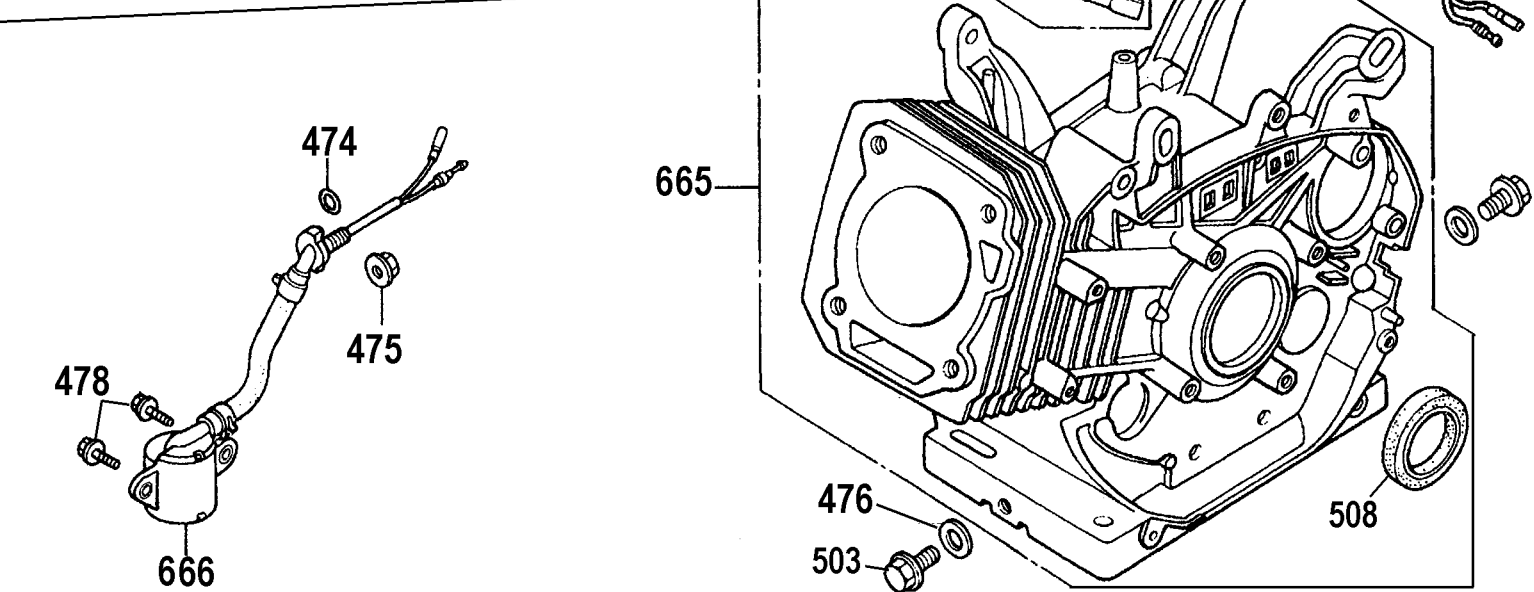

LEFT
(VIEW FROM FLYWHEEL)

INLET

DISCHARGE

Parts List for D55271 Type 4

Item Number	Part Number	Description	Qty Required
1	621575-00	PUMP	1
2	A15668	ENGINE	1
3	000000-00	No Longer Available	1
4	DAC-138	AXLE WHEELBARROW	1
5	5130244-00	PULLEY	1
6	5130890-00	KEY	1
7	N003730	V-BELT	2
8	A21171	BELT GUARD	1
9	5130832-00	FENDER WASHER	4
10	A18823	SCREW	4
11	SSF-8150	NUT .312-18 UNC HEX	7
12	5130198-00	WASHER	7
13	5136501-00	TUBE	1
14	A12358	IDLE CONTROL ASSY	1
15	18300	BOLT .375-16X1.75 FL	4
16	5130835-00	WASHER, FLAT	8
17	N008948	WHEEL	1
18	A14785	FOOT PAD	4
19	N072023	BALL VALVE	2
20	A17037	GRIP	2
21	SSN-2406	PIN COTTER 5/32X2	2
22	Z-D23004	GAUGE 1.5OD 200PSI .	1
23	5130415-00	CHECK VALVE	1
24	5130207-00	CONNECTOR	2
25	5134374-00	AFTERCOOLER	2
26	5130030-00	VALVE	1
27	5136802-00	BOLT,HEX HEAD	4

Parts List for D55271 Type 4

Item Number	Part Number	Description	Qty Required
655	285807-63	PISTON	1
656	285805-04	PIN	1
657	285805-06	ROD	1
657	285805-05	ROD	1
658	285803-37	BOLT	2
659	285801-66	CLIP	2
660	285805-81	COVER	1
661	285804-82	SHROUD	1
662	285806-99	SWITCH ASSY.	1
663	285800-41	BOLT	6
664	285805-82	CLIP	1
665	285807-66	CYLINDER	1
666	285802-76	SWITCH ASSY	1
667	285804-73	SHAFT	1
675	285807-69	LABEL	1
676	285807-68	LABEL	1
700	285807-70	WRENCH	1
800	5130427-00	OIL	1
846	5132627-00	VALVE PLATE ASSY	1
846	5130167-00	HEAD ASSEMBLY	2
846	5130172-00	GASKET SET	1
846	5130186-00	REPAIR KIT	1