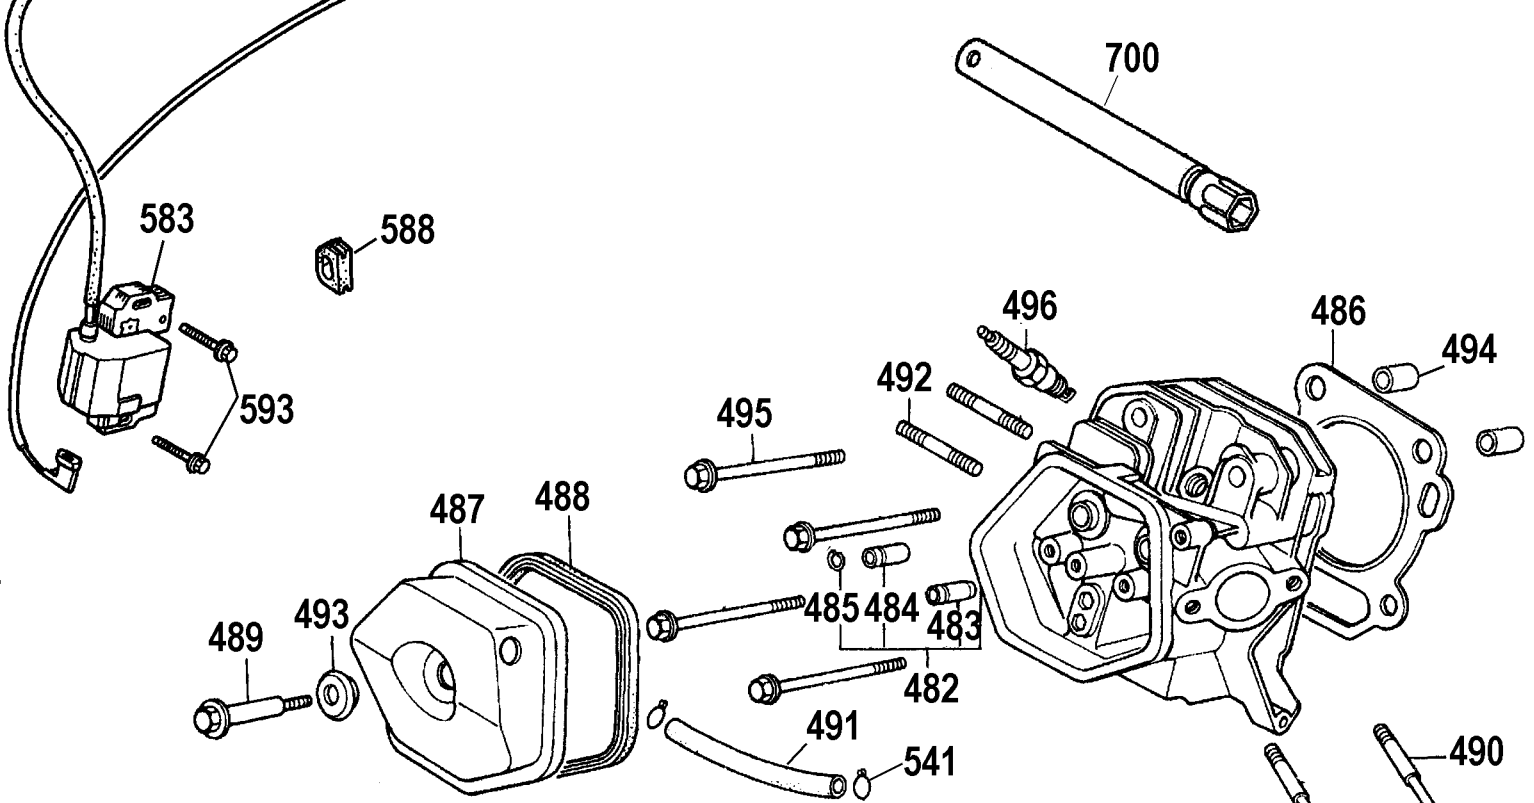

LEFT
(VIEW FROM FLYWHEEL)

INLET

DISCHARGE

Parts List for D55271 Type 4

Item Number	Part Number	Description	Qty Required
1	621575-00	PUMP	1
2	A15668	ENGINE	1
3	000000-00	No Longer Available	1
4	DAC-138	AXLE WHEELBARROW	1
5	5130244-00	PULLEY	1
6	5130890-00	KEY	1
7	N003730	V-BELT	2
8	A21171	BELT GUARD	1
9	5130832-00	FENDER WASHER	4
10	A18823	SCREW	4
11	SSF-8150	NUT .312-18 UNC HEX	7
12	5130198-00	WASHER	7
13	5136501-00	TUBE	1
14	A12358	IDLE CONTROL ASSY	1
15	18300	BOLT .375-16X1.75 FL	4
16	5130835-00	WASHER, FLAT	8
17	N008948	WHEEL	1
18	A14785	FOOT PAD	4
19	N072023	BALL VALVE	2
20	A17037	GRIP	2
21	SSN-2406	PIN COTTER 5/32X2	2
22	Z-D23004	GAUGE 1.5OD 200PSI .	1
23	5130415-00	CHECK VALVE	1
24	5130207-00	CONNECTOR	2
25	5134374-00	AFTERCOOLER	2
26	5130030-00	VALVE	1
27	5136802-00	BOLT,HEX HEAD	4

Parts List for D55271 Type 4

Item Number	Part Number	Description	Qty Required
655	285807-63	PISTON	1
656	285805-04	PIN	1
657	285805-06	ROD	1
657	285805-05	ROD	1
658	285803-37	BOLT	2
659	285801-66	CLIP	2
660	285805-81	COVER	1
661	285804-82	SHROUD	1
662	285806-99	SWITCH ASSY.	1
663	285800-41	BOLT	6
664	285805-82	CLIP	1
665	285807-66	CYLINDER	1
666	285802-76	SWITCH ASSY	1
667	285804-73	SHAFT	1
675	285807-69	LABEL	1
676	285807-68	LABEL	1
700	285807-70	WRENCH	1
800	5130427-00	OIL	1
846	5132627-00	VALVE PLATE ASSY	1
846	5130167-00	HEAD ASSEMBLY	2
846	5130172-00	GASKET SET	1
846	5130186-00	REPAIR KIT	1