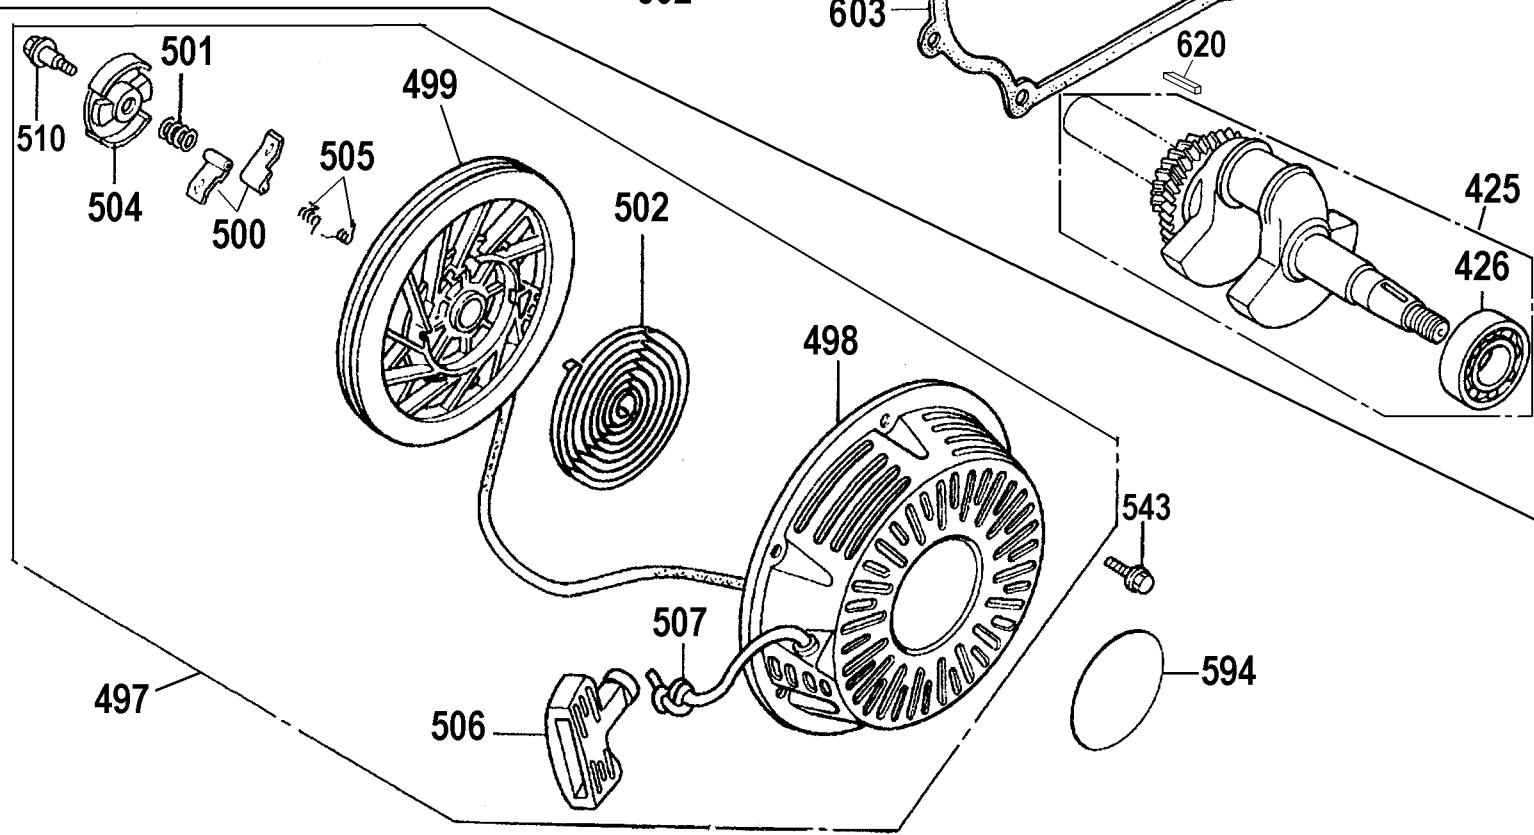

LEFT
(VIEW FROM FLYWHEEL)

INLET

DISCHARGE

Parts List for D55271 Type 4

Item Number	Part Number	Description	Qty Required
1	621575-00	PUMP	1
2	A15668	ENGINE	1
3	000000-00	No Longer Available	1
4	DAC-138	AXLE WHEELBARROW	1
5	5130244-00	PULLEY	1
6	5130890-00	KEY	1
7	N003730	V-BELT	2
8	A21171	BELT GUARD	1
9	5130832-00	FENDER WASHER	4
10	A18823	SCREW	4
11	SSF-8150	NUT .312-18 UNC HEX	7
12	5130198-00	WASHER	7
13	5136501-00	TUBE	1
14	A12358	IDLE CONTROL ASSY	1
15	18300	BOLT .375-16X1.75 FL	4
16	5130835-00	WASHER, FLAT	8
17	N008948	WHEEL	1
18	A14785	FOOT PAD	4
19	N072023	BALL VALVE	2
20	A17037	GRIP	2
21	SSN-2406	PIN COTTER 5/32X2	2
22	Z-D23004	GAUGE 1.5OD 200PSI .	1
23	5130415-00	CHECK VALVE	1
24	5130207-00	CONNECTOR	2
25	5134374-00	AFTERCOOLER	2
26	5130030-00	VALVE	1
27	5136802-00	BOLT,HEX HEAD	4

Parts List for D55271 Type 4

Item Number	Part Number	Description	Qty Required
29	A12579	TEE FITTING	1
30	A12464	TUBING	1
31	Z-D28274	GAUGE 2 OD 200PSI 1/	1
32	A18682	REGULATOR ASSY.	1
33	5130257-00	LOCK BOLT	2
35	5130236-00	PILOT VALVE	1
36	5132620-00	BRACKET	1
37	5130900-00	BOLT	1
38	5130830-00	FLAT WASHER	1
39	5130213-00	NUT	5
40	A12475	ISOLATOR	1
41	5136608-00	HOSE BARB	1
42	A13446	HOSE	1
43	5136609-00	HOSE BARB	1
44	5132685-00	BRACKET	1
45	5131085-00	PLUG	1
46	5130218-00	NUT	2
48	5136697-00	HOSE CLAMP	2
49	SSF-8111-ZN	NUT .375-16 HEX WHIZ	4
50	5131155-00	NIPPLE	1
51	5131151-00	CAP	1
52	5130973-00	DRAIN ELBOW	1
53	5131756-00	ADAPTOR	1
54	5140006-94	SET SCREW	1
55	5130063-00	DECAL	2
56	000000-00	No Longer Available	1
57	N000231	LABEL	1