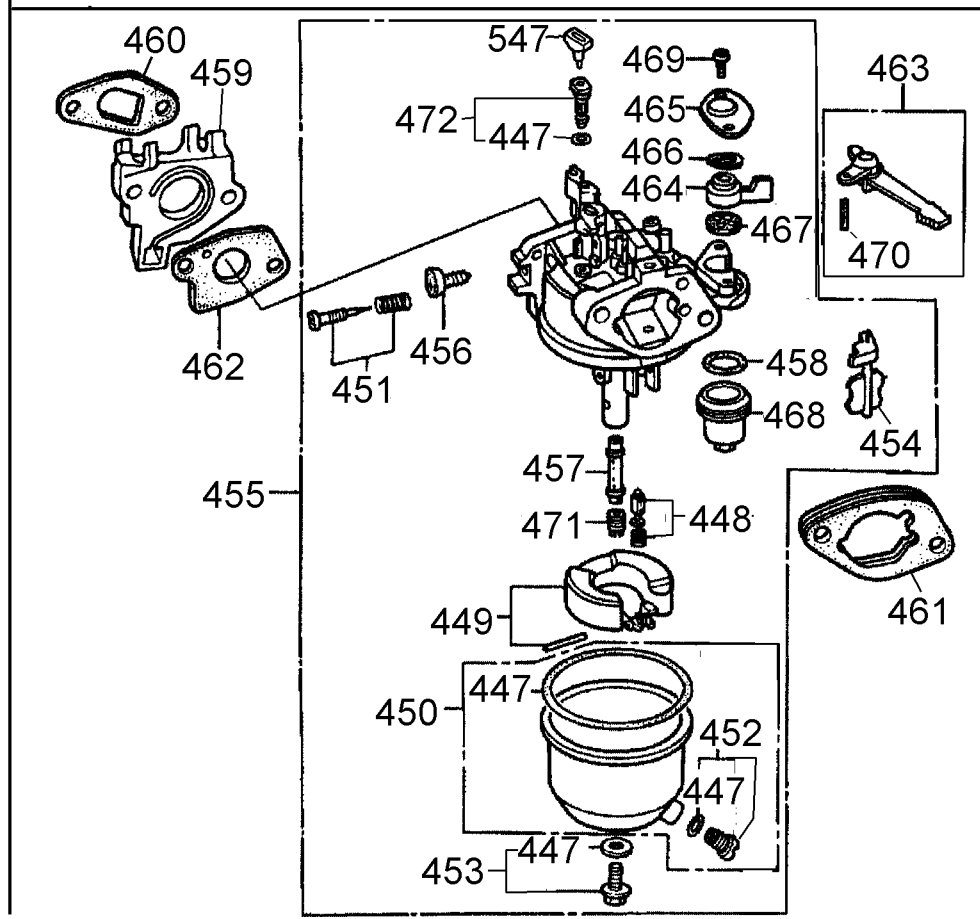

LEFT
(VIEW FROM FLYWHEEL)

INLET

DISCHARGE

Parts List for D55271 Type 4

Item Number	Part Number	Description	Qty Required
1	621575-00	PUMP	1
2	A15668	ENGINE	1
3	000000-00	No Longer Available	1
4	DAC-138	AXLE WHEELBARROW	1
5	5130244-00	PULLEY	1
6	5130890-00	KEY	1
7	N003730	V-BELT	2
8	A21171	BELT GUARD	1
9	5130832-00	FENDER WASHER	4
10	A18823	SCREW	4
11	SSF-8150	NUT .312-18 UNC HEX	7
12	5130198-00	WASHER	7
13	5136501-00	TUBE	1
14	A12358	IDLE CONTROL ASSY	1
15	18300	BOLT .375-16X1.75 FL	4
16	5130835-00	WASHER, FLAT	8
17	N008948	WHEEL	1
18	A14785	FOOT PAD	4
19	N072023	BALL VALVE	2
20	A17037	GRIP	2
21	SSN-2406	PIN COTTER 5/32X2	2
22	Z-D23004	GAUGE 1.5OD 200PSI .	1
23	5130415-00	CHECK VALVE	1
24	5130207-00	CONNECTOR	2
25	5134374-00	AFTERCOOLER	2
26	5130030-00	VALVE	1
27	5136802-00	BOLT,HEX HEAD	4

Parts List for D55271 Type 4

Item Number	Part Number	Description	Qty Required
655	285807-63	PISTON	1
656	285805-04	PIN	1
657	285805-06	ROD	1
657	285805-05	ROD	1
658	285803-37	BOLT	2
659	285801-66	CLIP	2
660	285805-81	COVER	1
661	285804-82	SHROUD	1
662	285806-99	SWITCH ASSY.	1
663	285800-41	BOLT	6
664	285805-82	CLIP	1
665	285807-66	CYLINDER	1
666	285802-76	SWITCH ASSY	1
667	285804-73	SHAFT	1
675	285807-69	LABEL	1
676	285807-68	LABEL	1
700	285807-70	WRENCH	1
800	5130427-00	OIL	1
846	5132627-00	VALVE PLATE ASSY	1
846	5130167-00	HEAD ASSEMBLY	2
846	5130172-00	GASKET SET	1
846	5130186-00	REPAIR KIT	1