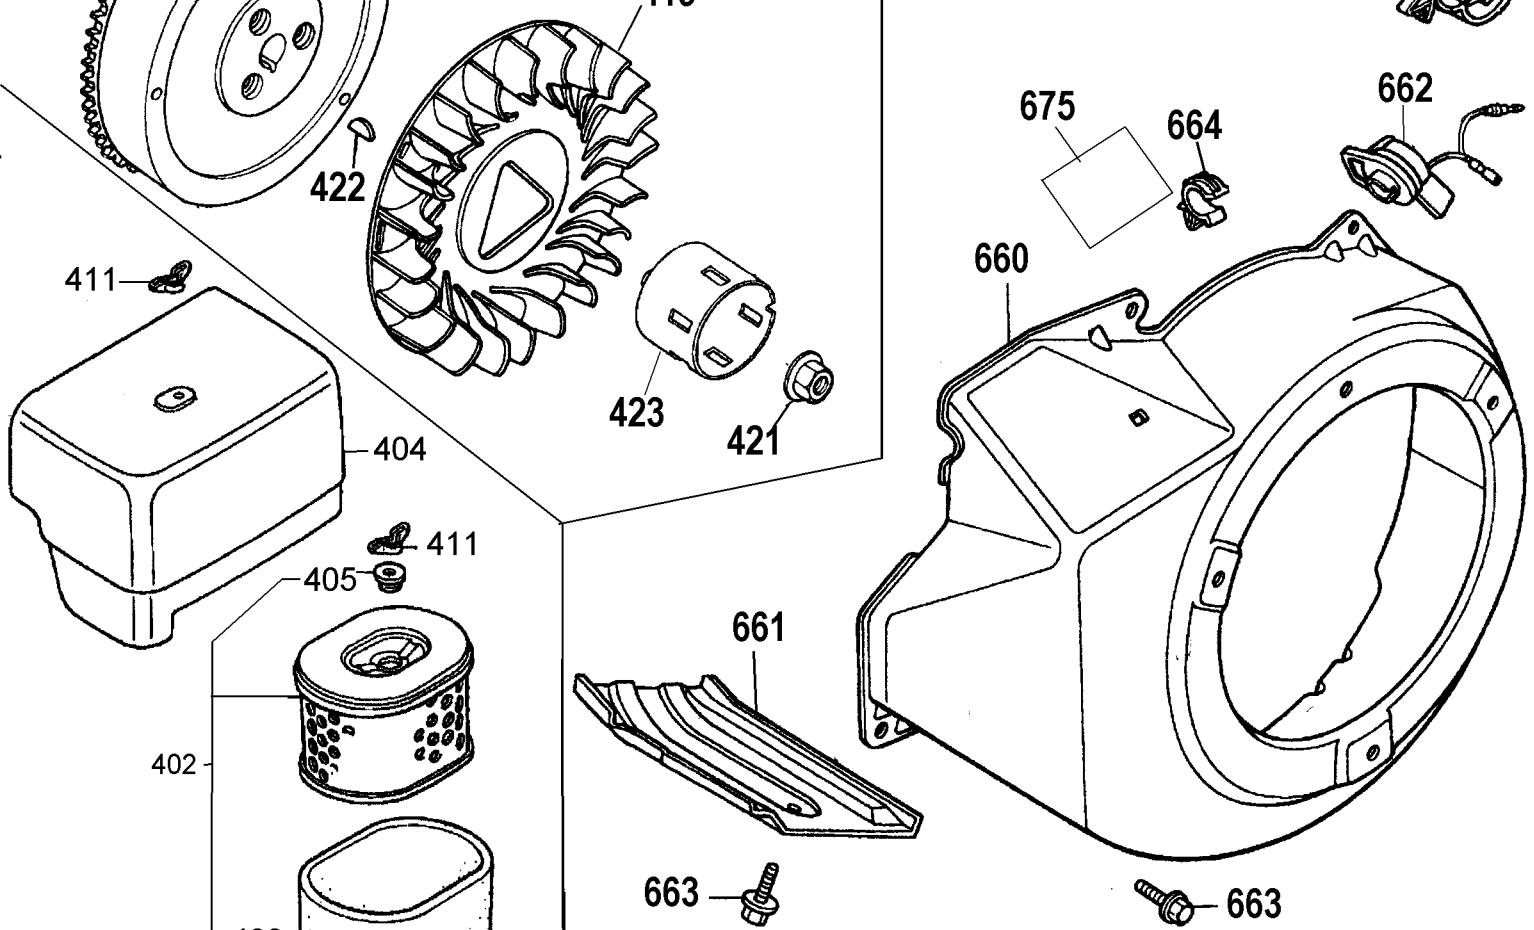

LEFT
(VIEW FROM FLYWHEEL)

INLET

DISCHARGE

Parts List for D55271 Type 4

Item Number	Part Number	Description	Qty Required
1	621575-00	PUMP	1
2	A15668	ENGINE	1
3	000000-00	No Longer Available	1
4	DAC-138	AXLE WHEELBARROW	1
5	5130244-00	PULLEY	1
6	5130890-00	KEY	1
7	N003730	V-BELT	2
8	A21171	BELT GUARD	1
9	5130832-00	FENDER WASHER	4
10	A18823	SCREW	4
11	SSF-8150	NUT .312-18 UNC HEX	7
12	5130198-00	WASHER	7
13	5136501-00	TUBE	1
14	A12358	IDLE CONTROL ASSY	1
15	18300	BOLT .375-16X1.75 FL	4
16	5130835-00	WASHER, FLAT	8
17	N008948	WHEEL	1
18	A14785	FOOT PAD	4
19	N072023	BALL VALVE	2
20	A17037	GRIP	2
21	SSN-2406	PIN COTTER 5/32X2	2
22	Z-D23004	GAUGE 1.5OD 200PSI .	1
23	5130415-00	CHECK VALVE	1
24	5130207-00	CONNECTOR	2
25	5134374-00	AFTERCOOLER	2
26	5130030-00	VALVE	1
27	5136802-00	BOLT,HEX HEAD	4

Parts List for D55271 Type 4

Item Number	Part Number	Description	Qty Required
655	285807-63	PISTON	1
656	285805-04	PIN	1
657	285805-06	ROD	1
657	285805-05	ROD	1
658	285803-37	BOLT	2
659	285801-66	CLIP	2
660	285805-81	COVER	1
661	285804-82	SHROUD	1
662	285806-99	SWITCH ASSY.	1
663	285800-41	BOLT	6
664	285805-82	CLIP	1
665	285807-66	CYLINDER	1
666	285802-76	SWITCH ASSY	1
667	285804-73	SHAFT	1
675	285807-69	LABEL	1
676	285807-68	LABEL	1
700	285807-70	WRENCH	1
800	5130427-00	OIL	1
846	5132627-00	VALVE PLATE ASSY	1
846	5130167-00	HEAD ASSEMBLY	2
846	5130172-00	GASKET SET	1
846	5130186-00	REPAIR KIT	1