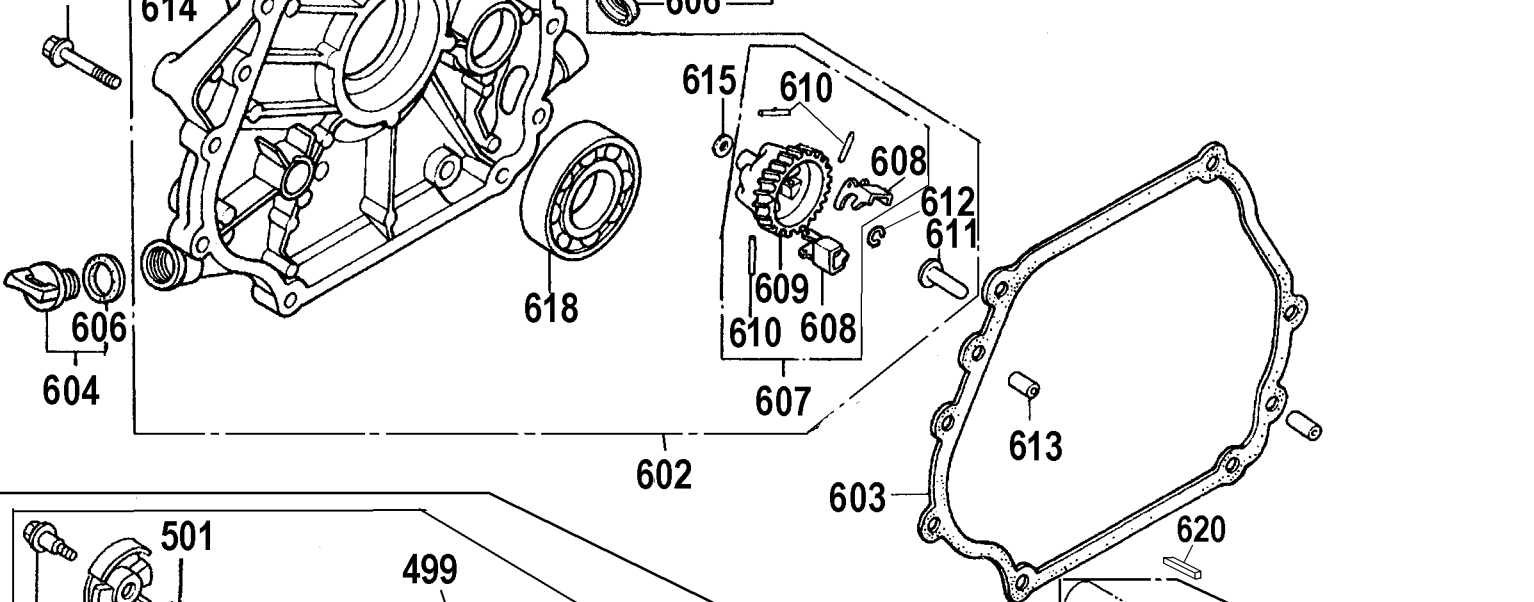

LEFT
(VIEW FROM FLYWHEEL)

INLET

DISCHARGE

Parts List for D55271 Type 4

Item Number	Part Number	Description	Qty Required
1	621575-00	PUMP	1
2	A15668	ENGINE	1
3	000000-00	No Longer Available	1
4	DAC-138	AXLE WHEELBARROW	1
5	5130244-00	PULLEY	1
6	5130890-00	KEY	1
7	N003730	V-BELT	2
8	A21171	BELT GUARD	1
9	5130832-00	FENDER WASHER	4
10	A18823	SCREW	4
11	SSF-8150	NUT .312-18 UNC HEX	7
12	5130198-00	WASHER	7
13	5136501-00	TUBE	1
14	A12358	IDLE CONTROL ASSY	1
15	18300	BOLT .375-16X1.75 FL	4
16	5130835-00	WASHER, FLAT	8
17	N008948	WHEEL	1
18	A14785	FOOT PAD	4
19	N072023	BALL VALVE	2
20	A17037	GRIP	2
21	SSN-2406	PIN COTTER 5/32X2	2
22	Z-D23004	GAUGE 1.5OD 200PSI .	1
23	5130415-00	CHECK VALVE	1
24	5130207-00	CONNECTOR	2
25	5134374-00	AFTERCOOLER	2
26	5130030-00	VALVE	1
27	5136802-00	BOLT,HEX HEAD	4

Parts List for D55271 Type 4

Item Number	Part Number	Description	Qty Required
655	285807-63	PISTON	1
656	285805-04	PIN	1
657	285805-06	ROD	1
657	285805-05	ROD	1
658	285803-37	BOLT	2
659	285801-66	CLIP	2
660	285805-81	COVER	1
661	285804-82	SHROUD	1
662	285806-99	SWITCH ASSY.	1
663	285800-41	BOLT	6
664	285805-82	CLIP	1
665	285807-66	CYLINDER	1
666	285802-76	SWITCH ASSY	1
667	285804-73	SHAFT	1
675	285807-69	LABEL	1
676	285807-68	LABEL	1
700	285807-70	WRENCH	1
800	5130427-00	OIL	1
846	5132627-00	VALVE PLATE ASSY	1
846	5130167-00	HEAD ASSEMBLY	2
846	5130172-00	GASKET SET	1
846	5130186-00	REPAIR KIT	1