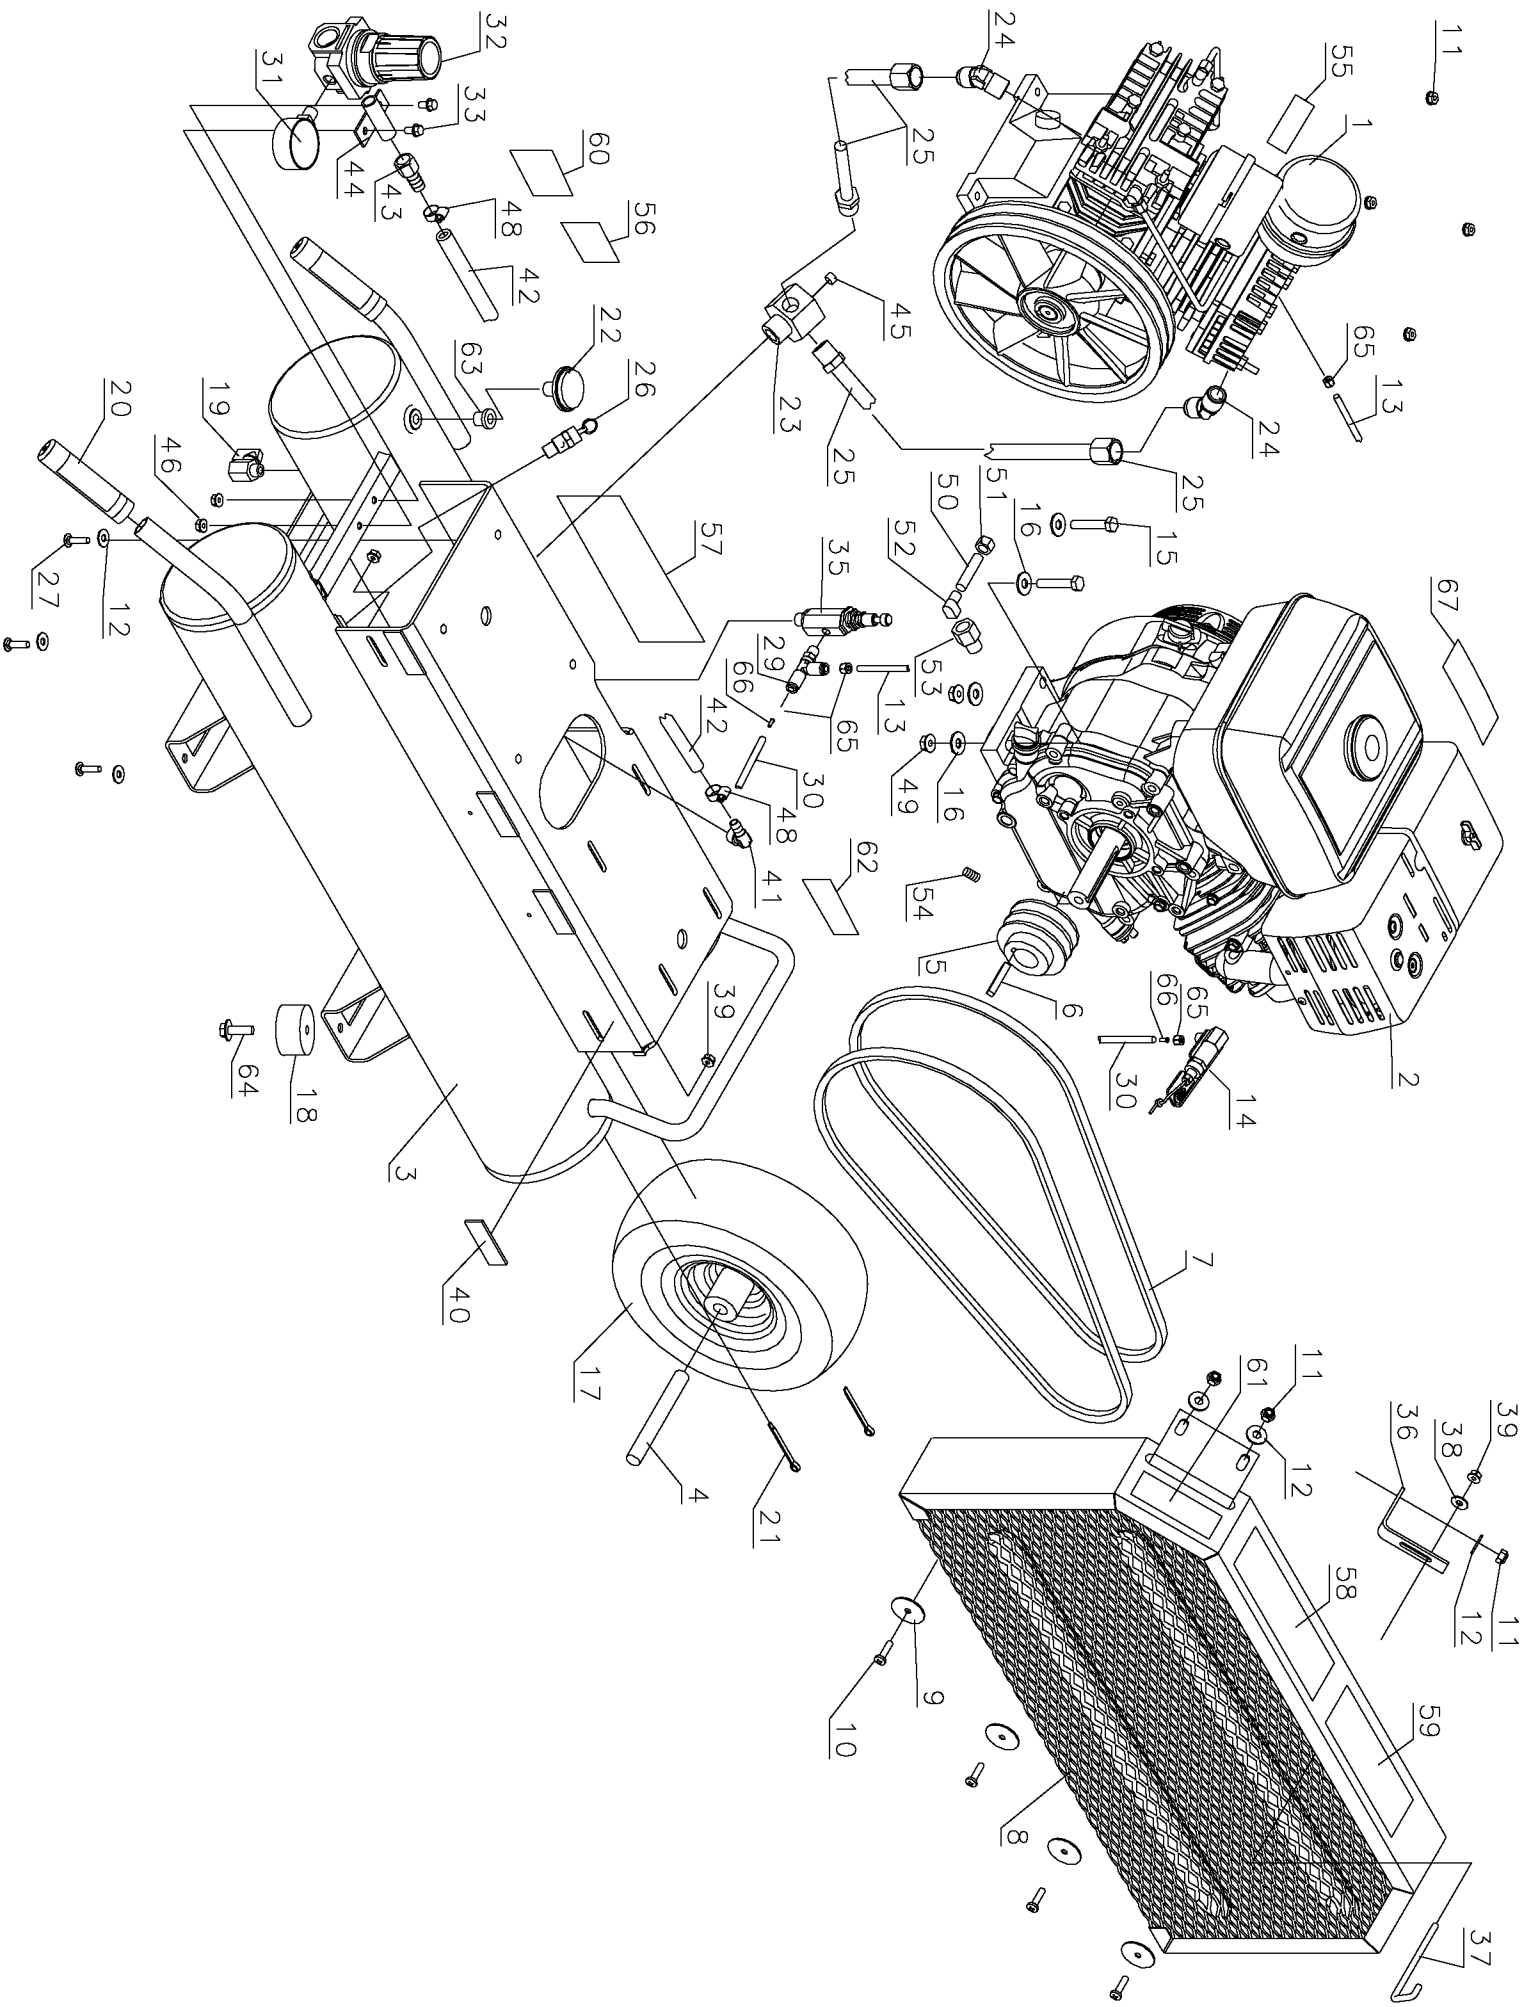

LEFT
(VIEW FROM FLYWHEEL)

INLET

DISCHARGE

Parts List for D55271 Type 4

Item Number	Part Number	Description	Qty Required
1	621575-00	PUMP	1
2	A15668	ENGINE	1
3	000000-00	No Longer Available	1
4	DAC-138	AXLE WHEELBARROW	1
5	5130244-00	PULLEY	1
6	5130890-00	KEY	1
7	N003730	V-BELT	2
8	A21171	BELT GUARD	1
9	5130832-00	FENDER WASHER	4
10	A18823	SCREW	4
11	SSF-8150	NUT .312-18 UNC HEX	7
12	5130198-00	WASHER	7
13	5136501-00	TUBE	1
14	A12358	IDLE CONTROL ASSY	1
15	18300	BOLT .375-16X1.75 FL	4
16	5130835-00	WASHER, FLAT	8
17	N008948	WHEEL	1
18	A14785	FOOT PAD	4
19	N072023	BALL VALVE	2
20	A17037	GRIP	2
21	SSN-2406	PIN COTTER 5/32X2	2
22	Z-D23004	GAUGE 1.5OD 200PSI .	1
23	5130415-00	CHECK VALVE	1
24	5130207-00	CONNECTOR	2
25	5134374-00	AFTERCOOLER	2
26	5130030-00	VALVE	1
27	5136802-00	BOLT,HEX HEAD	4

Parts List for D55271 Type 4

Item Number	Part Number	Description	Qty Required
29	A12579	TEE FITTING	1
30	A12464	TUBING	1
31	Z-D28274	GAUGE 2 OD 200PSI 1/	1
32	A18682	REGULATOR ASSY.	1
33	5130257-00	LOCK BOLT	2
35	5130236-00	PILOT VALVE	1
36	5132620-00	BRACKET	1
37	5130900-00	BOLT	1
38	5130830-00	FLAT WASHER	1
39	5130213-00	NUT	5
40	A12475	ISOLATOR	1
41	5136608-00	HOSE BARB	1
42	A13446	HOSE	1
43	5136609-00	HOSE BARB	1
44	5132685-00	BRACKET	1
45	5131085-00	PLUG	1
46	5130218-00	NUT	2
48	5136697-00	HOSE CLAMP	2
49	SSF-8111-ZN	NUT .375-16 HEX WHIZ	4
50	5131155-00	NIPPLE	1
51	5131151-00	CAP	1
52	5130973-00	DRAIN ELBOW	1
53	5131756-00	ADAPTOR	1
54	5140006-94	SET SCREW	1
55	5130063-00	DECAL	2
56	000000-00	No Longer Available	1
57	N000231	LABEL	1