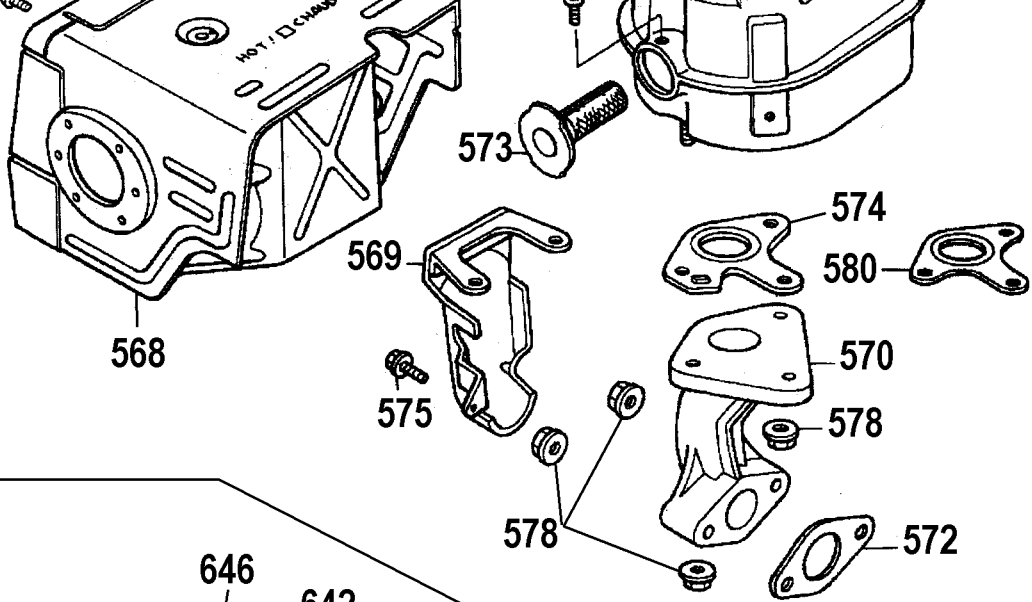

LEFT
(VIEW FROM FLYWHEEL)

INLET

DISCHARGE

Parts List for D55271 Type 4

Item Number	Part Number	Description	Qty Required
1	621575-00	PUMP	1
2	A15668	ENGINE	1
3	000000-00	No Longer Available	1
4	DAC-138	AXLE WHEELBARROW	1
5	5130244-00	PULLEY	1
6	5130890-00	KEY	1
7	N003730	V-BELT	2
8	A21171	BELT GUARD	1
9	5130832-00	FENDER WASHER	4
10	A18823	SCREW	4
11	SSF-8150	NUT .312-18 UNC HEX	7
12	5130198-00	WASHER	7
13	5136501-00	TUBE	1
14	A12358	IDLE CONTROL ASSY	1
15	18300	BOLT .375-16X1.75 FL	4
16	5130835-00	WASHER, FLAT	8
17	N008948	WHEEL	1
18	A14785	FOOT PAD	4
19	N072023	BALL VALVE	2
20	A17037	GRIP	2
21	SSN-2406	PIN COTTER 5/32X2	2
22	Z-D23004	GAUGE 1.5OD 200PSI .	1
23	5130415-00	CHECK VALVE	1
24	5130207-00	CONNECTOR	2
25	5134374-00	AFTERCOOLER	2
26	5130030-00	VALVE	1
27	5136802-00	BOLT,HEX HEAD	4

Parts List for D55271 Type 4

Item Number	Part Number	Description	Qty Required
655	285807-63	PISTON	1
656	285805-04	PIN	1
657	285805-06	ROD	1
657	285805-05	ROD	1
658	285803-37	BOLT	2
659	285801-66	CLIP	2
660	285805-81	COVER	1
661	285804-82	SHROUD	1
662	285806-99	SWITCH ASSY.	1
663	285800-41	BOLT	6
664	285805-82	CLIP	1
665	285807-66	CYLINDER	1
666	285802-76	SWITCH ASSY	1
667	285804-73	SHAFT	1
675	285807-69	LABEL	1
676	285807-68	LABEL	1
700	285807-70	WRENCH	1
800	5130427-00	OIL	1
846	5132627-00	VALVE PLATE ASSY	1
846	5130167-00	HEAD ASSEMBLY	2
846	5130172-00	GASKET SET	1
846	5130186-00	REPAIR KIT	1