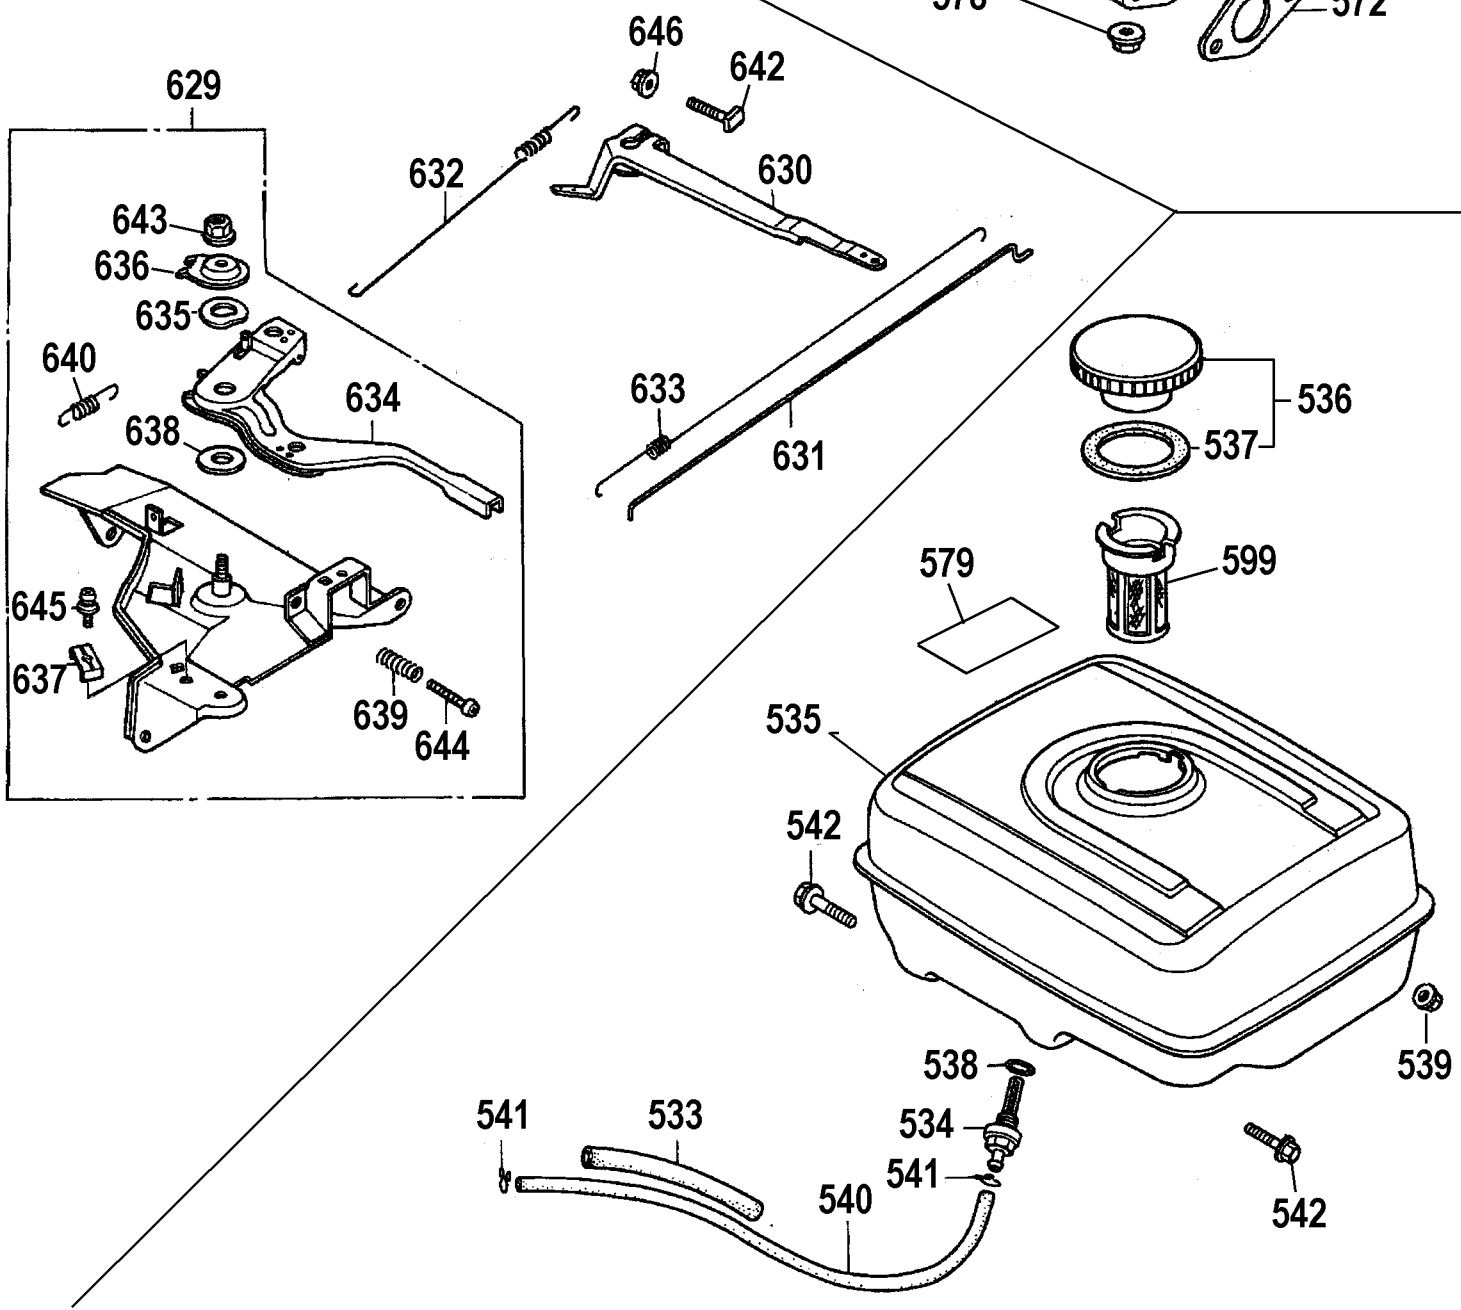

LEFT
(VIEW FROM FLYWHEEL)

INLET

DISCHARGE

Parts List for D55271 Type 4

Item Number	Part Number	Description	Qty Required
1	621575-00	PUMP	1
2	A15668	ENGINE	1
3	000000-00	No Longer Available	1
4	DAC-138	AXLE WHEELBARROW	1
5	5130244-00	PULLEY	1
6	5130890-00	KEY	1
7	N003730	V-BELT	2
8	A21171	BELT GUARD	1
9	5130832-00	FENDER WASHER	4
10	A18823	SCREW	4
11	SSF-8150	NUT .312-18 UNC HEX	7
12	5130198-00	WASHER	7
13	5136501-00	TUBE	1
14	A12358	IDLE CONTROL ASSY	1
15	18300	BOLT .375-16X1.75 FL	4
16	5130835-00	WASHER, FLAT	8
17	N008948	WHEEL	1
18	A14785	FOOT PAD	4
19	N072023	BALL VALVE	2
20	A17037	GRIP	2
21	SSN-2406	PIN COTTER 5/32X2	2
22	Z-D23004	GAUGE 1.5OD 200PSI .	1
23	5130415-00	CHECK VALVE	1
24	5130207-00	CONNECTOR	2
25	5134374-00	AFTERCOOLER	2
26	5130030-00	VALVE	1
27	5136802-00	BOLT,HEX HEAD	4

Parts List for D55271 Type 4

Item Number	Part Number	Description	Qty Required
655	285807-63	PISTON	1
656	285805-04	PIN	1
657	285805-06	ROD	1
657	285805-05	ROD	1
658	285803-37	BOLT	2
659	285801-66	CLIP	2
660	285805-81	COVER	1
661	285804-82	SHROUD	1
662	285806-99	SWITCH ASSY.	1
663	285800-41	BOLT	6
664	285805-82	CLIP	1
665	285807-66	CYLINDER	1
666	285802-76	SWITCH ASSY	1
667	285804-73	SHAFT	1
675	285807-69	LABEL	1
676	285807-68	LABEL	1
700	285807-70	WRENCH	1
800	5130427-00	OIL	1
846	5132627-00	VALVE PLATE ASSY	1
846	5130167-00	HEAD ASSEMBLY	2
846	5130172-00	GASKET SET	1
846	5130186-00	REPAIR KIT	1