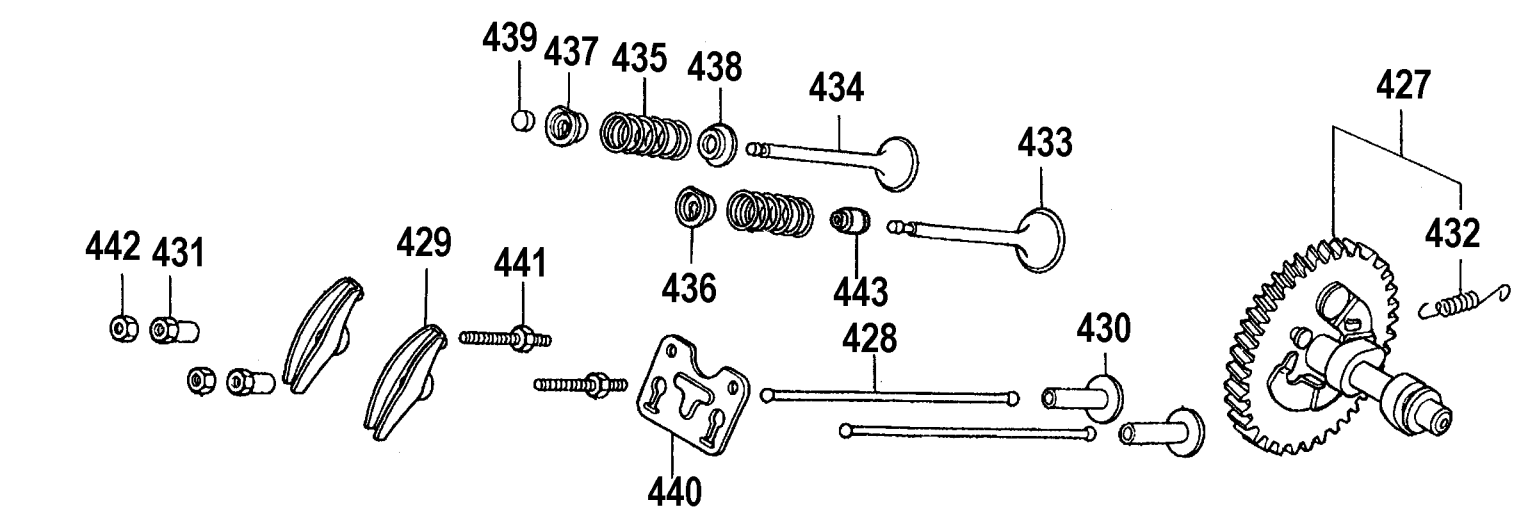

LEFT
(VIEW FROM FLYWHEEL)

INLET

DISCHARGE

Parts List for D55271 Type 4

Item Number	Part Number	Description	Qty Required
1	621575-00	PUMP	1
2	A15668	ENGINE	1
3	000000-00	No Longer Available	1
4	DAC-138	AXLE WHEELBARROW	1
5	5130244-00	PULLEY	1
6	5130890-00	KEY	1
7	N003730	V-BELT	2
8	A21171	BELT GUARD	1
9	5130832-00	FENDER WASHER	4
10	A18823	SCREW	4
11	SSF-8150	NUT .312-18 UNC HEX	7
12	5130198-00	WASHER	7
13	5136501-00	TUBE	1
14	A12358	IDLE CONTROL ASSY	1
15	18300	BOLT .375-16X1.75 FL	4
16	5130835-00	WASHER, FLAT	8
17	N008948	WHEEL	1
18	A14785	FOOT PAD	4
19	N072023	BALL VALVE	2
20	A17037	GRIP	2
21	SSN-2406	PIN COTTER 5/32X2	2
22	Z-D23004	GAUGE 1.5OD 200PSI .	1
23	5130415-00	CHECK VALVE	1
24	5130207-00	CONNECTOR	2
25	5134374-00	AFTERCOOLER	2
26	5130030-00	VALVE	1
27	5136802-00	BOLT,HEX HEAD	4

Parts List for D55271 Type 4

Item Number	Part Number	Description	Qty Required
655	285807-63	PISTON	1
656	285805-04	PIN	1
657	285805-06	ROD	1
657	285805-05	ROD	1
658	285803-37	BOLT	2
659	285801-66	CLIP	2
660	285805-81	COVER	1
661	285804-82	SHROUD	1
662	285806-99	SWITCH ASSY.	1
663	285800-41	BOLT	6
664	285805-82	CLIP	1
665	285807-66	CYLINDER	1
666	285802-76	SWITCH ASSY	1
667	285804-73	SHAFT	1
675	285807-69	LABEL	1
676	285807-68	LABEL	1
700	285807-70	WRENCH	1
800	5130427-00	OIL	1
846	5132627-00	VALVE PLATE ASSY	1
846	5130167-00	HEAD ASSEMBLY	2
846	5130172-00	GASKET SET	1
846	5130186-00	REPAIR KIT	1