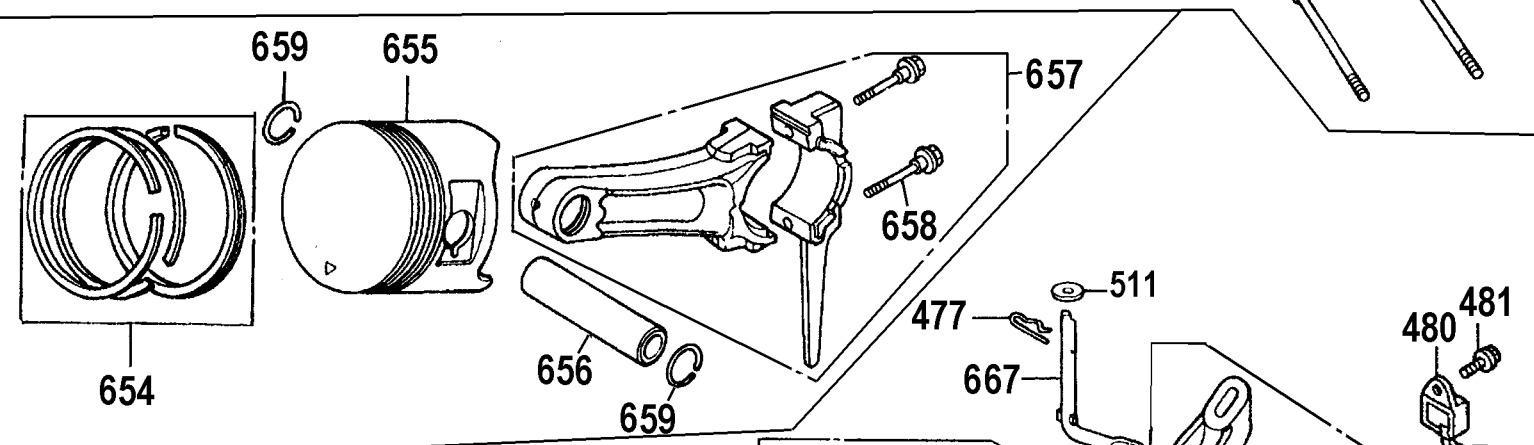

LEFT
(VIEW FROM FLYWHEEL)

INLET

DISCHARGE

Parts List for D55271 Type 4

Item Number	Part Number	Description	Qty Required
1	621575-00	PUMP	1
2	A15668	ENGINE	1
3	000000-00	No Longer Available	1
4	DAC-138	AXLE WHEELBARROW	1
5	5130244-00	PULLEY	1
6	5130890-00	KEY	1
7	N003730	V-BELT	2
8	A21171	BELT GUARD	1
9	5130832-00	FENDER WASHER	4
10	A18823	SCREW	4
11	SSF-8150	NUT .312-18 UNC HEX	7
12	5130198-00	WASHER	7
13	5136501-00	TUBE	1
14	A12358	IDLE CONTROL ASSY	1
15	18300	BOLT .375-16X1.75 FL	4
16	5130835-00	WASHER, FLAT	8
17	N008948	WHEEL	1
18	A14785	FOOT PAD	4
19	N072023	BALL VALVE	2
20	A17037	GRIP	2
21	SSN-2406	PIN COTTER 5/32X2	2
22	Z-D23004	GAUGE 1.5OD 200PSI .	1
23	5130415-00	CHECK VALVE	1
24	5130207-00	CONNECTOR	2
25	5134374-00	AFTERCOOLER	2
26	5130030-00	VALVE	1
27	5136802-00	BOLT,HEX HEAD	4

Parts List for D55271 Type 4

Item Number	Part Number	Description	Qty Required
655	285807-63	PISTON	1
656	285805-04	PIN	1
657	285805-06	ROD	1
657	285805-05	ROD	1
658	285803-37	BOLT	2
659	285801-66	CLIP	2
660	285805-81	COVER	1
661	285804-82	SHROUD	1
662	285806-99	SWITCH ASSY.	1
663	285800-41	BOLT	6
664	285805-82	CLIP	1
665	285807-66	CYLINDER	1
666	285802-76	SWITCH ASSY	1
667	285804-73	SHAFT	1
675	285807-69	LABEL	1
676	285807-68	LABEL	1
700	285807-70	WRENCH	1
800	5130427-00	OIL	1
846	5132627-00	VALVE PLATE ASSY	1
846	5130167-00	HEAD ASSEMBLY	2
846	5130172-00	GASKET SET	1
846	5130186-00	REPAIR KIT	1