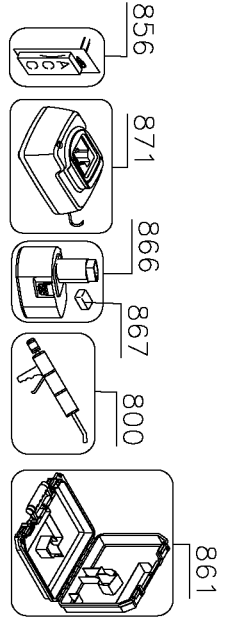

## Parts List for DC330B Type 11

Item Number	Part Number	Description	Qty Required
1	586202-01SV	MOTOR ASSY.	1
2	603754-01	BRUSH BOX	2
3	152274-23	SWITCH KIT	1
4	000000-00	No Longer Available	1
5	496428-00	BAFFLE	1
6	156179-01	SCREW,TAPTITE	3
7	330045-15	SCREW	4
8	652425-00	LOCK-OFF BUTTON	1
10	490989-00	PINION	1
11	621367-00	LEADWIRE	1
12	000000-00	No Longer Available	1
15	330065-07	SCREW	7
16	N173566	HOUSING ASSY.	1
17	581269-00	GUARD	1
20	324006-00	SCREW	8
21	581577-00	CASTING	1
22	584627-00	PIN	1
23	581418-00	SPRING	1
24	586923-00	ACTUATOR	1
25	590334-02	GEARCASE	1
26	581244-00	GASKET	1
27	330045-09	SCREW	2
28	584451-00	SPRING CLIP	1
30	330045-06	SCREW	2
31	582837-00	BOLT	1
32	N072135SV	BLADE CLAMP	1
33	582262-00	SEAL	1

## Parts List for DC330B Type 11

Item Number	Part Number	Description	Qty Required
34	582263-00	FELT SEAL	1
35	586646-00	SPRING,COMP.	1
36	582259-00	BEARING	1
37	581274-00	RECIP. SHAFT	1
38	582260-00	BEARING CARRIER	1
40	490329-00	BEARING	1
46	582261-00	CLAMP	1
47	582257-00	DRIVE ROLLER	1
48	571181-00	CLIP	2
49	582829-00	WASHER	2
50	N466547	SCREW	2
51	330004-02	BEARING,NEEDLE	2
52	N607672	CRANK KIT	1
53	N034837	COUNTERWEIGHT	1
55	N607665	GEAR ASSEMBLY	1
56	581247-00	ACTUATOR	1
58	585113-00SV	GEARCASE ASSY	1
65	581255-05	LEVER	1
66	326467-00	DETENT	2
67	582830-00	BODY	1
68	582831-00	BAFFLE	1
70	000000-00	No Longer Available	1
72	330041-29	PIN	1
73	584450-00	NOZZLE	1
74	330041-49	PIN	1
76	581257-01	LEVER	1
77	000000-00	No Longer Available	2