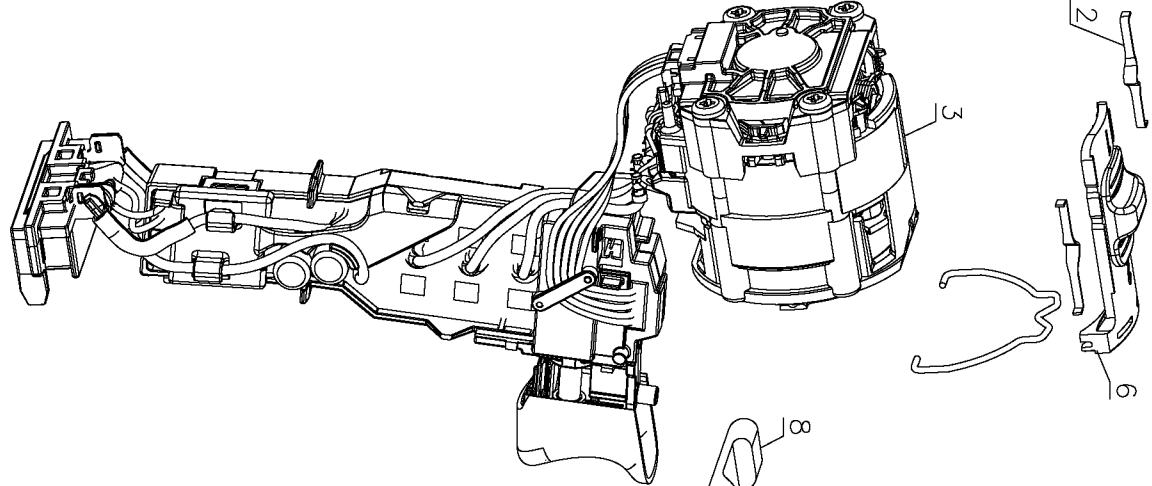

871

866

862

25

27

2

12

6

8

11

14

26

28

9