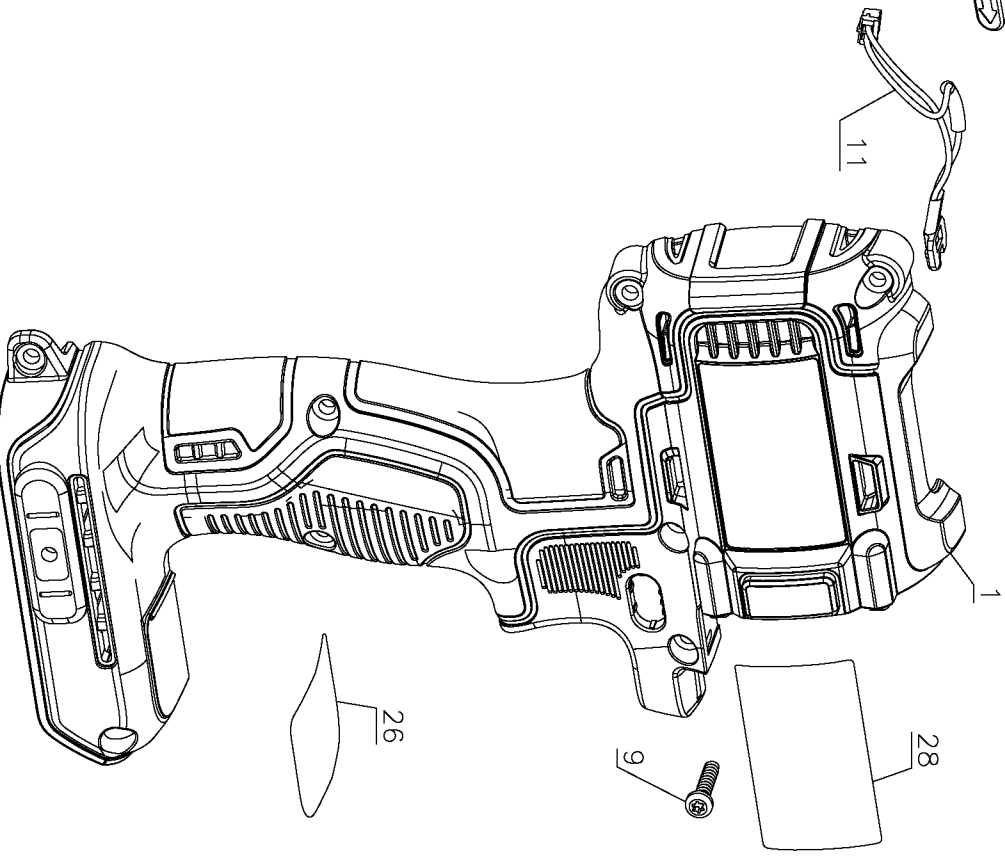

871

866

862

25

27

2

12

6

8

11

14

26

28

9