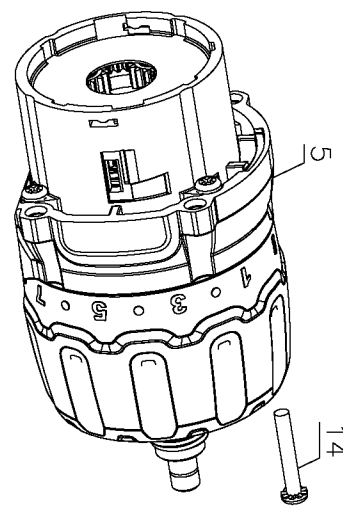

871

866

862

25

27

2

12

6

8

11

14

26

28

9