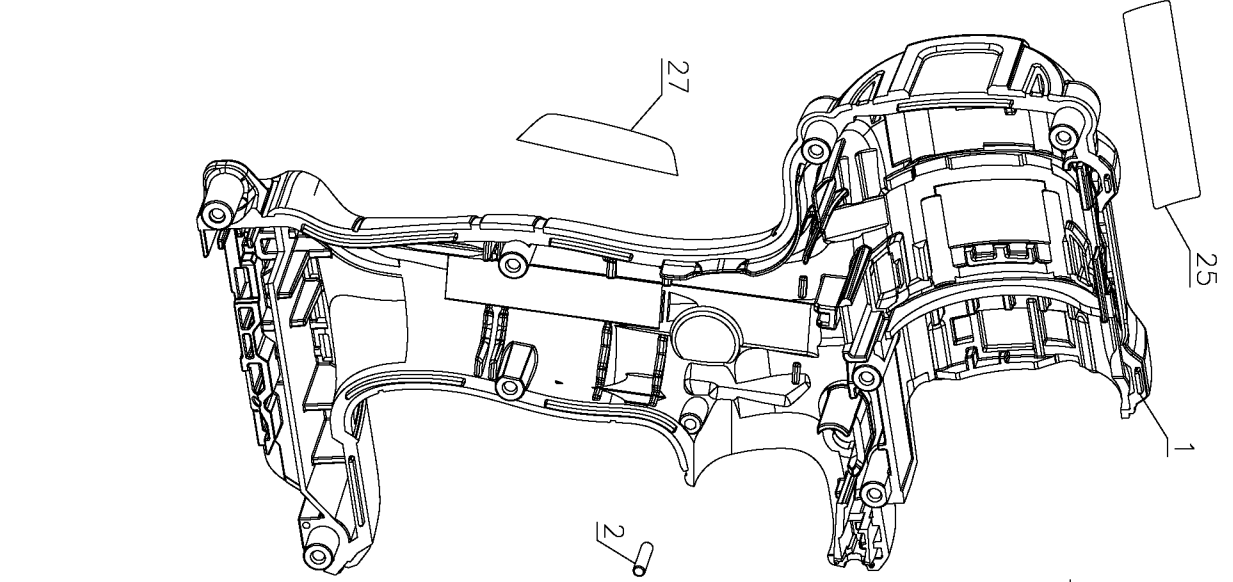

871

866

862

25

27

2

12

6

8

11

14

26

28

9