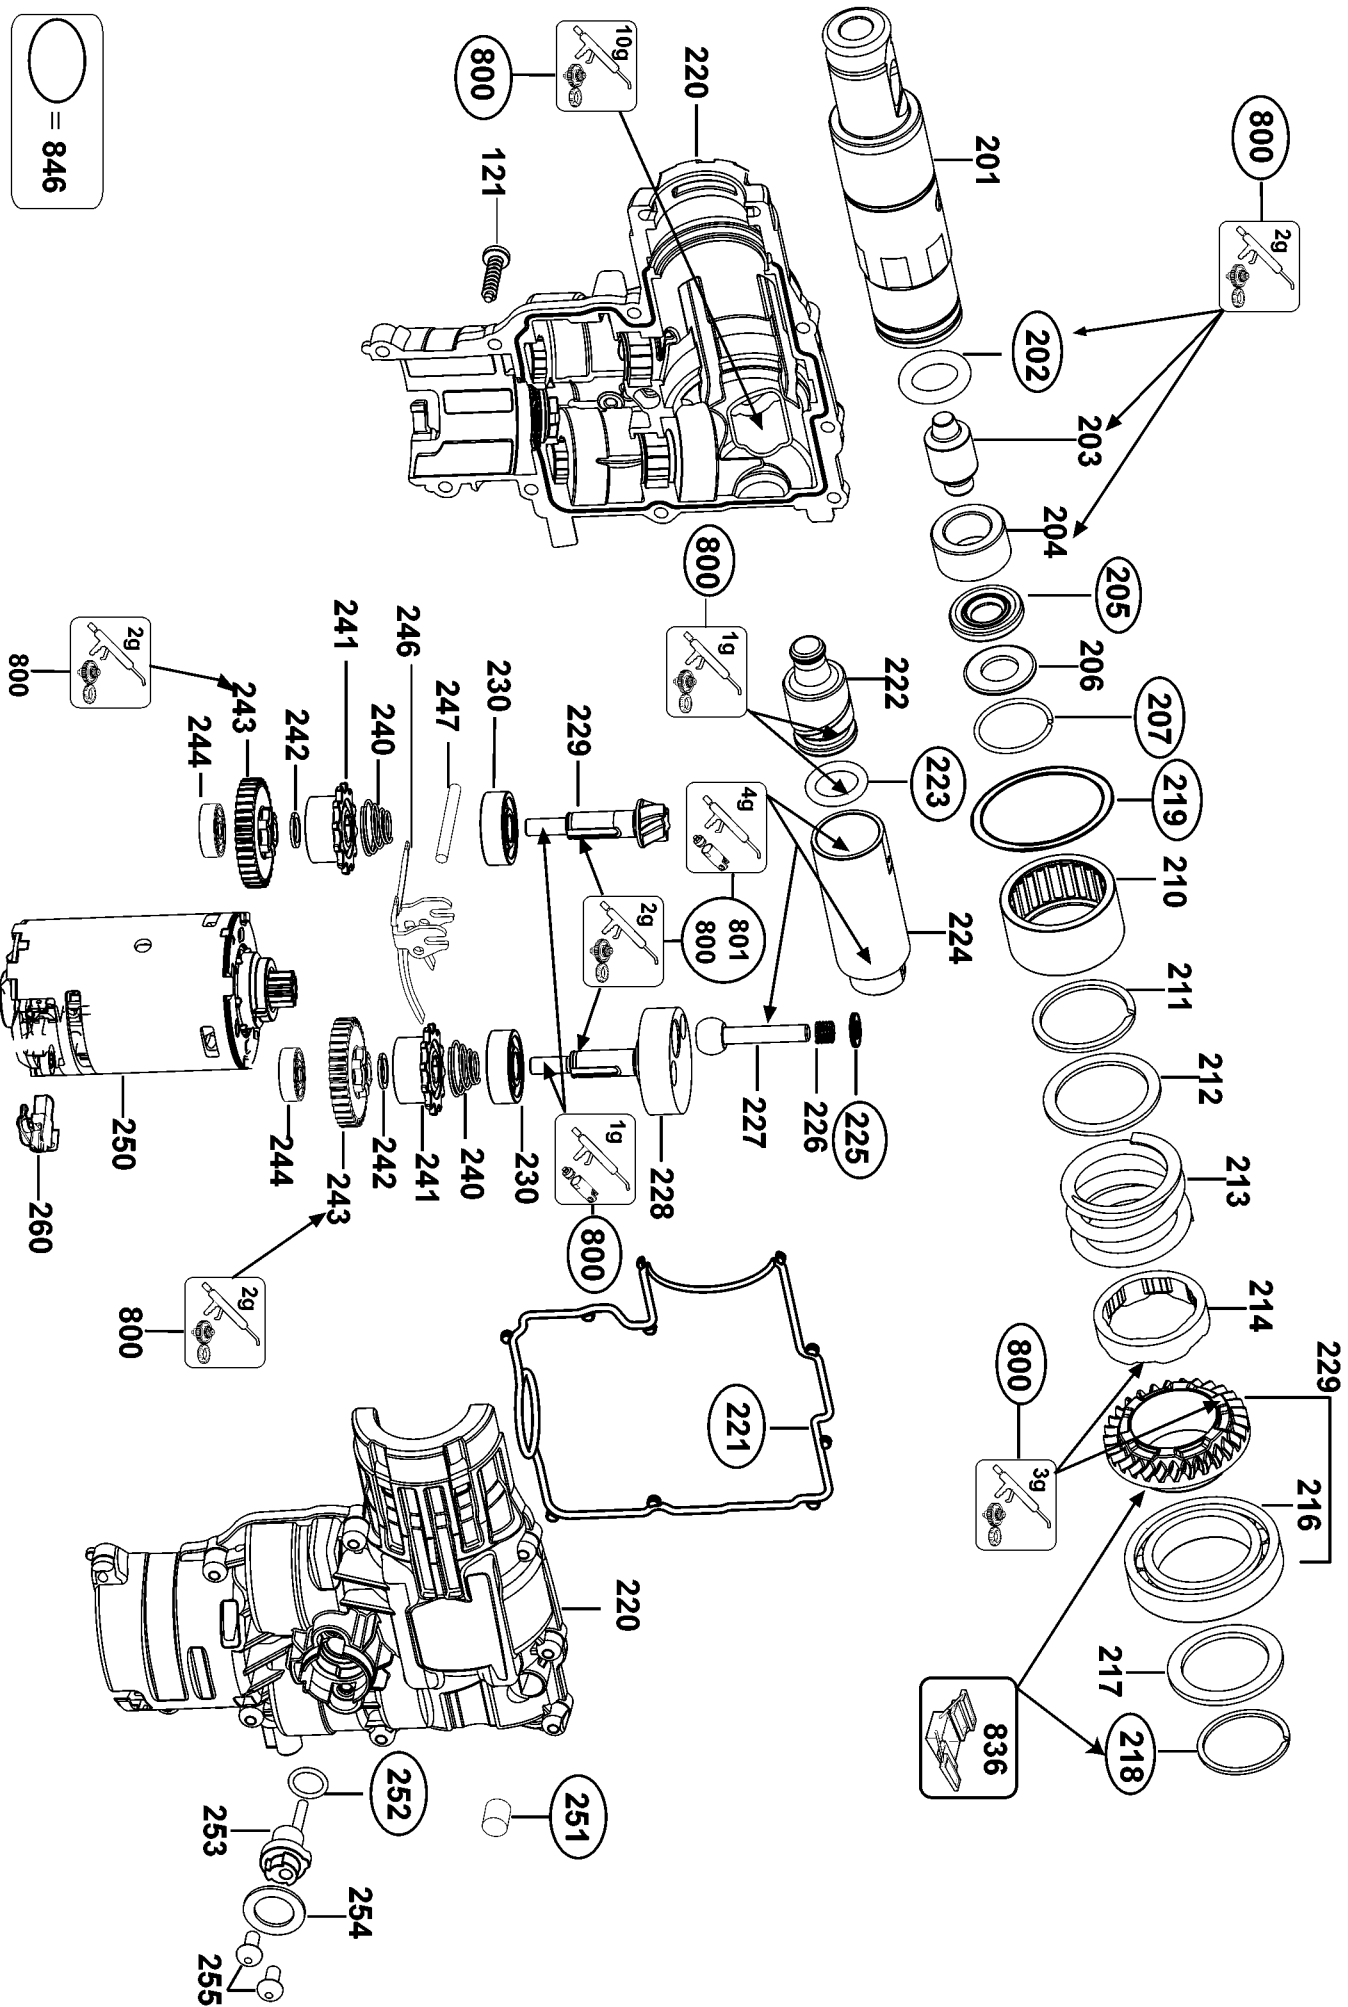

○ = 846

Parts List for DCH213B Type 1

Item Number	Part Number	Description	Qty Required
101	323489-00	CAP	1
102	579212-00	RING	1
103	493965-00	TUBE	1
104	583890-00	BALL	1
105	578387-00	WASHER	1
106	871690	SPRING	1
107	590306-00	FELT SEAL	1
110	574937-01	GEAR CASE COVER	1
111	490785-00	SLEEVE	1
112	575023-00	SELECTOR	1
113	324006-16	SCREW	1
114	478843-00	SPRING	1
115	575026-00	CAP	1
116	575024-00	RELEASE BUTTON	1
120	N123179	CLAMSHELL SET	1
121	330065-08	SCREW	21
122	N072124	LEVER	1
123	575030-00	SPRING	1
124	575032-00	PIN	2
125	479313-00	SPRING	1
127	N123191	LED LIGHT	1
128	N160595	SWITCH & PCB	1
130	N094649	PLATE	1
131	N119679	SPRING	1
132	N091479	MOUNT- SPRING	1
160	N112156	SIDE HANDLE ASSEMBLY	1
170	580787-00	DEPTH STOP	1

Parts List for DCH213B Type 1

Item Number	Part Number	Description	Qty Required
201	492807-00	SPINDLE	1
202	323711-02	O RING	1
203	492808-00	BEAT PIECE	1
204	492809-00	GUIDE BUSHING	1
205	870890-00	RING,RETAINING	1
206	327087-00	WASHER	1
207	323762-07	RING	1
210	590302-00	NEEDLE BEARING	1
211	488105-00	CLIP	1
212	589350-00	WASHER	1
213	589346-00	SPRING	1
214	492817-00	BUSH	1
216	479478-00	BEARING	1
217	589348-00	WASHER	1
218	488390-00	CLIP	1
219	491536-00	O-RING	1
220	492820-00	HOUSING ASSY.	1
221	478909-00	SEAL	1
222	N178363	RAM ASSY.	1
223	577168-00	O RING	1
224	492822-00	PISTON	1
225	N108992	WASHER	1
226	490286-00	SPRING	1
227	492823-00	BALL SPINDLE	1
228	492824-00	CRANKSHAFT	1
229	N071966	REPAIR KIT	1
230	477133-00	BALL BEARING	2