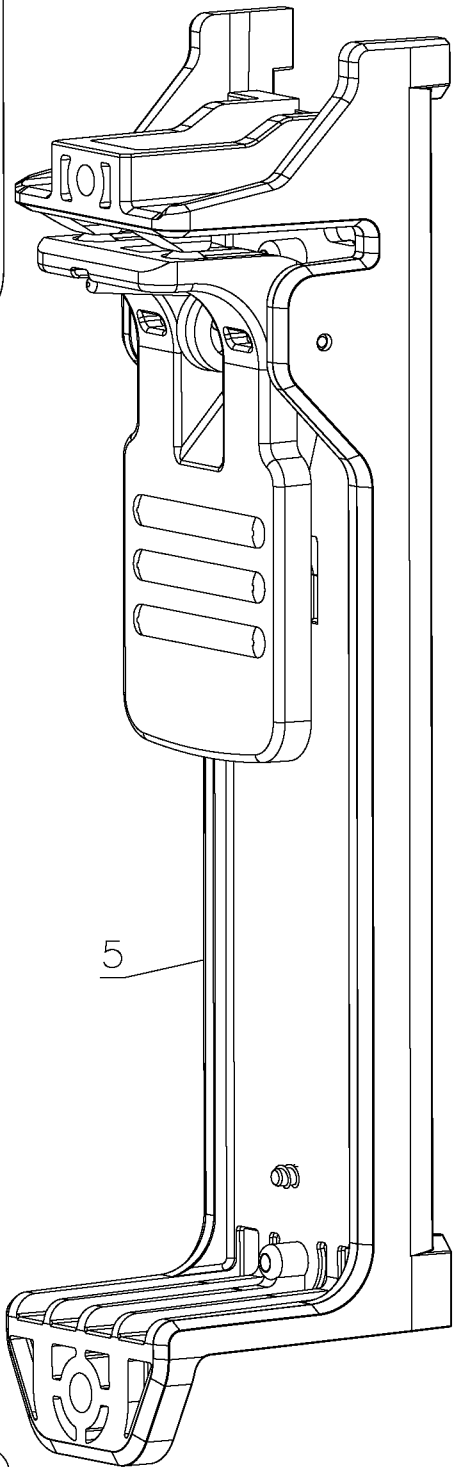

2

5

DATE CODE

1

6

3

7

856

866

871

861

Parts List for DW0811LR Type 1

Item Number	Part Number	Description	Qty Required
1	N456698	REPLACEMENT UNIT	1
2	N456702	WINDOW	3
3	N456703	BRACKET KIT	1
4	N453836	BATTERY HOLDER	1
5	N425527	WALL MOUNT	1
6	N045662	SET SCREW	4
7	N594696	PLUG	1
856	DW0714	ENHANCEMENT GLASSES	1
856	DW0730	LASER TARGET CARD	1
861	N519701	FOAM INSERT	1
861	N475700	KIT BOX	1
866	DCB127	BATTERY	1
871	N264209	CHARGER	1