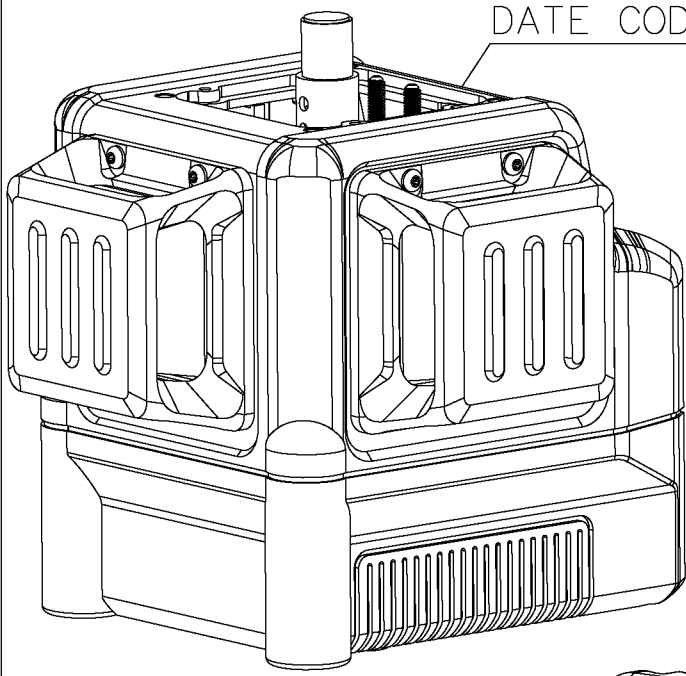

2

5

DATE CODE

1

6

3

7

856

866

871

861