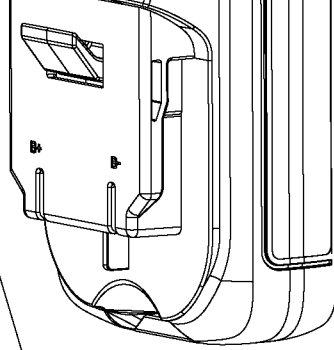

2

5

DATE CODE

1

6

3

7

856

866

871

861