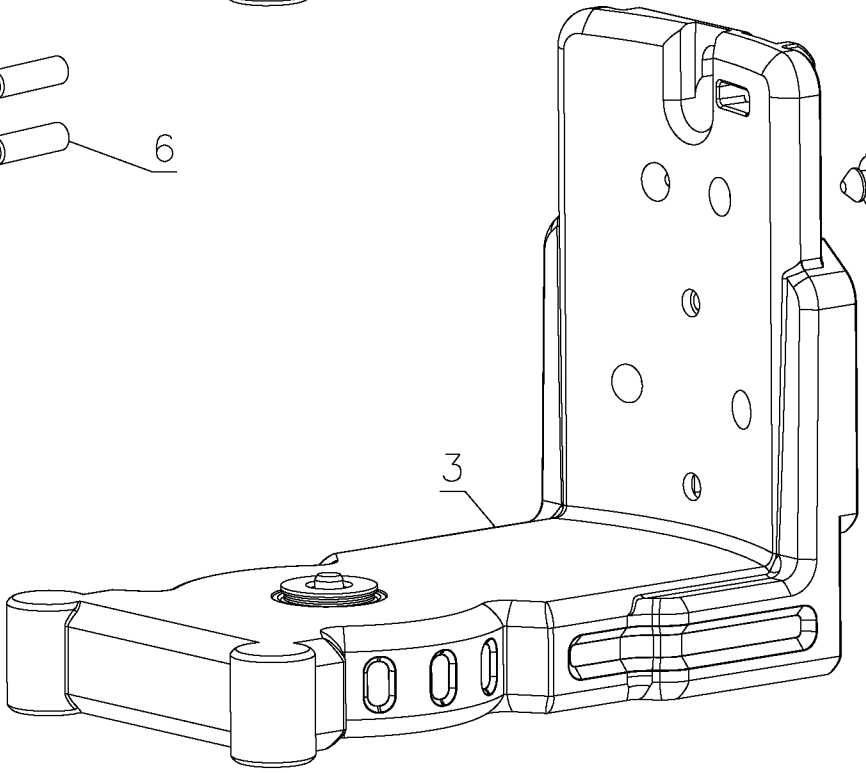

DATE CODE

1

6