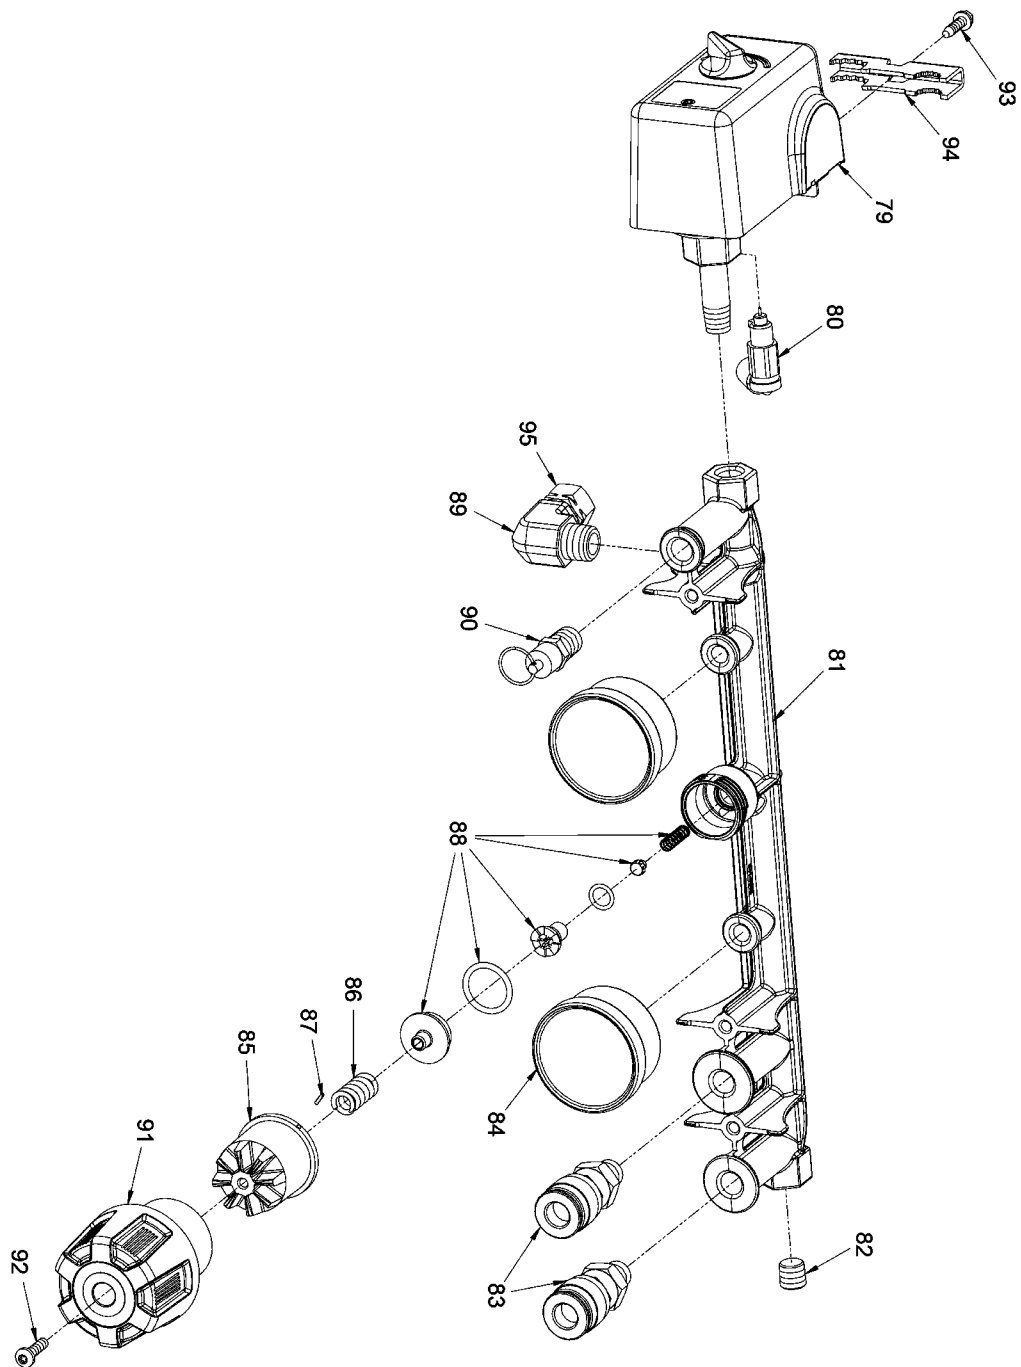

Parts drawing for pump 040-0353 (14 CFM)

Parts drawing for manifold assembly 141-0284

Parts List for DXCMLA4708065 Type 1

Item Number	Part Number	Description	Qty Required
1	5140120-59	TRANSFER TUBE	1
2	5140119-88	COMPRESSION NUT	2
3	5140120-60	CHECK VALVE	1
4	5140119-64	ELBOW	1
5	5140119-67	BLEEDER TUBE	1
6	5140121-82	PUMP ASSEMBLY	1
8	5140120-62	BRACKET	1
11	5140119-70	TRANSFER TUBE	1
12	5140119-69	ELBOW	1
15	5140119-71	BUSHING	1
15	5140119-72	O-RING	2
15	5140119-09	PET COCK	1
15	5140120-64	BUSHING	1
16	5140119-13	WARNING LABEL	1
17	5140119-14	WARNING LABEL	1
19	5140119-81	WARNING LABEL	1
21	5140120-65	INTERCONNECTING CORD	1
22	5140119-76	MOTOR	1
22	5140119-77	START CAPACITOR	1
22	5140119-78	CAPACITOR COVER	1
22	5140119-79	RUN CAPACITOR	1
22	5140119-80	CAPACITOR COVER	1
23	5140120-66	BELTGUARD INSIDE	1
26	5140120-67	BELT	1
28	5140119-00	KEY	1
29	5140120-68	PULLEY	1
32	5140120-69	BELTGUARD OUTSIDE	1

Parts List for DXCMLA4708065 Type 1

Item Number	Part Number	Description	Qty Required
33	5140119-87	FASTENER	4
34	5140119-89	GROMMET	1
37	5140120-70	HEAD	3
38	5140120-71	FILTER ASSEMBLY	3
38	5140120-72	FILTER ELEMENT	3
39	5140119-88	COMPRESSION NUT	1
40	5140120-73	TEE FITTING	1
41	5140120-74	FINNED TUBE	2
43	5140120-75	TEE FITTING	1
44	5140120-76	ELBOW	1
45	5140120-77	HEAD GASKET	3
46	5140120-78	VALVE PLATE ASSEMBLY	3
47	5140120-79	GASKET VALVE PLATE	3
51	5140120-80	CYLINDER	3
52	5140120-81	CYLINDER GASKET	3
53	5140120-82	RING SET	3
54	5140120-83	PISTON ASSY.	3
55	5140120-84	CONNECTING ROD	1
55	5140120-85	OIL DIPPER	1
56	5140120-86	CONNECTING ROD	2
56	5140120-87	OIL DIPPER	2
57	5140120-88	OIL FILL PLUG	1
60	5140120-89	END CAP	1
61	5140120-90	GASKET	1
62	5140120-91	OIL SIGHT GLASS	1
64	5140120-92	CRANKCASE	1
65	5140119-37	BEARING	2