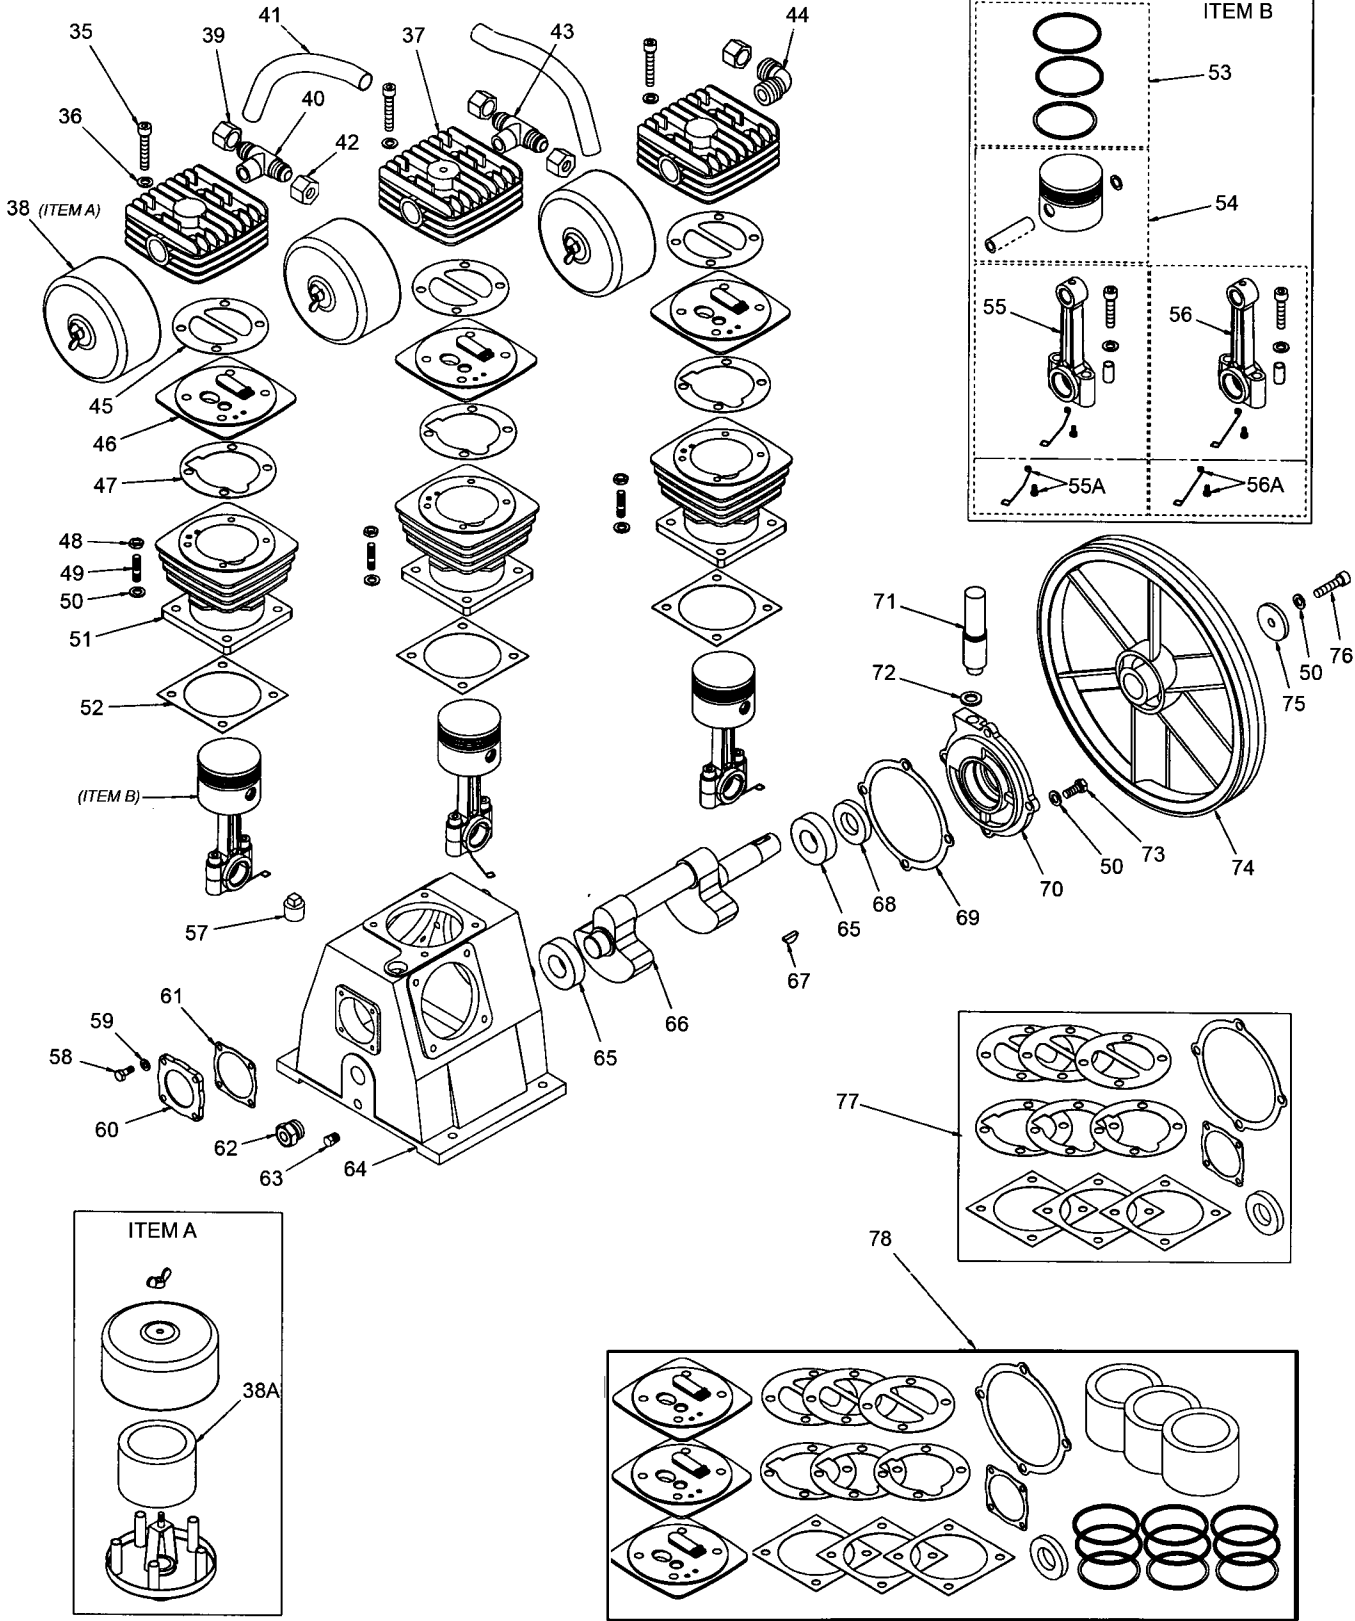

Parts drawing for pump 040-0353 (14 CFM)

Parts drawing for manifold assembly 141-0284

Parts List for DXCMLA4708065 Type 1

Item Number	Part Number	Description	Qty Required
1	5140120-59	TRANSFER TUBE	1
2	5140119-88	COMPRESSION NUT	2
3	5140120-60	CHECK VALVE	1
4	5140119-64	ELBOW	1
5	5140119-67	BLEEDER TUBE	1
6	5140121-82	PUMP ASSEMBLY	1
8	5140120-62	BRACKET	1
11	5140119-70	TRANSFER TUBE	1
12	5140119-69	ELBOW	1
15	5140119-71	BUSHING	1
15	5140119-72	O-RING	2
15	5140119-09	PET COCK	1
15	5140120-64	BUSHING	1
16	5140119-13	WARNING LABEL	1
17	5140119-14	WARNING LABEL	1
19	5140119-81	WARNING LABEL	1
21	5140120-65	INTERCONNECTING CORD	1
22	5140119-76	MOTOR	1
22	5140119-77	START CAPACITOR	1
22	5140119-78	CAPACITOR COVER	1
22	5140119-79	RUN CAPACITOR	1
22	5140119-80	CAPACITOR COVER	1
23	5140120-66	BELTGUARD INSIDE	1
26	5140120-67	BELT	1
28	5140119-00	KEY	1
29	5140120-68	PULLEY	1
32	5140120-69	BELTGUARD OUTSIDE	1

Parts List for DXCMLA4708065 Type 1

Item Number	Part Number	Description	Qty Required
33	5140119-87	FASTENER	4
34	5140119-89	GROMMET	1
37	5140120-70	HEAD	3
38	5140120-71	FILTER ASSEMBLY	3
38	5140120-72	FILTER ELEMENT	3
39	5140119-88	COMPRESSION NUT	1
40	5140120-73	TEE FITTING	1
41	5140120-74	FINNED TUBE	2
43	5140120-75	TEE FITTING	1
44	5140120-76	ELBOW	1
45	5140120-77	HEAD GASKET	3
46	5140120-78	VALVE PLATE ASSEMBLY	3
47	5140120-79	GASKET VALVE PLATE	3
51	5140120-80	CYLINDER	3
52	5140120-81	CYLINDER GASKET	3
53	5140120-82	RING SET	3
54	5140120-83	PISTON ASSY.	3
55	5140120-84	CONNECTING ROD	1
55	5140120-85	OIL DIPPER	1
56	5140120-86	CONNECTING ROD	2
56	5140120-87	OIL DIPPER	2
57	5140120-88	OIL FILL PLUG	1
60	5140120-89	END CAP	1
61	5140120-90	GASKET	1
62	5140120-91	OIL SIGHT GLASS	1
64	5140120-92	CRANKCASE	1
65	5140119-37	BEARING	2