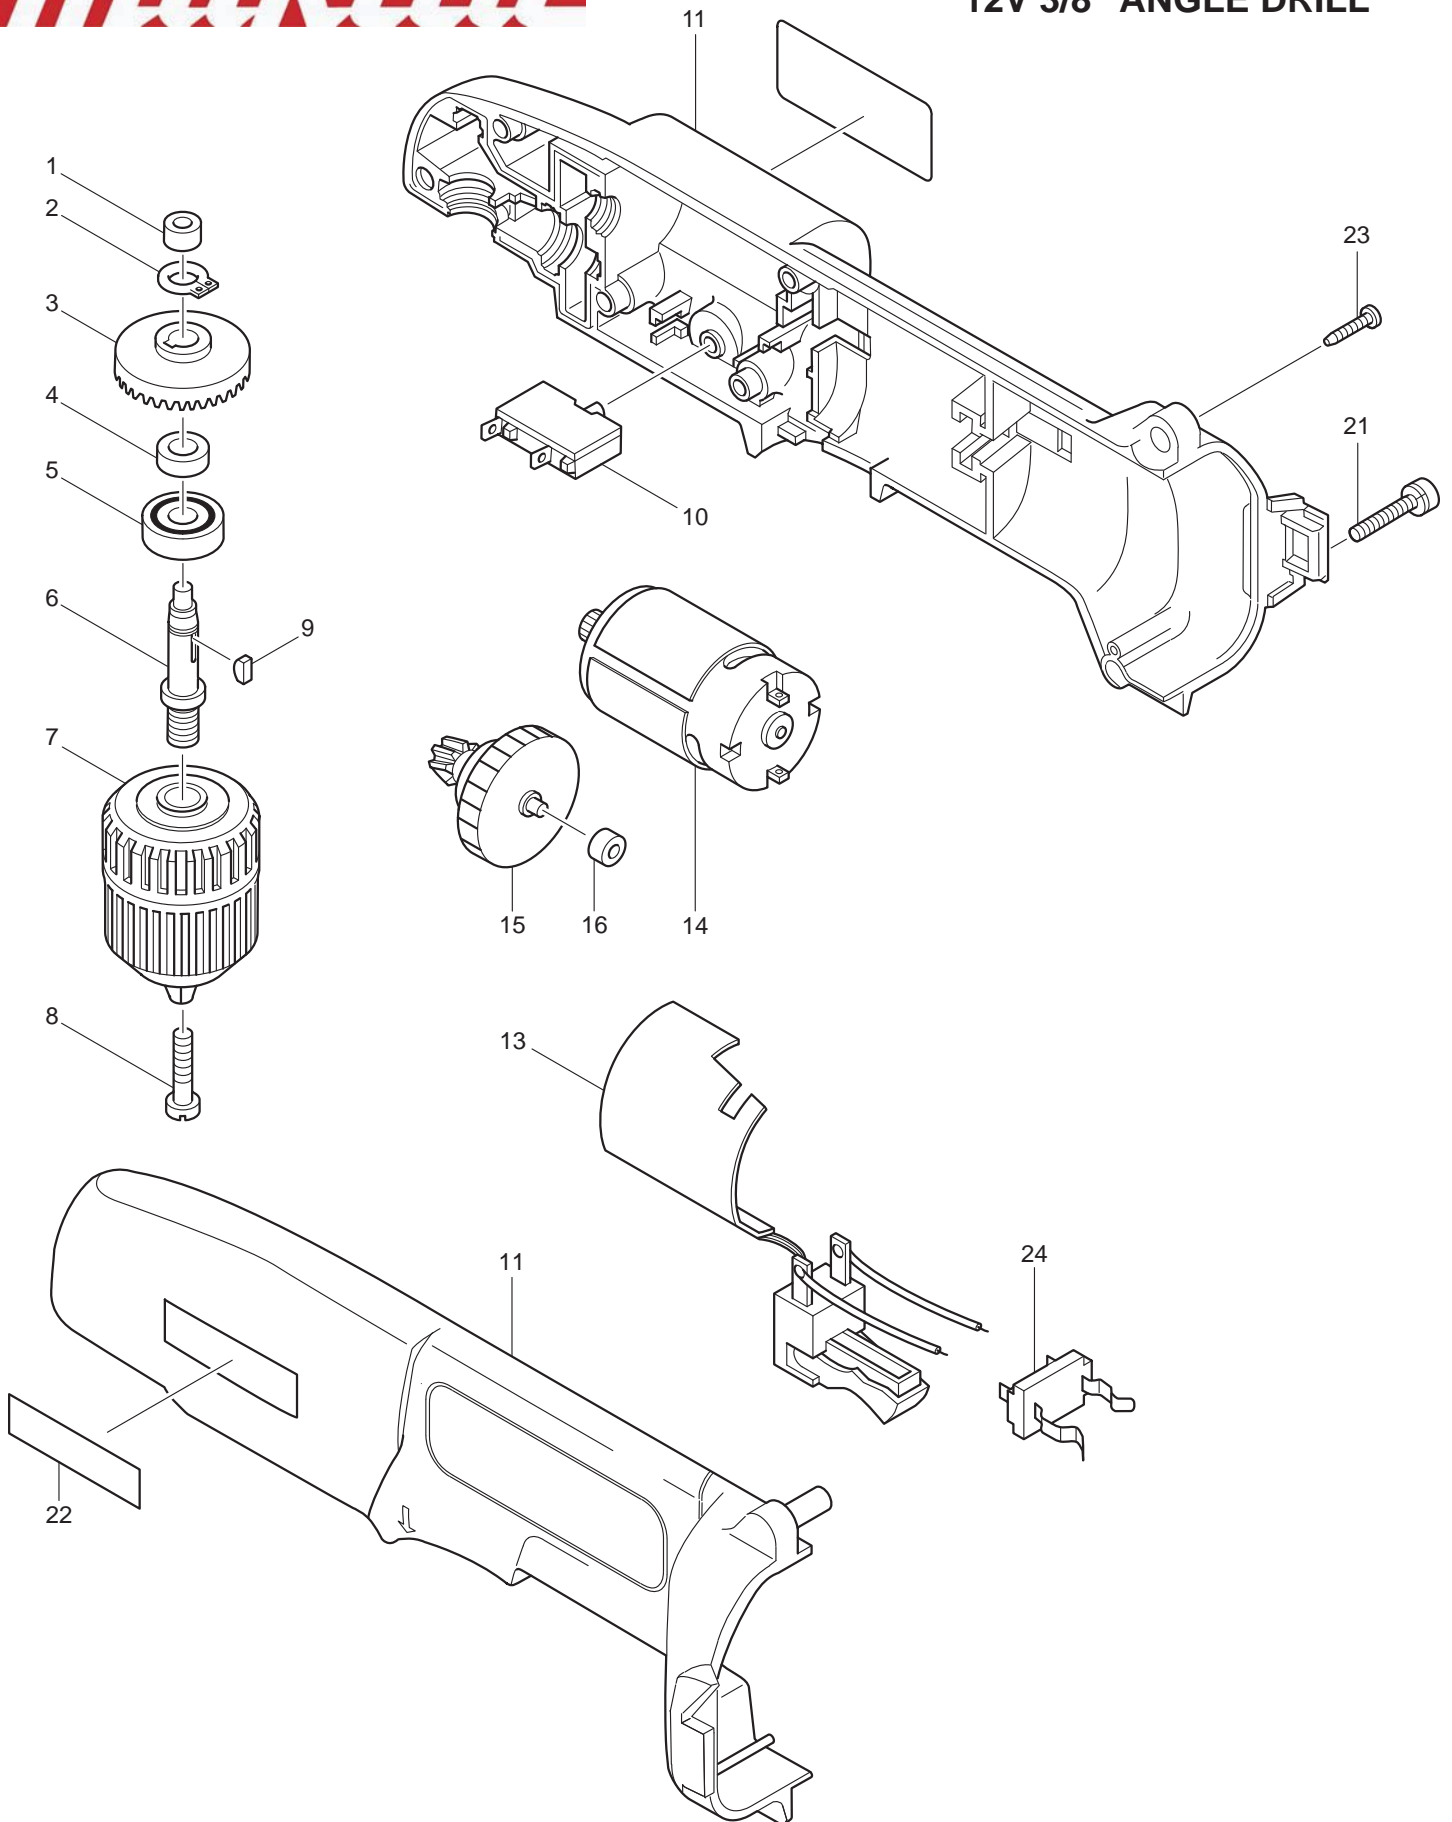

03 - 2010  
DA312DWD / DA312DZ  
12V 3/8" ANGLE DRILL

Item No.	Type	Sub	Part No.	Description	Qty	Unit
1			214017-9	PLANE BEARING 5	1	PC.
2			961004-6	RETAINING RING S-8	1	PC.
3			221387-9	SPIRAL BEVEL GEAR 36	1	PC.
4			257106-7	RING 8	1	PC.
5			211031-6	BALL BEARING 608LLB	1	PC.
6			322278-8	SPINDLE	1	PC.
8			251451-2	- PAN HEAD SCREW M5X22	1	PC.
9			254031-3	WOODRUFF KEY 3	1	PC.
10			652532-9	OVER CURRENT RELAY BC51	1	PC.
11			183329-0	HOUSING SET	1	SET
		INC.		Item No.22		
13			650504-8	SWITCH TG55B-142	1	PC.
14			629771-6	DC MOTOR	1	PC.
		INC.	221851-0	SPUR GEAR 11	1	PC.
15			153193-3	GEAR COMPLETE	1	PC.
16			214019-5	PLANE BEARING 4	1	PC.
21			911143-2	PAN HEAD SCREW M4X22	1	PC.
22			819063-3	MAKITA LABEL	1	PC.
23			266130-9	TAPPING SCREW BIND PT 3X16	6	PC.
24			643909-9	BATTERY HOLDER	1	PC.
25			343579-1	SET PLATE	1	PC.
26			655000-B	PLUG FOR CIGARETTE LIGHTER	1	PC.