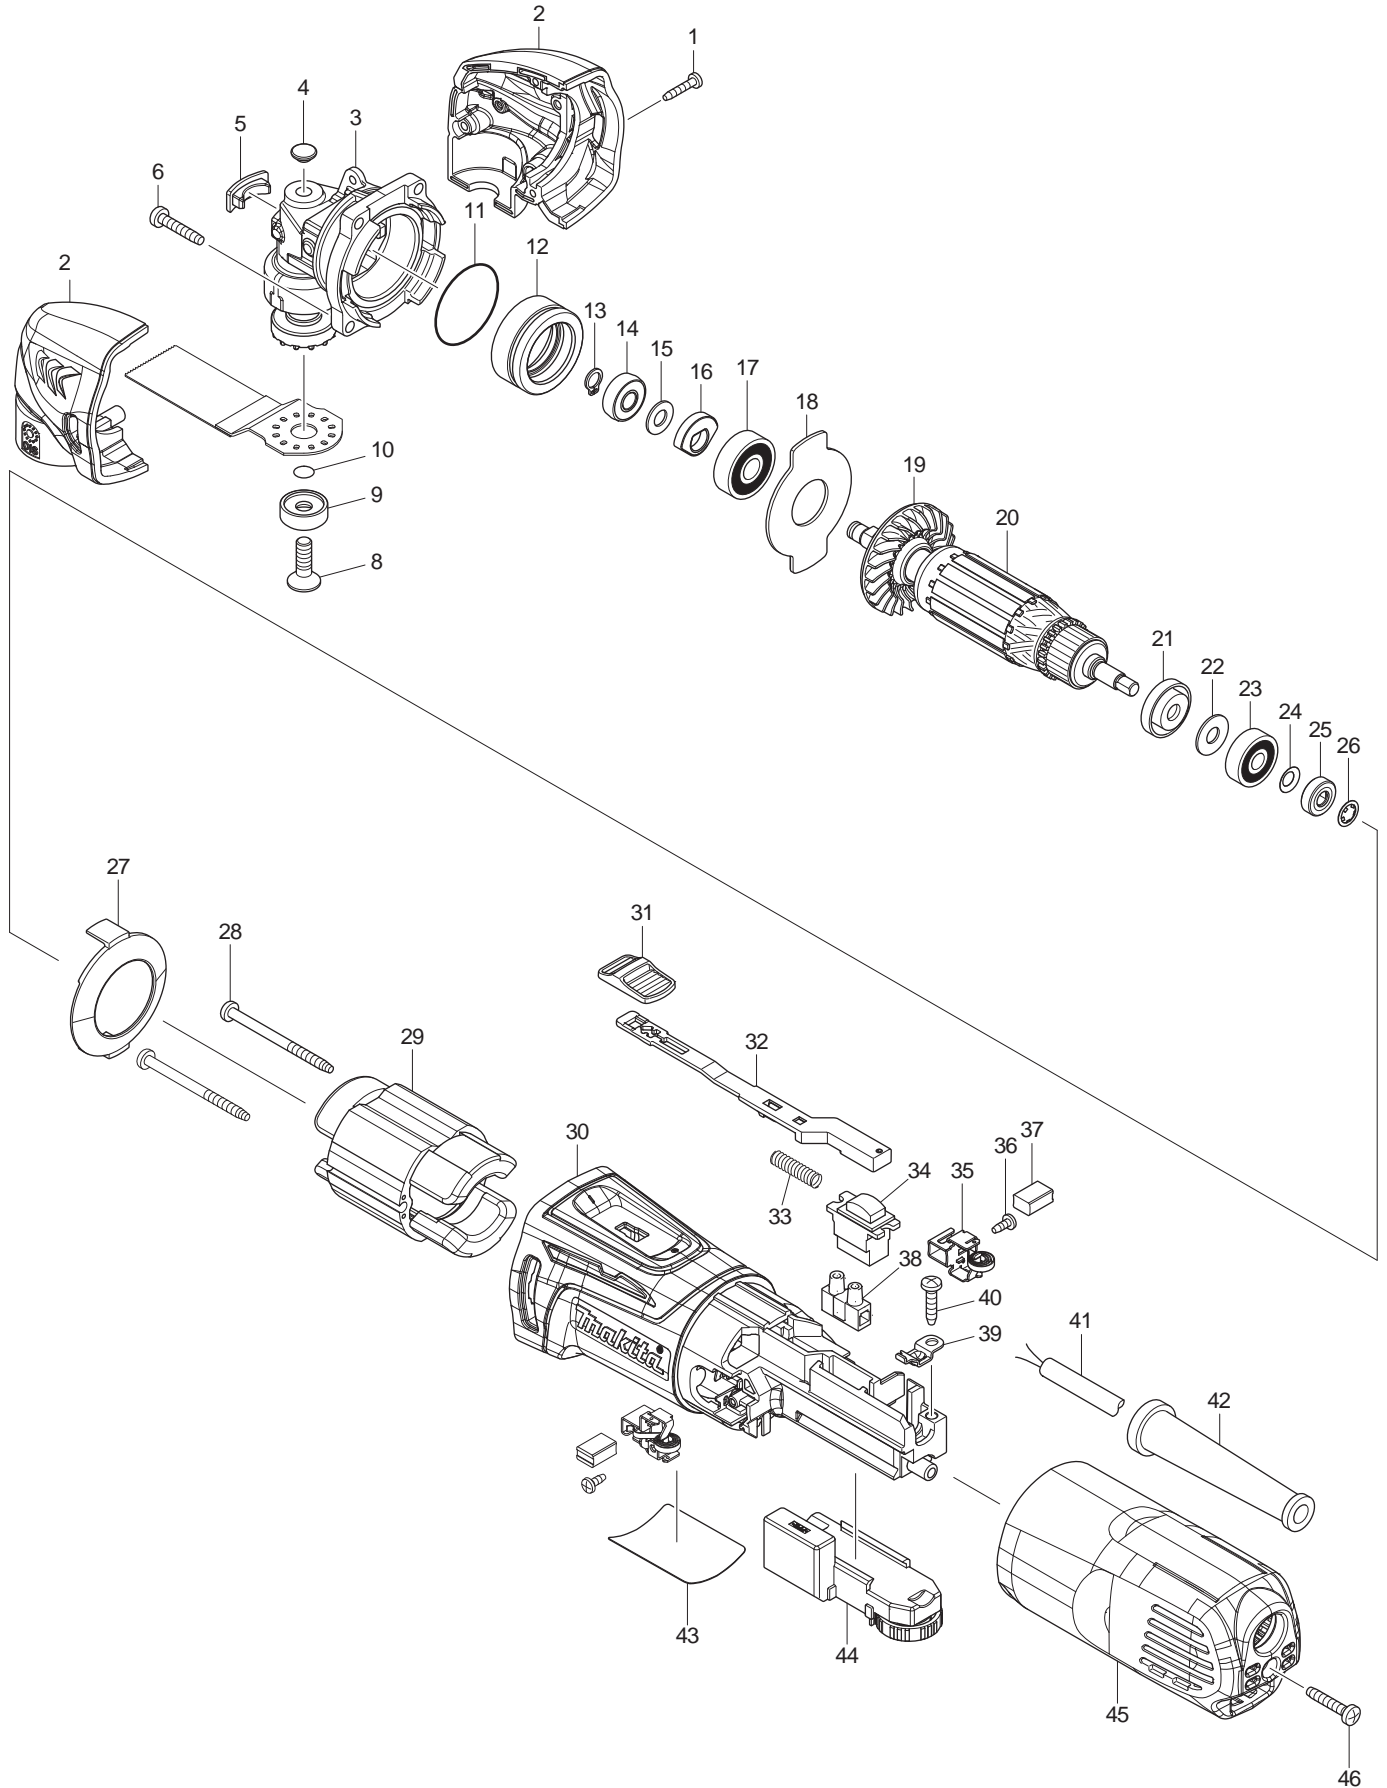

04 - 2012  
TM3000CX1  
MULTI-TOOL W/ACCESSORY KIT

Item No.	Part No.	Description	Qty	Unit	
1	266429-2	TAPPING SCREW 3X16	3	PC.	
2	187373-9	HEAD COVER SET	1	PC.	
3	2	142075-4	CRANK HOUSING COMPLETE	1	PC.
	3	142399-8	CRANK HOUSING COMPLETE	1	PC.
4	424511-5	CRANK HOUSING CAP B	1	PC.	
5	424510-7	CRANK HOUSING CAP A	1	PC.	
6	266424-2	TAPPING SCREW 4X20	4	PC.	
8	266783-4	HEX.SOCKET C.S.H.SCREW M6X20	1	PC.	
9	224455-7	OUTER FLANGE 22	1	PC.	
10	213021-5	O RING 5	1	PC.	
11	213479-8	O RING 33	1	PC.	
12	326199-6	BEARING BOX	1	PC.	
13	961003-8	RETAINING RING S-7	1	PC.	
14	211392-4	SPHERE BEARING 706	1	PC.	
15	253133-2	FLAT WASHER 7	1	PC.	
16	313245-4	BALANCER	1	PC.	
17	211092-6	BALL BEARING 629DDW	1	PC.	
18	285857-2	BEARING RETAINNER	1	PC.	
19	240140-4	FAN 46	1	PC.	
20	517681-8	ARMATURE ASSEMBLY 115V	1	PC.	
	INC.	Item No. 19,21-26		PC.	
21	681636-0	INSULATION WASHER	1	PC.	
22	267426-1	FLAT WASHER 7	1	PC.	
23	210023-2	BALL BEARING 627DDW	1	PC.	
24	267756-0	WAVE WASHER 6	1	PC.	
25	688174-3	MAGNET SLEEVE	1	PC.	
26	259039-2	SELF LOCK 6	1	PC.	
27	453828-9	BAFFLE PLATE	1	PC.	
28	266415-3	TAPPING SCREW 4X55	2	PC.	
29	623556-2	FIELD 115V	1	PC.	
30	453823-9	MOTOR HOUSING	1	PC.	
31	453761-5	SWITCH KNOB	1	PC.	
32	453825-5	SWITCH LEVER	1	PC.	
33	234263-8	COMPRESSION SPRING 5	1	PC.	
34	651609-7	SWITCH SS106A-7-1	1	PC.	
35	643839-4	BRUSH HOLDER 6X9	2	PC.	
36	266492-5	TAPPING SCREW 3X8	2	PC.	
37	195025-8	CARBON BRUSH CB-458 2PCS/SET W/ORIGIN	1	SET	
38	654532-5	TERMINAL BLOCK 1P	1	PC.	
39	687681-3	STRAIN RELIEF	1	PC.	
40	266326-2	TAPPING SCREW 4X18	1	PC.	
41	664891-9	CORD W/PLUG 2P-18-2.5M, SJ	1	PC.	
42	682569-2	CORD GUARD 8-85	1	PC.	
43	897303-9	NAME PLATE F/TM3000C	1	PC.	
44	620147-0	CONTROLLER	1	PC.	
45	453824-7	REAR COVER	1	PC.	
46	266424-2	TAPPING SCREW 4X20	1	PC.	
C01	873404-7	CARTON FOR TM3000CX1	1	PC.	
<b>ACCESSORIES</b>		<b>- See catalogue or visit <a href="http://www.makita.ca">www.makita.ca</a> for more optional accessories -</b>			
A01	410047-0	WRENCH HOLDER 5.6	1	PC.	
A02	783203-8	HEX. WRENCH 5	1	PC.	
A03	195963-4	TOOL SET A - N/A for replacement. Order the component parts.	1	PC.	
	1	INC. 313248-8	ADAPTER A F/OTHER BRAND ACCESSORY - BULK	1	PC.
	2	INC. 196271-6	ADAPTER A F/OTHER BRAND ACCESSORY - PKG W/ORIGIN	1	PC.
		INC. 313249-6	ADAPTER C F/DREMEL ACCESSORY - BULK	1	PC.
		INC. B-21325	SEGMENT SAW BLADE 3-1/2"	1	PC.
		INC. B-21353	PLUNGE CUT SAW BLADE 1-1/4"	1	PC.
		INC. B-21537	SANDING PAD	1	PC.
		INC. 821538-0	PLASTIC TOOL BOX F/TOOL SET A	1	PC.