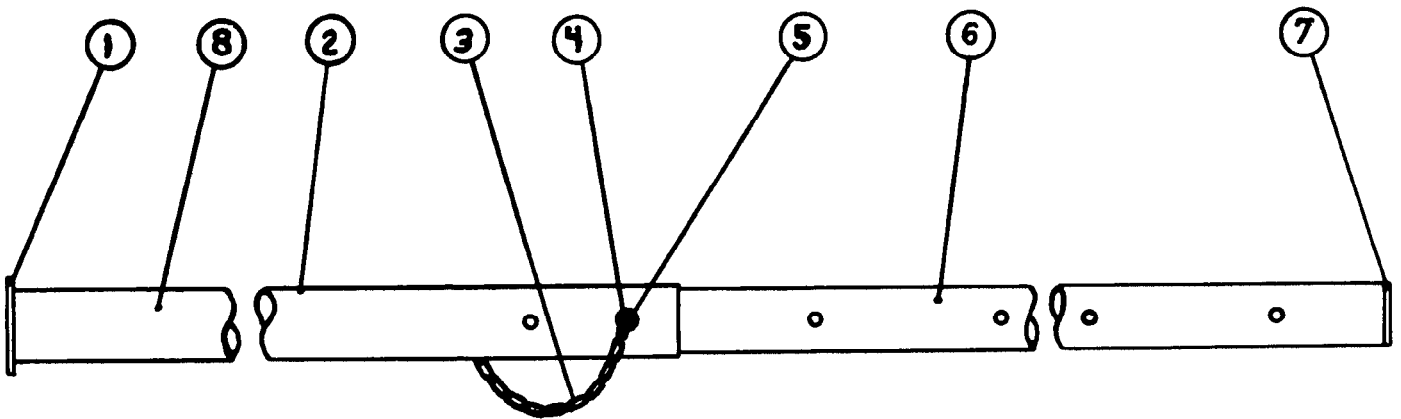

## TELESCOPING EXTENSION ASSEMBLY

Cat.No. 48-95-1000

Starting  
Serial No.

Both Model and Serial No. must be furnished to obtain correct parts.

REVISED BUL  
6311-2

DATE  
April '68

WIRING INSTR.

### ILLUSTRATED PARTS

FIG.	PART NO.	DESCRIPTION
1	See Item 8	Extension End Cap
2	See Item 8	Outer Extension Tube
3	See Item 8	Plumbers Chain
4	44-60-0120	Stop Pin
5	06-77-0450	Driv-in Screw
6	45-76-0070	Inner Extension Tube
7	42-76-0080	Locating Collar
8	45-76-0110	Outer Extension Tube Assembly