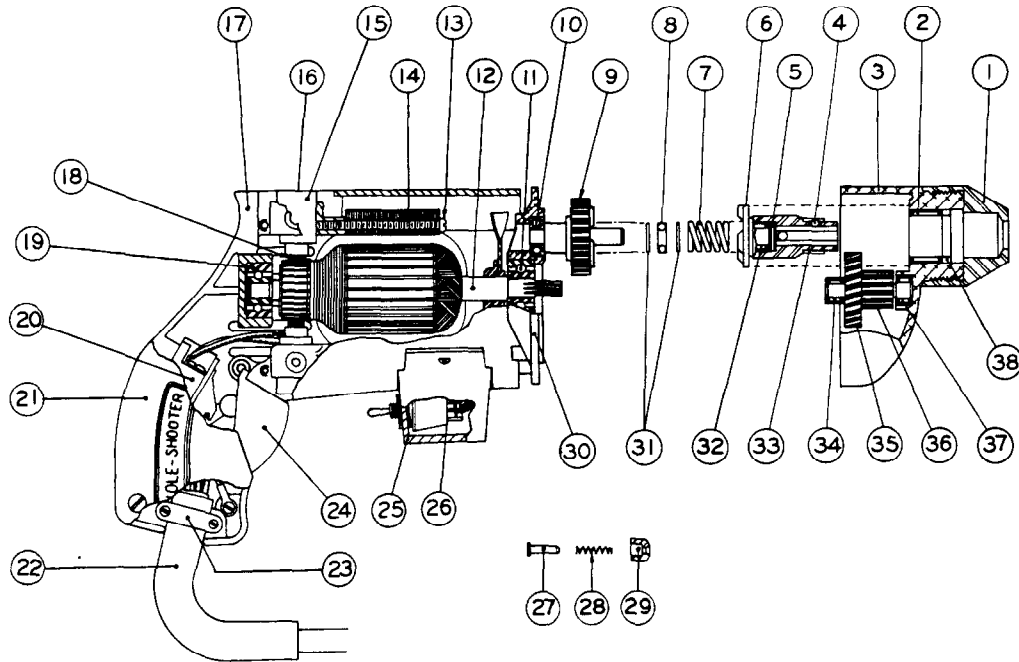

## SCREWDRIVER

REVISED BUL 6374-3      DATE Feb. '68

**Catalog No. 6790-1**

Starting Serial No. **374-2801**

WIRING INSTR.

Both Model and Serial No. must be furnished to obtain correct parts.

### ILLUSTRATED PARTS

FIG.	PART NO.	DESCRIPTION OF PART	NO.REQ.	FIG.	PART NO.	DESCRIPTION OF PART	NO. REQ.
1	42-52-0121	Nose Cap		20	23-66-0280	Switch	
2	02-50-4030	Needle Bearing		21	28-20-3002	Handle Cover	
3	28-14-1201	Gear Case		22	22-64-0170	Cord Set	
4	02-02-0150	5/32 Dia. Ball		23	28-17-0400	Cord Clamp	
5	45-88-0540	Backup Washer		24	28-92-0101	Switch Trigger	
6	42-66-0402	Chuck		25	28-50-7041	Reversing Switch Housing	
7	40-50-6600	Separator Spring		26	23-66-0220	Reversing Switch	
8	02-80-0100	Thrust Bearing		27	44-70-0071	Trigger Lock Plunger	
★ 9	32-10-0101	Clutch Gear		28	40-50-1200	Trigger Lock Spring	
10	02-08-0210	Ball Bearing		29	42-42-0061	Trigger Lock Button	
11	02-04-0880	Ball Bearing		30	28-28-1381	Diaphragm	
★ 12	16-22-1251	Armature		31	45-88-0550	Thrust Washer	(2)
13	06-81-5950	6-32x1-7/8 Fil. Hd. Field Screws	(2)	32	02-50-1610	Needle Bearing	
★ 14	18-22-1151	Field Assembly		33	40-50-1400	Bit Retaining Spring	
15	22-22-0050	Brush Holder Assembly	(2)	34	02-50-1210	Needle Bearing	
16	23-44-0020	Brush Retaining Cap	(2)	35	32-40-1041	Intermediate Gear	
17	28-50-4523	Motor Housing		★ 36	36-66-4051	Intermediate Pinion Shaft	
18	22-18-0090	Carbon Brush Assembly	(2)	37	02-50-1620	Needle Bearing	
19	02-04-0740	Ball Bearing		38	45-06-0065	Spindle Oil Seal	